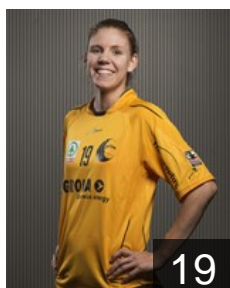

 SUI

Schüpbach Lea

Position: Goalkeeper
Place of birth: Winterthur
Date of birth: 10.09.1997
Height: 178 cm

 SUI

Schwaiger Denise

Position: Back
Place of birth: Eglisau
Date of birth: 19.03.1990
Height: 171 cm