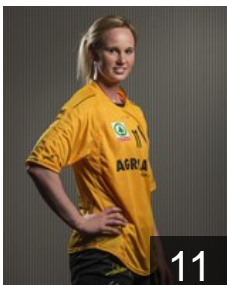

CLUB COMPETITIONS - DELEGATION LIST

Women's European Cup - Challenge Cup 2015/16

 SUI Yellow Winterthur - Players

 GER

Aselmeyer Carina

Position: Line Player
Place of birth: Hildesheim
Date of birth: 27.09.1992
Height: 179 cm

 SUI

Bühler Janine

Position: Left Back
Place of birth: Winterthur
Date of birth: 21.06.1995
Height: 178 cm

 SUI

Casartelli Julie

Position: Centre Back
Place of birth: Schaffhausen
Date of birth: 03.04.1997
Height: 175 cm