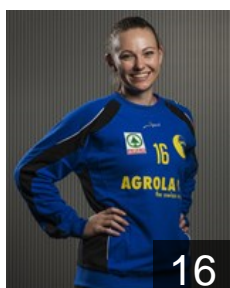

Position: Goalkeeper
Place of birth: Kleinandelfingen
Date of birth: 01.11.1993
Height: 170 cm

 SUI

Murer Jennifer

Position: Left Wing
Place of birth: Schaffhausen
Date of birth: 16.03.1996
Height: 165 cm

 GER

Ohme Anja

Position: Centre Back
Place of birth: Leipzig
Date of birth: 30.06.1984
Height: 172 cm

 SUI

Portmann Sandra

Position: Right Wing
Place of birth: Schüpfheim
Date of birth: 28.02.1989
Height: 169 cm

 SUI

Schüpbach Lea

Position: Goalkeeper
Place of birth: Winterthur
Date of birth: 10.09.1997
Height: 178 cm

 SUI

Schwaiger Denise

Position: Back
Place of birth: Eglisau
Date of birth: 19.03.1990
Height: 171 cm

 SUI

Sievi Noriane

Position: Line Player
Place of birth: Uster
Date of birth: 25.09.1987
Height: 177 cm

 AUT

Toifl Jacqueline

Position: Line Player
Place of birth: Mistelbach
Date of birth: 03.04.1988
Height: 167 cm