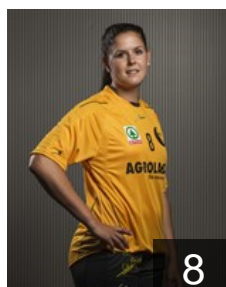

 SUI

Ceravolo Seraina

Position: Right Wing
Place of birth: Turbenthal
Date of birth: 22.05.1998
Height: 169 cm

 SUI

Eggimann Carla

Position: Right Wing
Place of birth: Bülach
Date of birth: 18.08.1994
Height: 165 cm

 GER

Fix Franziska

Position: Back
Place of birth: Schaffhausen
Date of birth: 11.11.1991
Height: 182 cm

 SUI

Gwerder Isabelle

Position: Line Player
Place of birth: Winterthur
Date of birth: 26.01.1994
Height: 174 cm

 SUI

Hofstetter Jennifer

Position: Goalkeeper
Place of birth: Mettmenstetten
Date of birth: 10.11.1983
Height: 169 cm

 SUI

Jugovic Ria

Position: Left Back
Place of birth: Illnau-Effretikon
Date of birth: 07.11.1992
Height: 183 cm