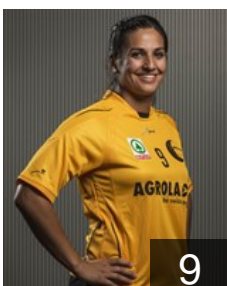

SUI

Kashani Flavia

Position: Line Player
Place of birth: Dübendorf
Date of birth: 27.11.1990
Height: 173 cm