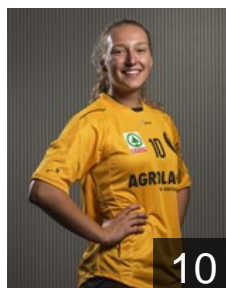

CLUB COMPETITIONS - DELEGATION LIST

Women's European Cup - Challenge Cup 2015/16

 SUI Yellow Winterthur - Players

 BEL

Van Roost Renilde

Position: Left Wing
Place of birth: Hasselt
Date of birth: 11.04.1985
Height: 167 cm

 SUI

Von Arx Simone

Position: Back
Place of birth: Zürich
Date of birth: 09.06.1997
Height: 171 cm

 SUI

Weber Petra

Position: Left Back
Place of birth: Winterthur
Date of birth: 13.07.1996
Height: 178 cm

 SUI