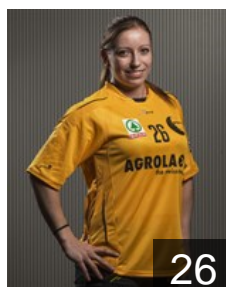

 SUI

Lewis Anja

Position: Goalkeeper
Place of birth: Zürich
Date of birth: 15.05.1986
Height: 168 cm

 SUI

Manser Nadja

Position: Back
Place of birth: Freiburg
Date of birth: 27.06.1996
Height: 171 cm

 CMR

Mbiakop Chanel

Position: Back
Place of birth: Douala
Date of birth: 21.12.1990
Height: 172 cm

 SUI

Meyer Chantal

Position: Goalkeeper
Place of birth: Winterthur
Date of birth: 12.09.1997
Height: 168 cm

 SUI

Müller Daniela

Position: Goalkeeper
Place of birth: Kleinandelfingen
Date of birth: 01.11.1993
Height: 170 cm

 SUI

Murer Jennifer

Position: Left Wing
Place of birth: Schaffhausen
Date of birth: 16.03.1996
Height: 165 cm