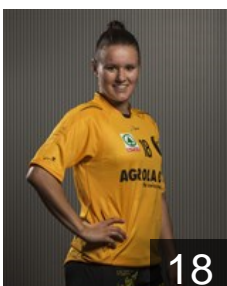

 SUI

Ceravolo Seraina

Position: Right Wing
Place of birth: Turbenthal
Date of birth: 22.05.1998
Height: 169 cm

 SUI

Eggimann Carla

Position: Right Wing
Place of birth: Bülach
Date of birth: 18.08.1994
Height: 165 cm

 GER

Fix Franziska

Position: Back
Place of birth: Schaffhausen
Date of birth: 11.11.1991
Height: 182 cm

 SUI

Gwerder Isabelle

Position: Line Player
Place of birth: Winterthur
Date of birth: 26.01.1994
Height: 174 cm

 SUI

Hofstetter Jennifer

Position: Goalkeeper
Place of birth: Mettmenstetten
Date of birth: 10.11.1983
Height: 169 cm

 SUI

Jugovic Ria

Position: Left Back
Place of birth: Illnau-Effretikon
Date of birth: 07.11.1992
Height: 183 cm