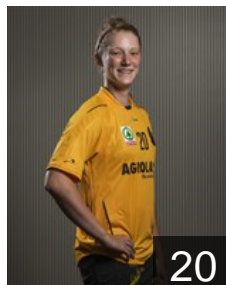

CLUB COMPETITIONS - DELEGATION LIST

Women's European Cup - Challenge Cup 2015/16

 SUI Yellow Winterthur - Players

 GER

Aselmeyer Carina

Position: Line Player
Place of birth: Hildesheim
Date of birth: 27.09.1992
Height: 179 cm