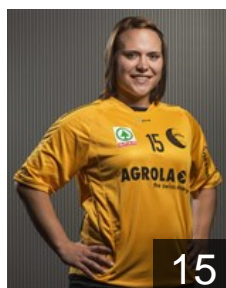

 SUI

Schüpbach Lea

Position: Goalkeeper
Place of birth: Winterthur
Date of birth: 10.09.1997
Height: 178 cm

 SUI

Schwaiger Denise

Position: Back
Place of birth: Eglisau
Date of birth: 19.03.1990
Height: 171 cm

 SUI

Sievi Noriane

Position: Line Player
Place of birth: Uster
Date of birth: 25.09.1987
Height: 177 cm

 AUT

Toifl Jacqueline

Position: Line Player
Place of birth: Mistelbach
Date of birth: 03.04.1988
Height: 167 cm