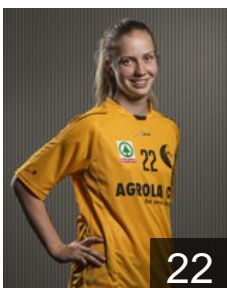

CLUB COMPETITIONS - DELEGATION LIST

Women's European Cup - Challenge Cup 2015/16

 SUI Yellow Winterthur - Players

 GER

Aselmeyer Carina

Position: Line Player
Place of birth: Hildesheim
Date of birth: 27.09.1992
Height: 179 cm

 SUI

Bühler Janine

Position: Left Back
Place of birth: Winterthur
Date of birth: 21.06.1995
Height: 178 cm

 SUI

Casartelli Julie

Position: Centre Back
Place of birth: Schaffhausen
Date of birth: 03.04.1997
Height: 175 cm