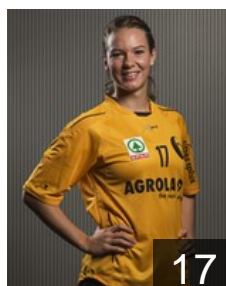

 SUI

Hofstetter Jennifer

Position: Goalkeeper
Place of birth: Mettmenstetten
Date of birth: 10.11.1983
Height: 169 cm

 SUI

Jugovic Ria

Position: Left Back
Place of birth: Illnau-Effretikon
Date of birth: 07.11.1992
Height: 183 cm

 SUI

Kägi Flurina

Position: Left Wing
Place of birth: Uster
Date of birth: 30.06.1992
Height: 164 cm

 SUI

Kashani Flavia

Position: Line Player
Place of birth: Dübendorf
Date of birth: 27.11.1990
Height: 173 cm

 SUI

Kündig Rebecca

Position: Right Wing
Place of birth: Uster
Date of birth: 04.06.1995
Height: 169 cm

CLUB COMPETITIONS - DELEGATION LIST

Women's European Cup - Challenge Cup 2015/16

 SUI Yellow Winterthur - Players