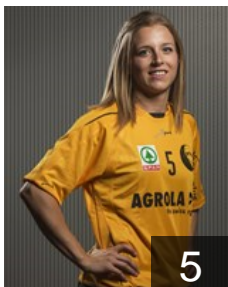

 SUI

Schüpbach Lea

Position: Goalkeeper
Place of birth: Winterthur
Date of birth: 10.09.1997
Height: 178 cm

 SUI

Schwaiger Denise

Position: Back
Place of birth: Eglisau
Date of birth: 19.03.1990
Height: 171 cm

 SUI

Sievi Noriane

Position: Line Player
Place of birth: Uster
Date of birth: 25.09.1987
Height: 177 cm

 AUT

Toifl Jacqueline

Position: Line Player
Place of birth: Mistelbach
Date of birth: 03.04.1988
Height: 167 cm

CLUB COMPETITIONS - DELEGATION LIST

Women's European Cup - Challenge Cup 2015/16

 SUI Yellow Winterthur - Players

 BEL

Van Roost Renilde

Position: Left Wing
Place of birth: Hasselt
Date of birth: 11.04.1985
Height: 167 cm