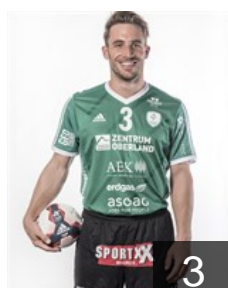

 SUI

Glatthard Viktor

Position: Left Back
Place of birth: Meiringen
Date of birth: 15.11.1993
Height: 195 cm
Weight: 85 kg

 SUI

Hüsser Markus

Position: Right Wing
Place of birth: Laufenburg
Date of birth: 22.01.1986
Height: 185 cm
Weight: 86 kg

 SUI

Hunziker Simon

Position: Goalkeeper
Place of birth:
Date of birth: 25.09.1988
Height: 188 cm
Weight: 83 kg

 SUI

Huwyler Stefan

Position: Line Player
Place of birth: Sins
Date of birth: 24.02.1993
Height: 196 cm
Weight: 98 kg

 SRB

Isailovic Nikola

Position: Right Back
Place of birth: Sabac
Date of birth: 13.05.1986
Height: 196 cm
Weight: 98 kg

 SUI

Lanz Thomas Matthias

Position: Left Wing
Place of birth: Thun
Date of birth: 18.09.1994
Height: 184 cm
Weight: 77 kg

 SUI

Linder Luca

Position: Left Wing
Place of birth: Brienz
Date of birth: 23.11.1988
Height: 178 cm
Weight: 78 kg

CLUB COMPETITIONS - DELEGATION LIST

Men's European Cup - Challenge Cup 2015/16

 SUI Wacker Thun - Players