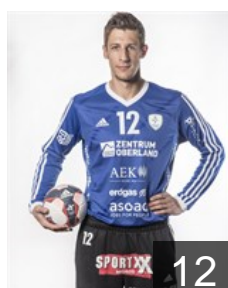

 GER

Feuchtmann Perez Emil

Position: Centre Back
Place of birth: Punta Arenas
Date of birth: 01.06.1983
Height: 177 cm
Weight: 85 kg

 SUI

Friedli Reto

Position: Line Player
Place of birth: Trachselwald
Date of birth: 20.10.1988
Height: 188 cm
Weight: 95 kg

 SUI

Glatthard Viktor

Position: Left Back
Place of birth: Meiringen
Date of birth: 15.11.1993
Height: 195 cm
Weight: 85 kg

 SUI

Hüsser Markus

Position: Right Wing
Place of birth: Laufenburg
Date of birth: 22.01.1986
Height: 185 cm
Weight: 86 kg

 SUI

Hunziker Simon

Position: Goalkeeper
Place of birth:
Date of birth: 25.09.1988
Height: 188 cm
Weight: 83 kg

 SUI

Huwyler Stefan

Position: Line Player
Place of birth: Sins
Date of birth: 24.02.1993
Height: 196 cm
Weight: 98 kg

 SRB

Isailovic Nikola

Position: Right Back
Place of birth: Sabac
Date of birth: 13.05.1986
Height: 196 cm
Weight: 98 kg

 SUI

Lanz Thomas Matthias

Position: Left Wing
Place of birth: Thun
Date of birth: 18.09.1994
Height: 184 cm
Weight: 77 kg