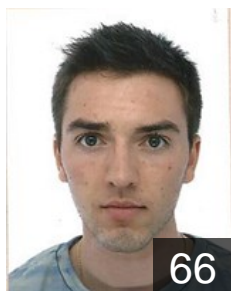

CLUB COMPETITIONS - DELEGATION LIST

Men's European Cup - Challenge Cup 2015/16

 BEL HC Vise BM - Players

 BEL

Beckers Emmanuel

Position: Line Player
Place of birth: Oupeye
Date of birth: 13.09.1991
Height: 184 cm
Weight: 85 kg

11

 BEL

Chaidron Mehdi

Position: Goalkeeper
Place of birth: Liège
Date of birth: 10.04.1996
Height: 184 cm
Weight: 77 kg

1

 BEL

Cutaia Dominique

Position: Wing
Place of birth: Liège
Date of birth: 30.09.1995
Height: 172 cm
Weight: 67 kg

66

 BEL

Danesi Benjamin

Position: Left Back
Place of birth: Seraing
Date of birth: 21.07.1990
Height: 184 cm
Weight: 84 kg

19

 BEL

Danse Nicolas

Position: Right Wing
Place of birth:
Date of birth: 29.07.1989
Height: -
Weight: -