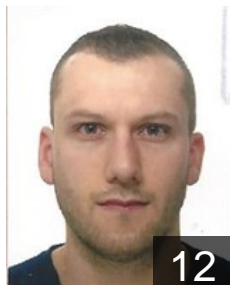

6

 BEL

Laval Romain

Position: Left Wing
Place of birth: Liège
Date of birth: 21.11.1993
Height: 180 cm
Weight: 65 kg

10

CLUB COMPETITIONS - DELEGATION LIST

Men's European Cup - Challenge Cup 2015/16

 BEL HC Vise BM - Players

 BEL

Lupica Jonathan

Position: Goalkeeper
Place of birth: Liège
Date of birth: 12.09.1986
Height: 190 cm
Weight: 80 kg

 BEL

Marchal Louis

Position: Centre Back
Place of birth: Liège
Date of birth: 13.04.1998
Height: 182 cm
Weight: 78 kg