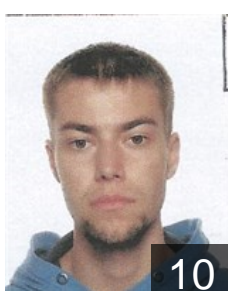

BEL

Laval Romain

Position: Left Wing
Place of birth: Liège
Date of birth: 21.11.1993
Height: 180 cm
Weight: 65 kg

10