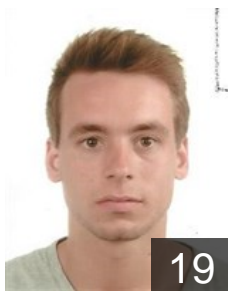

11

 BEL

Chaidron Mehdi

Position: Goalkeeper
Place of birth: Liège
Date of birth: 10.04.1996
Height: 184 cm
Weight: 77 kg

1

 BEL

Cutaia Dominique

Position: Wing
Place of birth: Liège
Date of birth: 30.09.1995
Height: 172 cm
Weight: 67 kg

66

 BEL

Danesi Benjamin

Position: Left Back
Place of birth: Seraing
Date of birth: 21.07.1990
Height: 184 cm
Weight: 84 kg

19

 BEL

Danse Nicolas

Position: Right Wing
Place of birth:
Date of birth: 29.07.1989
Height: -
Weight: -