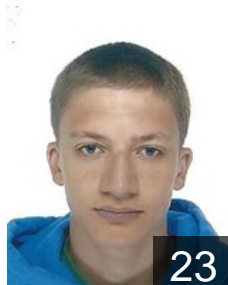

15

 BEL

Glesner Florian

Position: Centre Back
Place of birth: Rocourt
Date of birth: 26.08.1992
Height: 189 cm
Weight: 86 kg

8

 GRE

Gourgoumis Konstantinos

Position: Goalkeeper
Place of birth: Thessaloniki
Date of birth: 13.09.1983
Height: 188 cm
Weight: 90 kg

6

 BEL

Laval Romain

Position: Left Wing
Place of birth: Liège
Date of birth: 21.11.1993
Height: 180 cm
Weight: 65 kg

10

CLUB COMPETITIONS - DELEGATION LIST

Men's European Cup - Challenge Cup 2015/16

 BEL HC Vise BM - Players

 BEL

Lupica Jonathan

Position: Goalkeeper
Place of birth: Liège
Date of birth: 12.09.1986
Height: 190 cm
Weight: 80 kg

 BEL

Marchal Louis

Position: Centre Back
Place of birth: Liège
Date of birth: 13.04.1998
Height: 182 cm
Weight: 78 kg