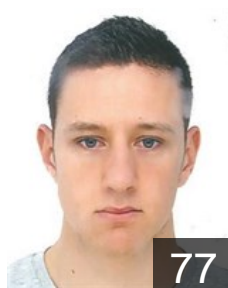

 BEL

Lupica Jonathan

Position: Goalkeeper
Place of birth: Liège
Date of birth: 12.09.1986
Height: 190 cm
Weight: 80 kg

 BEL

Marchal Louis

Position: Centre Back
Place of birth: Liège
Date of birth: 13.04.1998
Height: 182 cm
Weight: 78 kg

 BEL

Massat Martin

Position: Centre Back
Place of birth: Verviers
Date of birth: 14.05.1998
Height: 188 cm
Weight: 72 kg

 BEL

Neuville Benoit

Position: Centre Back
Place of birth: Chênée
Date of birth: 21.05.1991
Height: -
Weight: -