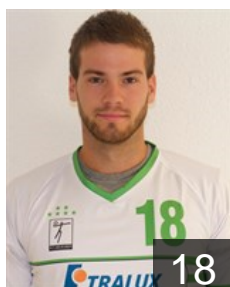

 LUX

Majerus Tom

Position: Line Player
Place of birth: Luxembourg
Date of birth: 02.11.1975
Height: 18700 cm
Weight: 84 kg

 LUX

Moreira Steve

Position: Goalkeeper
Place of birth: Esch/Alzette
Date of birth: 25.12.1988
Height: 18100 cm
Weight: 78 kg

 HUN

Nemeth Tamas

Position: Centre Back
Place of birth: Komlo
Date of birth: 17.08.1990
Height: 192 cm
Weight: 92 kg

 LUX

Scheid Christophe

Position: Line Player
Place of birth: Luxembourg
Date of birth: 27.10.1989
Height: 179 cm
Weight: 93 kg