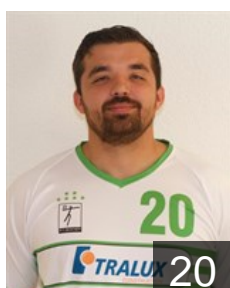

 HUN

Nemeth Tamas

Position: Centre Back
Place of birth: Komlo
Date of birth: 17.08.1990
Height: 192 cm
Weight: 92 kg

 LUX

Scheid Christophe

Position: Line Player
Place of birth: Luxembourg
Date of birth: 27.10.1989
Height: 179 cm
Weight: 93 kg

 LUX

Settinger Charles

Position: Left Wing
Place of birth: Dudelange
Date of birth: 09.01.1992
Height: 175 cm
Weight: 77 kg

 LUX

Sinner Tom

Position: Left Wing
Place of birth: Niedercorn
Date of birth: 11.07.1998
Height: 178 cm
Weight: 74 kg