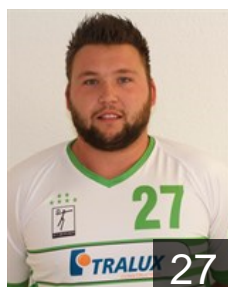

 HUN

Nemeth Tamas

Position: Centre Back
Place of birth: Komlo
Date of birth: 17.08.1990
Height: 192 cm
Weight: 92 kg

 LUX

Scheid Christophe

Position: Line Player
Place of birth: Luxembourg
Date of birth: 27.10.1989
Height: 179 cm
Weight: 93 kg