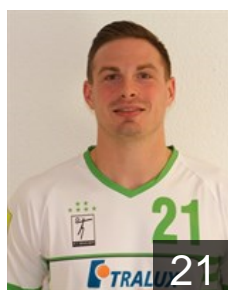

LUX
Biel Antoine
Position: Right Back
Place of birth: Luxembourg
Date of birth: 11.10.1994
Height: -
Weight: -

LUX
Biel Leon
Position: Left Back
Place of birth: Dudelange
Date of birth: 30.01.1997
Height: -
Weight: -

FRA
Boushabi Badr
Position: Goalkeeper
Place of birth: Thionville
Date of birth: 06.06.1982
Height: 186 cm
Weight: 92 kg

KOS
Cakaj Petrit
Position: Right Wing
Place of birth: Tirana
Date of birth: 12.05.1987
Height: -
Weight: -

LUX
Cloudt Guy
Position: Left Back
Place of birth: Sittard
Date of birth: 21.11.1997
Height: 182 cm
Weight: 77 kg

LUX
Dufour Valentin
Position: Goalkeeper
Place of birth: Luxembourg
Date of birth: 22.08.1998
Height: 192 cm
Weight: 82 kg

FRA
Geoffroy Guillaume
Position: Left Wing
Place of birth: Boulay
Date of birth: 13.03.1978
Height: 185 cm
Weight: 85 kg

GER
Gerber Björn
Position: Centre Back
Place of birth: Buhl
Date of birth: 07.12.1984
Height: 185 cm
Weight: 85 kg