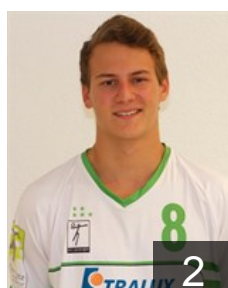

LUX

Sinner Tom

Position: Left Wing
Place of birth: Niedercorn
Date of birth: 11.07.1998
Height: 178 cm
Weight: 74 kg