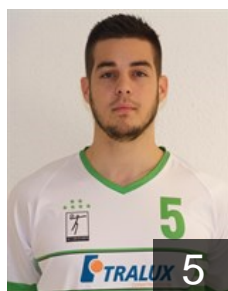

LUX
Cloudt Guy
Position: Left Back
Place of birth: Sittard
Date of birth: 21.11.1997
Height: 182 cm
Weight: 77 kg

LUX
Dufour Valentin
Position: Goalkeeper
Place of birth: Luxembourg
Date of birth: 22.08.1998
Height: 192 cm
Weight: 82 kg

FRA
Geoffroy Guillaume
Position: Left Wing
Place of birth: Boulay
Date of birth: 13.03.1978
Height: 185 cm
Weight: 85 kg

GER
Gerber Björn
Position: Centre Back
Place of birth: Buhl
Date of birth: 07.12.1984
Height: 185 cm
Weight: 85 kg

FRA
Goemare Loic
Position: Left Back
Place of birth: Saint-Quentin
Date of birth: 28.01.1988
Height: 190 cm
Weight: 93 kg

FRA
Hueber Antoine
Position: Goalkeeper
Place of birth: Strassbourg
Date of birth: 02.06.1990
Height: 183 cm
Weight: 77 kg