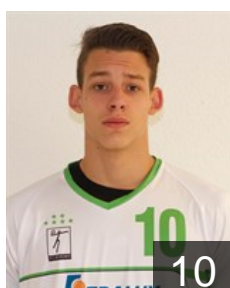

 LUX

Settinger Charles

Position: Left Wing
Place of birth: Dudelange
Date of birth: 09.01.1992
Height: 175 cm
Weight: 77 kg

 LUX

Sinner Tom

Position: Left Wing
Place of birth: Niedercorn
Date of birth: 11.07.1998
Height: 178 cm
Weight: 74 kg

 LUX

Stein Cedric

Position: Right Back
Place of birth: Bogota
Date of birth: 16.01.1989
Height: 179 cm
Weight: 100 kg

 GER

Tscherner Felix

Position: Left Back
Place of birth: Mainz
Date of birth: 05.08.1994
Height: 194 cm
Weight: 93 kg