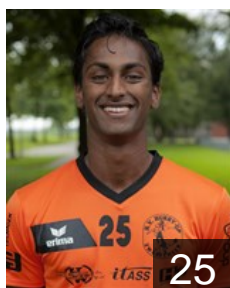

## Hageman Loek

Position: Left Back  
Place of birth: Eindhoven  
Date of birth: 14.11.1985  
Height: 204 cm  
Weight: 93 kg

# CLUB COMPETITIONS - DELEGATION LIST

Men's European Cup - Challenge Cup 2015/16

 NED JD Techniek Hurry-up - Players

 NED  
**Karstenberg Ruwan**  
Position: Wing  
Place of birth: Kitulgala  
Date of birth: 04.01.1994  
Height: 173 cm  
Weight: 70 kg