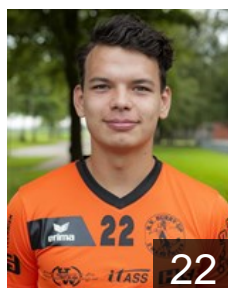

# CLUB COMPETITIONS - DELEGATION LIST

Men's European Cup - Challenge Cup 2015/16

 NED JD Techniek Hurry-up - Players

 NED

## Aalderink Mart

Position: Left Wing  
Place of birth: Emmen  
Date of birth: 27.02.1986  
Height: 185 cm  
Weight: 90 kg

 NED

## Bernatavicius Tomas

Position: Left Back  
Place of birth: Vilnius  
Date of birth: 24.11.1991  
Height: -  
Weight: -

 NED