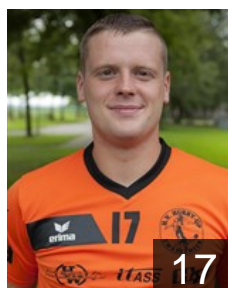

 NED  
**Mik Bart**  
Position: Right Wing  
Place of birth: Groningen  
Date of birth: 17.05.1994  
Height: 170 cm  
Weight: 58 kg

 NED  
**Molenbroek Daan**  
Position: Left Back  
Place of birth: Hengelo  
Date of birth: 12.06.1995  
Height: 193 cm  
Weight: 90 kg

 NED  
**Neuteboom Jort**  
Position: Left Back  
Place of birth: Arnhem  
Date of birth: 18.06.1991  
Height: -  
Weight: -

 NED  
**Pesman Marc**  
Position: Right Back  
Place of birth: Emmen  
Date of birth: 11.02.1997  
Height: 185 cm  
Weight: 82 kg

 NED  
**Rink Guido**  
Position: Goalkeeper  
Place of birth: Krimpen aan den  
Date of birth: 16.02.1981  
Height: 188 cm  
Weight: 93 kg

 NED  
**Suelmann Ronald**  
Position: Right Back  
Place of birth: Emmen  
Date of birth: 27.02.1990  
Height: 190 cm  
Weight: 100 kg