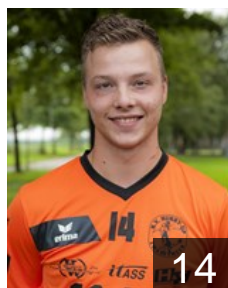

## Hageman Loek

Position: Left Back  
Place of birth: Eindhoven  
Date of birth: 14.11.1985  
Height: 204 cm  
Weight: 93 kg

# CLUB COMPETITIONS - DELEGATION LIST

Men's European Cup - Challenge Cup 2015/16

 NED JD Techniek Hurry-up - Players

 NED  
**Karstenberg Ruwan**  
Position: Wing  
Place of birth: Kitulgala  
Date of birth: 04.01.1994  
Height: 173 cm  
Weight: 70 kg

 NED  
**Kiers Jeffrey**  
Position: Line Player  
Place of birth: Emmen  
Date of birth: 06.05.1994  
Height: 179 cm  
Weight: 76 kg

 NED  
**Kremer Manuel**  
Position: Goalkeeper  
Place of birth: Emmen  
Date of birth: 29.08.1972  
Height: 198 cm  
Weight: 115 kg