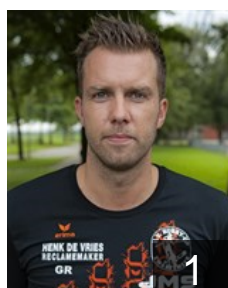

NED
Rink Guido
Position: Goalkeeper
Place of birth: Krimpen aan den
Date of birth: 16.02.1981
Height: 188 cm
Weight: 93 kg