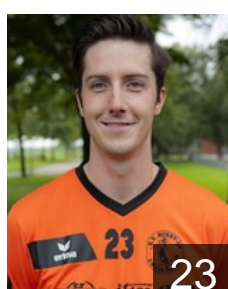

NED

Hageman Loek

Position: Left Back
Place of birth: Eindhoven
Date of birth: 14.11.1985
Height: 204 cm
Weight: 93 kg