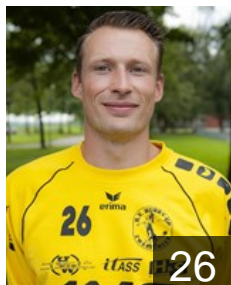

CLUB COMPETITIONS - DELEGATION LIST

Men's European Cup - Challenge Cup 2015/16

NED JD Techniek Hurry-up - Players

NED

Voogt Harmen

Position: Goalkeeper
Place of birth: Apeldoorn
Date of birth: 24.05.1985
Height: 196 cm
Weight: 85 kg