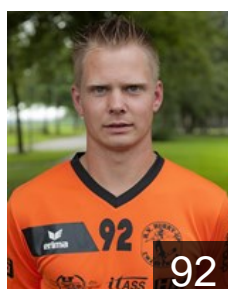

## Berendsen Thies

Position: Left Wing  
Place of birth: Apeldoorn  
Date of birth: 21.04.1994  
Height: 180 cm  
Weight: 75 kg

 LTU

## Bernatavicius Tomas

Position: Left Back  
Place of birth: Vilnius  
Date of birth: 24.11.1991  
Height: -  
Weight: -

 NED