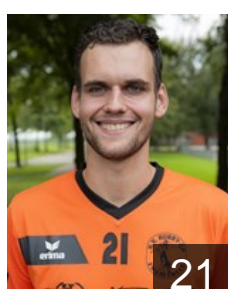

NED

Fiege Ruben

Position: Back
Place of birth: Emmen
Date of birth: 09.02.1993
Height: 194 cm
Weight: 95 kg