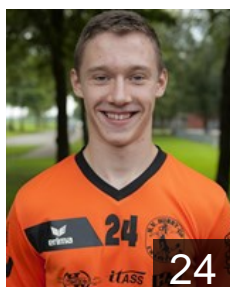

GER
Marx Tobias
Position: Right Wing
Place of birth: Oldenburg
Date of birth: 24.07.1996
Height: 185 cm
Weight: 73 kg