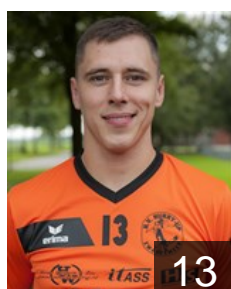

## Aalderink Mart

Position: Left Wing  
Place of birth: Emmen  
Date of birth: 27.02.1986  
Height: 185 cm  
Weight: 90 kg

 NED

## Berendsen Thies

Position: Left Wing  
Place of birth: Apeldoorn  
Date of birth: 21.04.1994  
Height: 180 cm  
Weight: 75 kg

 LTU

## Bernatavicius Tomas

Position: Left Back  
Place of birth: Vilnius  
Date of birth: 24.11.1991  
Height: -  
Weight: -

 NED