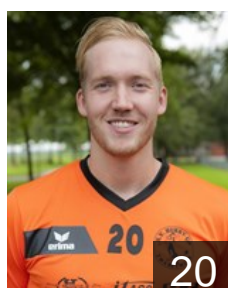

 NED  
**Mik Bart**  
Position: Right Wing  
Place of birth: Groningen  
Date of birth: 17.05.1994  
Height: 170 cm  
Weight: 58 kg

 NED  
**Molenbroek Daan**  
Position: Left Back  
Place of birth: Hengelo  
Date of birth: 12.06.1995  
Height: 193 cm  
Weight: 90 kg