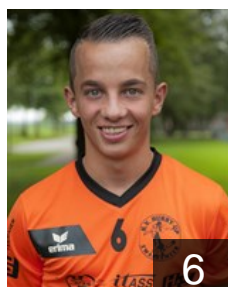

NED
Mik Bart
Position: Right Wing
Place of birth: Groningen
Date of birth: 17.05.1994
Height: 170 cm
Weight: 58 kg