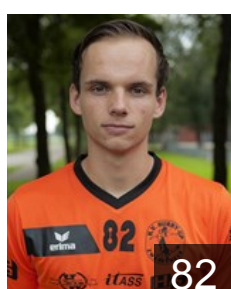

NED

Fiege Jordi

Position: Back
Place of birth: Emmen
Date of birth: 19.05.1995
Height: 190 cm
Weight: 83 kg