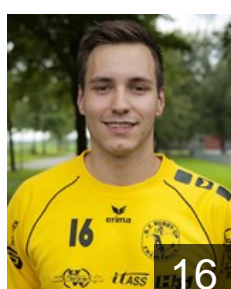

## Greevink Wouter

Position: Goalkeeper  
Place of birth: Emmen  
Date of birth: 25.10.1990  
Height: 195 cm  
Weight: 93 kg

 NED