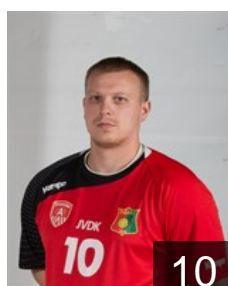

BEL

Jacobs Kevin

Position: Centre Back
Place of birth: -
Date of birth: 18.12.1983
Height: -
Weight: -