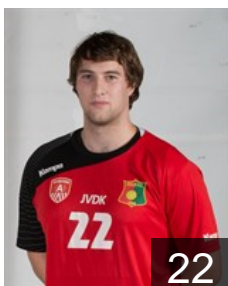

## Roelants Jasper

Position: Right Back  
Place of birth: Brasschaat  
Date of birth: 28.09.1992  
Height: 190 cm  
Weight: 85 kg

 POR

## Rola Sergio

Position: Right Wing  
Place of birth: Espinho  
Date of birth: 30.11.1989  
Height: 180 cm  
Weight: 73 kg

 BEL