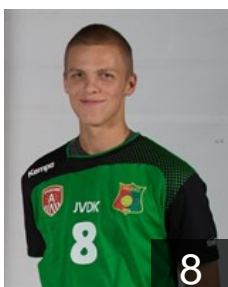

BEL

Wauters Merlijn

Position: Right Wing
Place of birth: Vilvoorde
Date of birth: 23.10.1997
Height: 175 cm
Weight: 65 kg

TEAM OFFICIALS

BEL

Jacobs Alex

Date of birth: 26.05.1958