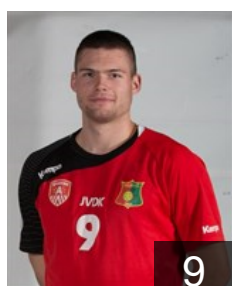

## Bertels Sibren

Position: Left Wing  
Place of birth: Hoboken  
Date of birth: 30.04.1996  
Height: 185 cm  
Weight: 81 kg

 BEL

## Bisschop Bert

Position: Left Wing  
Place of birth: Mechelen  
Date of birth: 01.12.1993  
Height: 180 cm  
Weight: 70 kg

 BEL

## Colman Quinten

Position: Right Back  
Place of birth: Waasmunster  
Date of birth: 15.10.1996  
Height: -  
Weight: -

 BEL

## Deroeck Robin

Position: Left Wing  
Place of birth: Antwerpen  
Date of birth: 05.07.1991  
Height: 183 cm  
Weight: 80 kg

 SLO