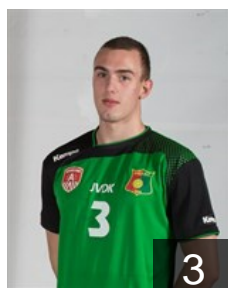

# CLUB COMPETITIONS - DELEGATION LIST

Men's European Cup - Challenge Cup 2015/16

 BEL KV Sasja HC - Players

 HUN

## Audi Willam

Position: Line Player  
Place of birth: Szeged  
Date of birth: 03.09.1996  
Height: 178 cm  
Weight: 87 kg

 BEL

## Bertels Sibren

Position: Left Wing  
Place of birth: Hoboken  
Date of birth: 30.04.1996  
Height: 185 cm  
Weight: 81 kg

 BEL