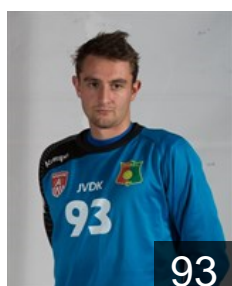

BEL

Mendes Jasper

Position: Goalkeeper
Place of birth: Antwerpen
Date of birth: 30.05.1993
Height: 189 cm
Weight: 79 kg