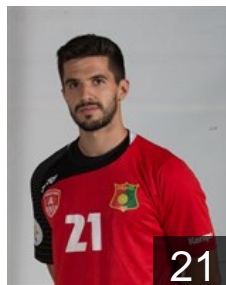

## Meulders Brian

Position: Right Back  
Place of birth: BEL  
Date of birth: 08.02.1995  
Height: -  
Weight: -

## Roelants Jasper

Position: Right Back  
Place of birth: Brasschaat  
Date of birth: 28.09.1992  
Height: 190 cm  
Weight: 85 kg

 POR