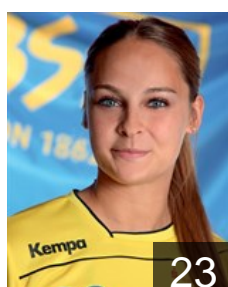

 GER

Fischer Lone

Position: Left Wing
Place of birth: Schleswig
Date of birth: 08.09.1988
Height: 165 cm

 GER

Grell Anna-Lena

Position: Right Wing
Place of birth: Eutin
Date of birth: 24.05.1995
Height: 170 cm

 GER

Gronemann Julia

Position: Goalkeeper
Place of birth: Kassel
Date of birth: 17.02.1985
Height: 183 cm

 GER

Gubernatis Friederike

Position: Right Back
Place of birth: Hamburg
Date of birth: 01.04.1988
Height: 177 cm

 GER

Hayn Maxi

Position: Right Wing
Place of birth: Neubrandenburg
Date of birth: 08.02.1988
Height: 168 cm

 GER

Heinrich Rieke Lotta

Position: Left Back
Place of birth: Soltau
Date of birth: 13.04.1995
Height: 183 cm