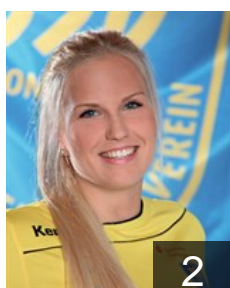

CLUB COMPETITIONS - DELEGATION LIST

Women's European Cup - Cup Winners' Cup 2015/16

 GER Buxtehuder SV - Players

 GER

Axmann Natalie

Position: Line Player
Place of birth: Buxtehude
Date of birth: 03.11.1997
Height: 177 cm

 GER

Bölk Emily

Position: Left Back
Place of birth: Buxtehude
Date of birth: 26.04.1998
Height: -

 GER

Borutta Lisa

Position: Right Back
Place of birth: Cuxhaven
Date of birth: 03.12.1997
Height: 180 cm

 GER

Bülau Randy

Position: Centre Back
Place of birth: Flensburg
Date of birth: 24.11.1981
Height: 168 cm

 GER

Filter Katharina

Position: Goalkeeper
Place of birth: Hamburg
Date of birth: 04.02.1998
Height: 180 cm

 GER

Fischer Lone

Position: Left Wing
Place of birth: Schleswig
Date of birth: 08.09.1988
Height: 165 cm

 GER

Grell Anna-Lena

Position: Right Wing
Place of birth: Eutin
Date of birth: 24.05.1995
Height: 170 cm