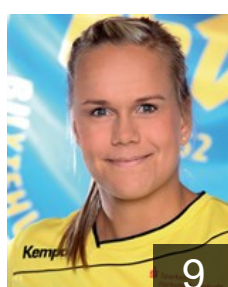

GER
Schulz Evelyn
Position: Line Player
Place of birth: Rostock
Date of birth: 04.09.1988
Height: 183 cm