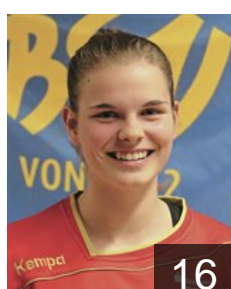

GER
Rührter Lea
Position: Goalkeeper
Place of birth: Hamburg
Date of birth: 12.02.1998
Height: 183 cm