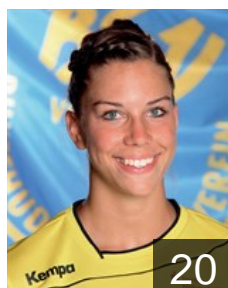

CLUB COMPETITIONS - DELEGATION LIST

Women's European Cup - Cup Winners' Cup 2015/16

 GER Buxtehuder SV - Players

 GER

Axmann Natalie

Position: Line Player
Place of birth: Buxtehude
Date of birth: 03.11.1997
Height: 177 cm

 GER

Bölk Emily

Position: Left Back
Place of birth: Buxtehude
Date of birth: 26.04.1998
Height: -

 GER

Borutta Lisa

Position: Right Back
Place of birth: Cuxhaven
Date of birth: 03.12.1997
Height: 180 cm

 GER