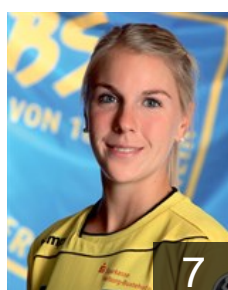

CLUB COMPETITIONS - DELEGATION LIST

Women's European Cup - Cup Winners' Cup 2015/16

 GER Buxtehuder SV - Players

 GER

Axmann Natalie

Position: Line Player
Place of birth: Buxtehude
Date of birth: 03.11.1997
Height: 177 cm

 GER

Bölk Emily

Position: Left Back
Place of birth: Buxtehude
Date of birth: 26.04.1998
Height: -

 GER

Borutta Lisa

Position: Right Back
Place of birth: Cuxhaven
Date of birth: 03.12.1997
Height: 180 cm

 GER

Bülau Randy

Position: Centre Back
Place of birth: Flensburg
Date of birth: 24.11.1981
Height: 168 cm

 GER

Filter Katharina

Position: Goalkeeper
Place of birth: Hamburg
Date of birth: 04.02.1998
Height: 180 cm

 GER

Fischer Lone

Position: Left Wing
Place of birth: Schleswig
Date of birth: 08.09.1988
Height: 165 cm

 GER

Grell Anna-Lena

Position: Right Wing
Place of birth: Eutin
Date of birth: 24.05.1995
Height: 170 cm