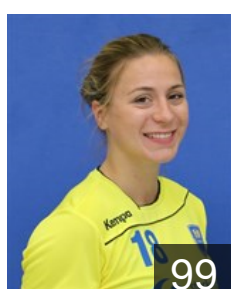

 GER
Rührter Lea
Position: Goalkeeper
Place of birth: Hamburg
Date of birth: 12.02.1998
Height: 183 cm

 GER
Schneider Lynn
Position: Line Player
Place of birth: Hamburg
Date of birth: 12.02.1996
Height: 163 cm

 GER
Schultze Laura
Position: Right Back
Place of birth: Bad Segeberg
Date of birth: 07.11.1994
Height: 175 cm

 GER
Schulz Evelyn
Position: Line Player
Place of birth: Rostock
Date of birth: 04.09.1988
Height: 183 cm