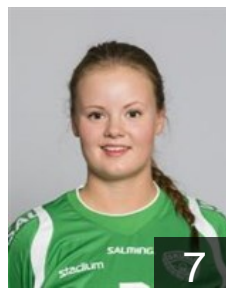

 SWE

Bengtsson Isabella

Position: Right Back
Place of birth: Lidingö
Date of birth: 15.06.1995
Height: 193 cm

 SWE

Claeson Linnea

Position: Right Back
Place of birth: Norrköping
Date of birth: 31.01.1992
Height: 179 cm

 SWE

Daglund Hanna Karin

Position: Goalkeeper
Place of birth: Västerås
Date of birth: 03.04.1994
Height: 178 cm

 SWE

Fernandez Nilsson Nathalie

Position: Goalkeeper
Place of birth: Lindesberg
Date of birth: 18.02.1995
Height: 69 cm

 SWE

Hansson Elin

Position: Left Wing
Place of birth: Nacka
Date of birth: 07.08.1996
Height: 173 cm

 SWE

Hawia-Svensson Emma

Position: Right Wing
Place of birth: Mariefred
Date of birth: 10.12.1990
Height: 172 cm

 SWE

Hawia-Svensson Lina

Position: Left Wing
Place of birth: Mariefred
Date of birth: 10.12.1990
Height: 168 cm

 SWE

Hellgren Johanna

Position: Centre Back
Place of birth: Stockholm
Date of birth: 19.02.1995
Height: 168 cm