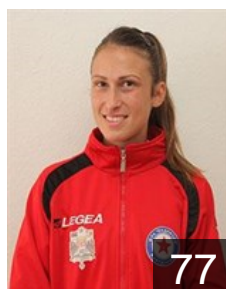

SRB

Todorovic Marija

Position: Left Back
Place of birth: Beograd
Date of birth: 09.06.1991
Height: 178 cm