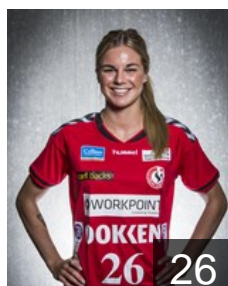

 NOR

Riegelhuth Betina

Position: Left Back
Place of birth: Oslo
Date of birth: 17.06.1987
Height: 178 cm

 NOR

Sando Emliy Stang

Position: Goalkeeper
Place of birth: Tønsberg
Date of birth: 08.03.1989
Height: 180 cm

 DEN

Seest Tove Elise

Position: Right Wing
Place of birth: Tørring-Uldum
Date of birth: 28.03.1984
Height: 179 cm

 NED

Van der Heijden Laura

Position: Right Back
Place of birth: Amersfoort
Date of birth: 27.06.1990
Height: 173 cm

 DEN

Vestergaard Maria Mose

Position: Left Wing
Place of birth: Esbjerg
Date of birth: 21.05.1995
Height: 174 cm

CLUB COMPETITIONS - DELEGATION LIST

Women's European Cup - Cup Winners' Cup 2015/16

 DEN Team Esbjerg - Players

 DEN

Zachariassen Rikke Riber

Position: Line Player
Place of birth: Nørre-Rangstrup
Date of birth: 01.07.1984
Height: 187 cm

Left Club

 DEN

Grigel Lotte

Position: Centre Back
Place of birth: Esbjerg
Date of birth: 05.04.1991
Height: 165 cm