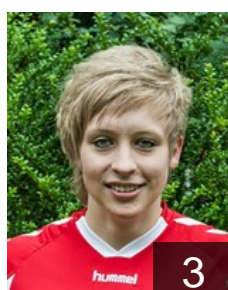

NED

Logtenberg Fabienne

Position: Line Player
Place of birth: Deventer
Date of birth: 27.12.1991
Height: 181 cm

3