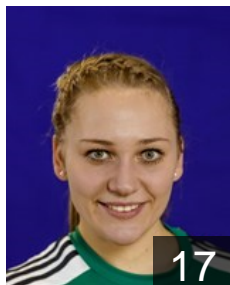

 DEN
Meyer Annika
Position: Line Player
Place of birth: Haderslev
Date of birth: 30.05.1994
Height: 177 cm

 GER
Müller Caroline
Position: Centre Back
Place of birth: Wittenberg
Date of birth: 30.08.1993
Height: 178 cm

 GER
Prante Griet
Position: Left Wing
Place of birth: Oldenburg
Date of birth: 19.10.1997
Height: 170 cm

 GER
Renner Julia
Position: Goalkeeper
Place of birth: Preetz
Date of birth: 17.09.1987
Height: 183 cm

CLUB COMPETITIONS - DELEGATION LIST

Women's European Cup - Cup Winners' Cup 2015/16

 GER VfL Oldenburg - Players

 GER

Schirmer Maike

Position: Right Wing
Place of birth: Kaltenkirchen
Date of birth: 23.05.1990
Height: 165 cm