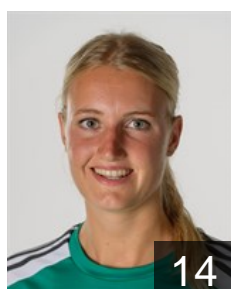

CLUB COMPETITIONS - DELEGATION LIST

Women's European Cup - Cup Winners' Cup 2015/16

 GER VfL Oldenburg - Players

 GER
Behrend Jenny
Position: Right Wing
Place of birth: Rendsburg
Date of birth: 20.01.1996
Height: -

 GER
Birke Kim
Position: Left Wing
Place of birth:
Date of birth: 29.12.1987
Height: 172 cm

 NED
Dulfer Kelly
Position: Centre Back
Place of birth: Schiedam
Date of birth: 21.03.1994
Height: 186 cm

 DEN
Egestorp Louise
Position: Goalkeeper
Place of birth: Kopenhagen
Date of birth: 28.02.1994
Height: 177 cm

 GER
Geschke Angie Birgit
Position: Left Back
Place of birth:
Date of birth: 24.05.1985
Height: 177 cm

 GER
Hartstock Cara
Position: Line Player
Place of birth: Lübeck
Date of birth: 18.03.1994
Height: 189 cm