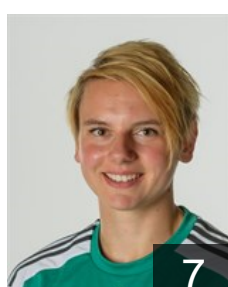

GER
Müller Caroline
Position: Centre Back
Place of birth: Wittenberg
Date of birth: 30.08.1993
Height: 178 cm