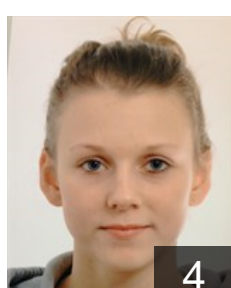

 GER
Geschke Angie Birgit
Position: Left Back
Place of birth:
Date of birth: 24.05.1985
Height: 177 cm

 GER
Hartstock Cara
Position: Line Player
Place of birth: Lübeck
Date of birth: 18.03.1994
Height: 189 cm

 DEN
Jensen Nadja Laerke
Position: Right Back
Place of birth: Bronderslev
Date of birth: 08.11.1994
Height: 177 cm

 GER
Kohorst Madita
Position: Goalkeeper
Place of birth: Lohne
Date of birth: 14.10.1996
Height: -

 DEN
Meyer Annika
Position: Line Player
Place of birth: Haderslev
Date of birth: 30.05.1994
Height: 177 cm

 GER
Müller Caroline
Position: Centre Back
Place of birth: Wittenberg
Date of birth: 30.08.1993
Height: 178 cm