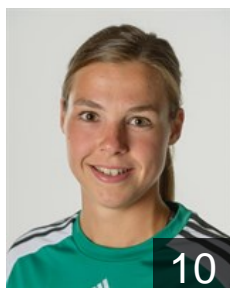

 GER
Prante Griet
Position: Left Wing
Place of birth: Oldenburg
Date of birth: 19.10.1997
Height: 170 cm

 GER
Renner Julia
Position: Goalkeeper
Place of birth: Preetz
Date of birth: 17.09.1987
Height: 183 cm

CLUB COMPETITIONS - DELEGATION LIST

Women's European Cup - Cup Winners' Cup 2015/16

 GER VfL Oldenburg - Players

 GER

Schirmer Maike

Position: Right Wing
Place of birth: Kaltenkirchen
Date of birth: 23.05.1990
Height: 165 cm

 GER

Schnack Kira

Position: Right Wing
Place of birth: Flensburg
Date of birth: 24.04.1994
Height: 169 cm

 NED

Smits Inger

Position: Left Back
Place of birth: Geleen
Date of birth: 17.09.1994
Height: -

 GER