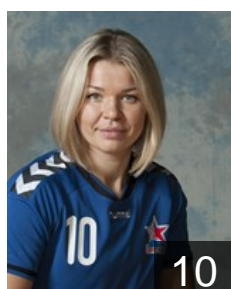

CLUB COMPETITIONS - DELEGATION LIST

Women's European Cup - Cup Winners' Cup 2015/16

 RUS HC Zvezda - Players

 RUS
Alexeeva Anastasia
Position: Centre Back
Place of birth: Protvino, Moscow
Date of birth: 18.09.1994
Height: 170 cm

 RUS
Amelchenko Alena
Position: Line Player
Place of birth: St.-Petersburg
Date of birth: 07.07.1995
Height: 75 cm

 RUS
Antonova Irina
Position: Line Player
Place of birth: Naro-Fominsk,
Date of birth: 02.07.1986
Height: 180 cm

 RUS
Arefyeva Yulia
Position: Right Back
Place of birth: s. Starodubskoe
Date of birth: 23.08.1995
Height: 188 cm

 RUS
Dudina Mariia
Position: Right Wing
Place of birth: Saint-Petesburg
Date of birth: 22.10.1998
Height: 182 cm