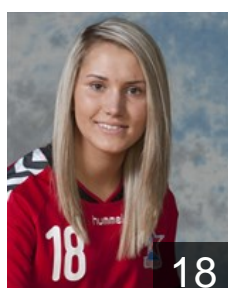

RUS
Potapenko Tatiana
Position: Line Player
Place of birth: Novokuznetsk
Date of birth: 12.08.1996
Height: 175 cm