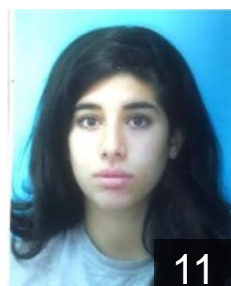

 ISR

Epelboim Dana

Position: Left Wing
Place of birth: TLV
Date of birth: 28.11.1993
Height: 169 cm

 ISR

Ezra Liz Joy

Position: Right Wing
Place of birth: TLV
Date of birth: 24.08.1999
Height: -

 ISR

Ezrahi Rebecka

Position: Goalkeeper
Place of birth: Oslo
Date of birth: 11.04.1992
Height: 175 cm

 ISR

Guz Dafna

Position: Back
Place of birth: TLV
Date of birth: 02.06.1997
Height: 166 cm

 ISR

Levinkind Shani Rahel

Position: Line Player
Place of birth: TLV
Date of birth: 11.12.1990
Height: 168 cm

 ISR

Nahum May

Position: Line Player
Place of birth: TLV
Date of birth: 03.06.1996
Height: -

 ISR

Oringer Bar

Position: Line Player
Place of birth: TLV
Date of birth: 21.11.1991
Height: 165 cm

CLUB COMPETITIONS - DELEGATION LIST