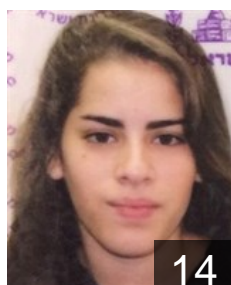

 ISR

Boronovski Daniel

Position: Goalkeeper
Place of birth: Tel Aviv
Date of birth: 31.10.1994
Height: 169 cm

 ISR

Cohen Oshri

Position: Right Back
Place of birth: TLV
Date of birth: 18.12.1991
Height: 172 cm

 ISR

Epelboim Dana

Position: Left Wing
Place of birth: TLV
Date of birth: 28.11.1993
Height: 169 cm

 ISR

Ezra Liz Joy

Position: Right Wing
Place of birth: TLV
Date of birth: 24.08.1999
Height: -

 ISR

Ezrahi Rebecka

Position: Goalkeeper
Place of birth: Oslo
Date of birth: 11.04.1992
Height: 175 cm

 ISR

Guz Dafna

Position: Back
Place of birth: TLV
Date of birth: 02.06.1997
Height: 166 cm

 ISR

Levinkind Shani Rahel

Position: Line Player
Place of birth: TLV
Date of birth: 11.12.1990
Height: 168 cm