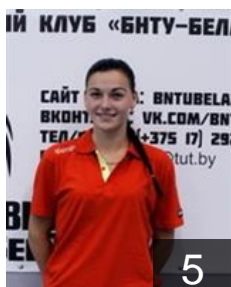

## Artsiukhovich Liliya

Position: Left Back  
Place of birth: Minsk  
Date of birth: 21.08.1987  
Height: 180 cm

11

BLR

## Arukwe Deborah Nkeiruka

Position: Left Back  
Place of birth: xarkov  
Date of birth: 31.07.1996  
Height: -

21

RUS

## Danshina Nataliya

Position: Right Back  
Place of birth: Voljski  
Date of birth: 10.04.1992  
Height: 183 cm

99

BLR

## Drazdova Katsiaryna

Position: Centre Back  
Place of birth: Naberejnye  
Date of birth: 11.06.1985  
Height: 176 cm

8

BLR