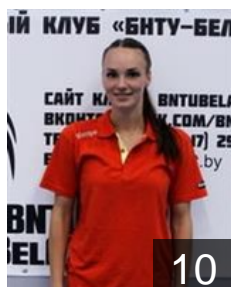

## Arukwe Deborah Nkeiruka

Position: Left Back  
Place of birth: xarkov  
Date of birth: 31.07.1996  
Height: -

21

RUS

## Danshina Nataliya

Position: Right Back  
Place of birth: Voljski  
Date of birth: 10.04.1992  
Height: 183 cm

99

BLR

## Drazdova Katsiaryna

Position: Centre Back  
Place of birth: Naberejnye  
Date of birth: 11.06.1985  
Height: 176 cm

8

BLR

## Hrakhouskaya Anastasiya

Position: Centre Back  
Place of birth: Lepel  
Date of birth: 05.05.1996  
Height: -

5

BLR