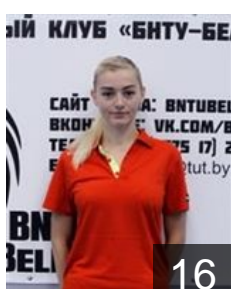

## Kudriavceva Regina

Position: Left Wing  
Place of birth: Pikaleva  
Date of birth: 01.10.1989  
Height: 170 cm

24

BLR

## Kulik Alena

Position: Left Wing  
Place of birth: Gomel  
Date of birth: 31.03.1979  
Height: 165 cm

23

BLR

## Mazgo Anastasiya

Position: Left Back  
Place of birth: Lepel  
Date of birth: 04.01.1995  
Height: 182 cm

7

BLR