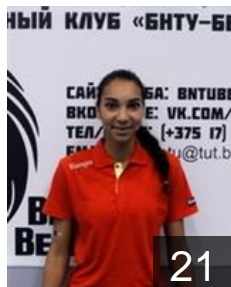

# CLUB COMPETITIONS - DELEGATION LIST

Women's European Cup - Cup Winners' Cup 2015/16

BLR BNTU-BelAZ Minsk Reg. - Players

BLR

## Artsiukhovich Liliya

Position: Left Back  
Place of birth: Minsk  
Date of birth: 21.08.1987  
Height: 180 cm

11

BLR

## Arukwe Deborah Nkeiruka

Position: Left Back  
Place of birth: xarkov  
Date of birth: 31.07.1996  
Height: -

21

RUS