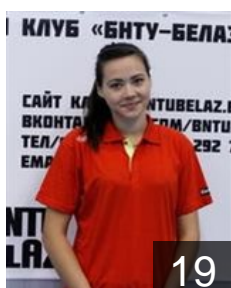

## Drazdova Katsiaryna

Position: Centre Back  
Place of birth: Naberejnye  
Date of birth: 11.06.1985  
Height: 176 cm

8

BLR

## Hrakhouskaya Anastasiya

Position: Centre Back  
Place of birth: Lepel  
Date of birth: 05.05.1996  
Height: -

5

BLR

## Hutava Valeriya

Position: Line Player  
Place of birth: Vitebsk  
Date of birth: 08.01.1996  
Height: -

10

BLR

## Kanaval Maryia

Position: Left Back  
Place of birth: Rogachev  
Date of birth: 19.03.1997  
Height: -

19

RUS