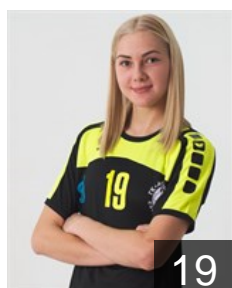

RUS
Kremneva Svetlana
Position: Line Player
Place of birth: Astrakhan
Date of birth: 25.02.1999
Height: 186 cm