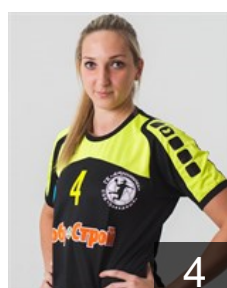

 BLR

Yemelyanenko Yana

Position: Right Wing
Place of birth: Gomel
Date of birth: 02.01.1992
Height: -

 BLR

Yezhykava Karyna

Position: Right Back
Place of birth: Gomel
Date of birth: 07.08.1990
Height: 180 cm

 RUS

Zelenkova Ekaterina

Position: Right Back
Place of birth: Yaroslavl
Date of birth: 28.02.1999
Height: 185 cm

 RUS

Zhilinskaya Viktoriya

Position: Left Back
Place of birth: Uray
Date of birth: 06.03.1989
Height: 189 cm