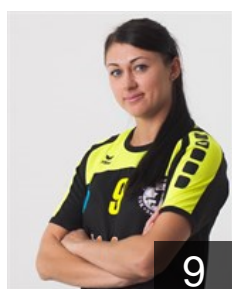

 RUS
Goncharova Valentina
Position: Line Player
Place of birth: Elabuga
Date of birth: 03.07.1991
Height: 178 cm

 RUS
Gorshenina Olga
Position: Right Back
Place of birth: Togliatti
Date of birth: 09.11.1990
Height: 182 cm