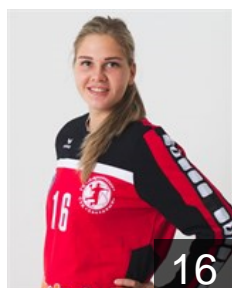

CLUB COMPETITIONS - DELEGATION LIST

Women's European Cup - EHF Cup 2015/16

 RUS Astrakhanochka - Players

 RUS
Anoshkina Evelina
Position: Goalkeeper
Place of birth: Samara
Date of birth: 26.06.1994
Height: 178 cm

 RUS
Goncharova Valentina
Position: Line Player
Place of birth: Elabuga
Date of birth: 03.07.1991
Height: 178 cm

 RUS
Gorshenina Olga
Position: Right Back
Place of birth: Togliatti
Date of birth: 09.11.1990
Height: 182 cm

 RUS
Ignatovich Sofia
Position: Left Wing
Place of birth: St.Petersburg
Date of birth: 21.09.1998
Height: 177 cm

 RUS
Ivanova Svetlana
Position: Left Back
Place of birth: Astrakhan
Date of birth: 22.01.1998
Height: 189 cm

 RUS
Kalinina Victoria
Position: Goalkeeper
Place of birth: Krasnodar Reg
Date of birth: 08.12.1988
Height: 183 cm

 RUS
Klimenko Irina
Position: Line Player
Place of birth: Krasnodar
Date of birth: 17.09.1995
Height: 178 cm