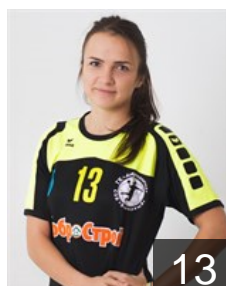

RUS
Vyakhireva Anna
Position: Right Back
Place of birth: Volgograd
Date of birth: 13.03.1995
Height: 162 cm