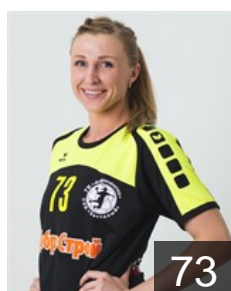

CLUB COMPETITIONS - DELEGATION LIST

Women's European Cup - EHF Cup 2015/16

 RUS Astrakhanochka - Players

 RUS

Vydrina Liudmila

Position: Left Back
Place of birth: Krasnodar
Date of birth: 18.09.1996
Height: 188 cm

 BLR

Yemelyanenko Yana

Position: Right Wing
Place of birth: Gomel
Date of birth: 02.01.1992
Height: -

 BLR

Yezhykava Karyna

Position: Right Back
Place of birth: Gomel
Date of birth: 07.08.1990
Height: 180 cm