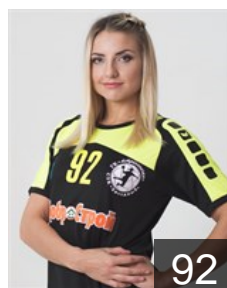

 BLR

Yemelyanenko Yana

Position: Right Wing
Place of birth: Gomel
Date of birth: 02.01.1992
Height: -

 BLR

Yezhykava Karyna

Position: Right Back
Place of birth: Gomel
Date of birth: 07.08.1990
Height: 180 cm