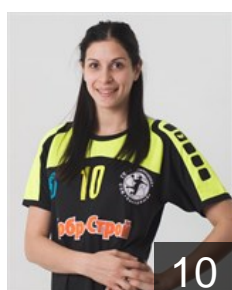

RUS
Ivanova Svetlana
Position: Left Back
Place of birth: Astrakhan
Date of birth: 22.01.1998
Height: 189 cm