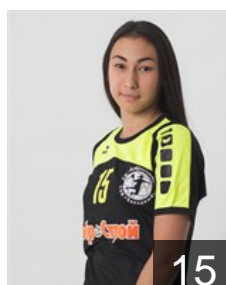

RUS
Tazhenova Milana
Position: Centre Back
Place of birth: Astrakhan
Date of birth: 06.03.1999
Height: 175 cm