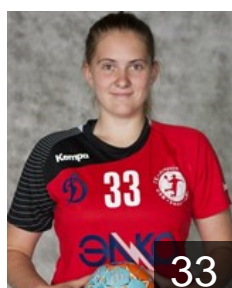

 RUS
Goncharova Valentina
Position: Line Player
Place of birth: Elabuga
Date of birth: 03.07.1991
Height: 178 cm

 RUS
Gorshenina Olga
Position: Right Back
Place of birth: Togliatti
Date of birth: 09.11.1990
Height: 182 cm

 RUS
Ignatovich Sofia
Position: Left Wing
Place of birth: St.Petersburg
Date of birth: 21.09.1998
Height: 177 cm

 RUS
Ivanova Svetlana
Position: Left Back
Place of birth: Astrakhan
Date of birth: 22.01.1998
Height: 189 cm

 RUS
Kalinina Victoria
Position: Goalkeeper
Place of birth: Krasnodar Reg
Date of birth: 08.12.1988
Height: 183 cm

 RUS
Klimenko Irina
Position: Line Player
Place of birth: Krasnodar
Date of birth: 17.09.1995
Height: 178 cm