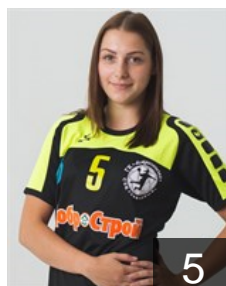

RUS
Shichkina Viktoriia
Position: Left Wing
Place of birth: Astrakhan
Date of birth: 29.03.1996
Height: -