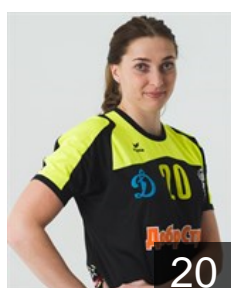

RUS

Zhilinskaya Viktoriya

Position: Left Back
Place of birth: Uray
Date of birth: 06.03.1989
Height: 189 cm