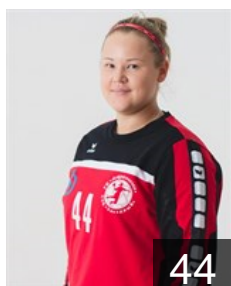

 RUS
Sisenova Karina
Position: Right Back
Place of birth: Astrakhan
Date of birth: 25.06.1996
Height: 175 cm

 RUS
Smirnova Ekaterina
Position: Centre Back
Place of birth: Togliatti
Date of birth: 06.06.1991
Height: 174 cm

 RUS
Snopova Irina
Position: Line Player
Place of birth: Volgograd
Date of birth: 07.06.1995
Height: 182 cm

 RUS
Sukhanova Ekaterina
Position: Right Wing
Place of birth: Adygeya
Date of birth: 06.04.1993
Height: 170 cm

 RUS
Tarasova Kristina
Position: Left Wing
Place of birth: Astrakhan
Date of birth: 05.10.1991
Height: 174 cm

 RUS
Tazhenova Milana
Position: Centre Back
Place of birth: Astrakhan
Date of birth: 06.03.1999
Height: 175 cm