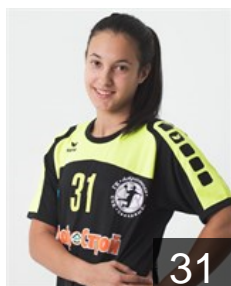

 RUS
Kuznetsova Polina
Position: Left Wing
Place of birth: Shopokov
Date of birth: 10.06.1987
Height: 170 cm

 RUS
Postnova Liudmila
Position: Left Back
Place of birth: Yaroslavl
Date of birth: 11.08.1984
Height: 183 cm

 RUS
Rachiteleva Maria
Position: Left Wing
Place of birth: Astrakhan
Date of birth: 19.02.1993
Height: 165 cm

CLUB COMPETITIONS - DELEGATION LIST

Women's European Cup - EHF Cup 2015/16

 RUS Astrakhanochka - Players

 RUS
Riabtseva Anastasiia
Position: Goalkeeper
Place of birth: Krasnodar
Date of birth: 17.01.1996
Height: 180 cm

 RUS
Sabirova Karina
Position: Left Back
Place of birth: Astrakhan
Date of birth: 23.03.1998
Height: 180 cm