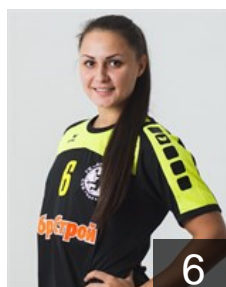

RUS
Smirnova Ekaterina
Position: Centre Back
Place of birth: Togliatti
Date of birth: 06.06.1991
Height: 174 cm