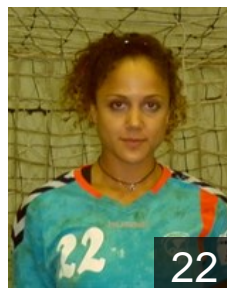

Stougiannidou Christa-Maria

Position: Right Wing
Place of birth: Drama
Date of birth: 26.04.1996
Height: -

GRE

Tsakalou Lamprini

Position: Centre Back
Place of birth: Arta
Date of birth: 07.08.1993
Height: 178 cm