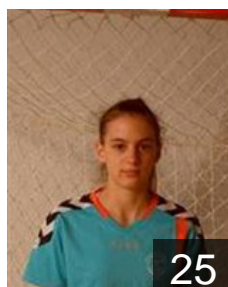

CLUB COMPETITIONS - DELEGATION LIST

Women's European Cup - EHF Cup 2015/16

 GRE O.F.N. Ionias - Players

 GRE
Argyropoulou Panagiota
Position: Left Back
Place of birth: Athens
Date of birth: 16.06.1998
Height: -

 GRE
Balafa Vaia
Position: Centre Back
Place of birth: Arta
Date of birth: 30.09.1988
Height: 172 cm

 SRB
Brauer Barbara
Position: Right Back
Place of birth: Beograd
Date of birth: 18.05.1971
Height: 174 cm

 GRE
Chrisi Maria
Position: Left Wing
Place of birth: Athens
Date of birth: 10.05.1994
Height: 163 cm

 GRE
Chronopoulou Chrysa
Position: Left Back
Place of birth: Athens
Date of birth: 02.01.1994
Height: 182 cm