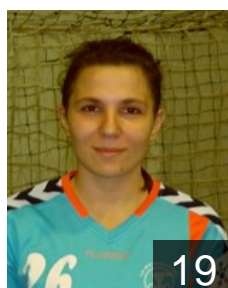

 GRE
Balafa Vaia
Position: Centre Back
Place of birth: Arta
Date of birth: 30.09.1988
Height: 172 cm

 SRB
Brauer Barbara
Position: Right Back
Place of birth: Beograd
Date of birth: 18.05.1971
Height: 174 cm

 GRE
Chrisi Maria
Position: Left Wing
Place of birth: Athens
Date of birth: 10.05.1994
Height: 163 cm

 GRE
Chronopoulou Chrysa
Position: Left Back
Place of birth: Athens
Date of birth: 02.01.1994
Height: 182 cm

 GRE
Diakogianni Eygenia
Position: Centre Back
Place of birth: Athens
Date of birth: 25.03.1998
Height: -

 GRE
Gkouzouli Angeliki
Position: Line Player
Place of birth: Athens
Date of birth: 10.07.1998
Height: -

 GRE
Kepesidou Magdalini
Position: Goalkeeper
Place of birth: Alexandroupoli
Date of birth: 21.04.1997
Height: -

 GRE
Kotsampouikidou Zacharo
Position: Goalkeeper
Place of birth: Kozani
Date of birth: 12.03.1993
Height: 178 cm