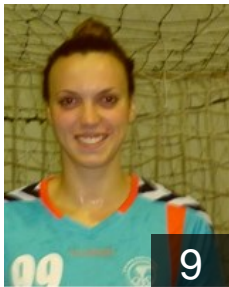

CLUB COMPETITIONS - DELEGATION LIST

Women's European Cup - EHF Cup 2015/16

GRE O.F.N. Ionias - Players

CYP

Papa Magdalini

Position: Centre Back
Place of birth: Larnaca
Date of birth: 02.04.1994
Height: 177 cm