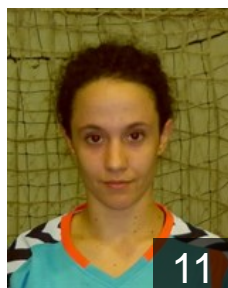

CLUB COMPETITIONS - DELEGATION LIST

Women's European Cup - EHF Cup 2015/16

 GRE O.F.N. Ionias - Players

 GRE
Argyropoulou Panagiota
Position: Left Back
Place of birth: Athens
Date of birth: 16.06.1998
Height: -

 GRE
Balafa Vaia
Position: Centre Back
Place of birth: Arta
Date of birth: 30.09.1988
Height: 172 cm

 SRB
Brauer Barbara
Position: Right Back
Place of birth: Beograd
Date of birth: 18.05.1971
Height: 174 cm

 GRE
Chrisi Maria
Position: Left Wing
Place of birth: Athens
Date of birth: 10.05.1994
Height: 163 cm

 GRE
Chronopoulou Chrysa
Position: Left Back
Place of birth: Athens
Date of birth: 02.01.1994
Height: 182 cm