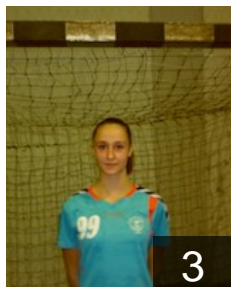

CLUB COMPETITIONS - DELEGATION LIST

Women's European Cup - EHF Cup 2015/16

 GRE O.F.N. Ionias - Players

 GRE
Argyropoulou Panagiota
Position: Left Back
Place of birth: Athens
Date of birth: 16.06.1998
Height: -

 GRE
Balafa Vaia
Position: Centre Back
Place of birth: Arta
Date of birth: 30.09.1988
Height: 172 cm

 SRB
Brauer Barbara
Position: Right Back
Place of birth: Beograd
Date of birth: 18.05.1971
Height: 174 cm

 GRE
Chrisi Maria
Position: Left Wing
Place of birth: Athens
Date of birth: 10.05.1994
Height: 163 cm

 GRE
Chronopoulou Chrysa
Position: Left Back
Place of birth: Athens
Date of birth: 02.01.1994
Height: 182 cm