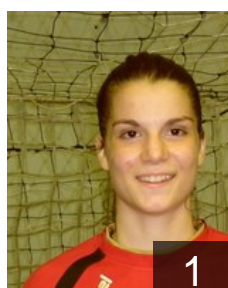

 GRE
Balafa Vaia
Position: Centre Back
Place of birth: Arta
Date of birth: 30.09.1988
Height: 172 cm

 SRB
Brauer Barbara
Position: Right Back
Place of birth: Beograd
Date of birth: 18.05.1971
Height: 174 cm

 GRE
Chrisi Maria
Position: Left Wing
Place of birth: Athens
Date of birth: 10.05.1994
Height: 163 cm

 GRE
Chronopoulou Chrysa
Position: Left Back
Place of birth: Athens
Date of birth: 02.01.1994
Height: 182 cm

 GRE
Diakogianni Eygenia
Position: Centre Back
Place of birth: Athens
Date of birth: 25.03.1998
Height: -

 GRE
Gkouzouli Angeliki
Position: Line Player
Place of birth: Athens
Date of birth: 10.07.1998
Height: -