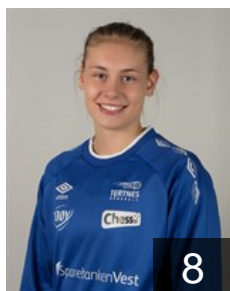

 NOR

Lygren Julie

Position: Left Wing
Place of birth: Bergen
Date of birth: 24.10.1994
Height: 167 cm

 NOR

Sivertsen Celine

Position: Right Wing
Place of birth: Bergen
Date of birth: 20.04.1993
Height: 177 cm

 NOR

Skogrand Stine

Position: Right Back
Place of birth: Bergen
Date of birth: 03.03.1993
Height: 175 cm

CLUB COMPETITIONS - DELEGATION LIST

Women's European Cup - EHF Cup 2015/16

 NOR Tertnes Bergen - Players

 NOR

Skrbo Nejira

Position: Line Player
Place of birth: Samnanger
Date of birth: 28.02.1996
Height: 168 cm

 NOR

Sørheim Bodil

Position: Right Wing
Place of birth: Stavanger
Date of birth: 22.07.1994
Height: 170 cm