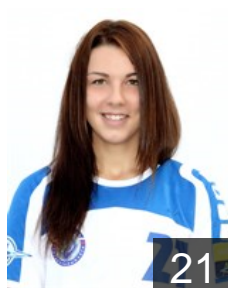

 RUS  
**Markova Yulia**  
Position: Left Wing  
Place of birth: Volgograd  
Date of birth: 10.08.1996  
Height: 170 cm

# CLUB COMPETITIONS - DELEGATION LIST

Women's European Cup - EHF Cup 2015/16

 RUS Dinamo-Sinara - Players

 RUS  
**Milova Kseniya**  
Position: Left Back  
Place of birth: Moskow  
Date of birth: 06.01.1992  
Height: 187 cm

 RUS  
**Nefedova Ekaterina**  
Position: Right Back  
Place of birth: Yaroslavl  
Date of birth: 05.12.1996  
Height: 177 cm

 RUS  
**Panchenko Irina**  
Position: Goalkeeper  
Place of birth: volgograd  
Date of birth: 16.08.1998  
Height: 172 cm