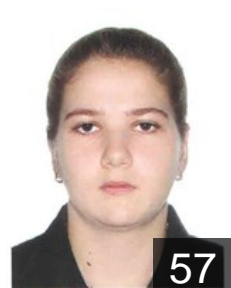

 RUS  
**Markova Yulia**  
Position: Left Wing  
Place of birth: Volgograd  
Date of birth: 10.08.1996  
Height: 170 cm

# CLUB COMPETITIONS - DELEGATION LIST

Women's European Cup - EHF Cup 2015/16

 RUS Dinamo-Sinara - Players

 RUS  
**Milova Kseniya**  
Position: Left Back  
Place of birth: Moskow  
Date of birth: 06.01.1992  
Height: 187 cm

 RUS  
**Nefedova Ekaterina**  
Position: Right Back  
Place of birth: Yaroslavl  
Date of birth: 05.12.1996  
Height: 177 cm

 RUS  
**Panchenko Irina**  
Position: Goalkeeper  
Place of birth: volgograd  
Date of birth: 16.08.1998  
Height: 172 cm