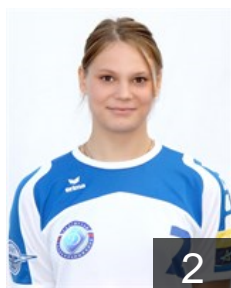

# CLUB COMPETITIONS - DELEGATION LIST

Women's European Cup - EHF Cup 2015/16

 RUS Dinamo-Sinara - Players

 RUS  
**Alirzaeva Kristina**  
Position: Right Wing  
Place of birth: maikop  
Date of birth: 28.07.1998  
Height: 168 cm

 RUS  
**Belikova Daria**  
Position: Left Back  
Place of birth: Volgograd  
Date of birth: 07.03.1997  
Height: 183 cm

 RUS  
**Chernova Ekaterina**  
Position: Left Wing  
Place of birth: Toljatti  
Date of birth: 18.01.1994  
Height: 171 cm

 RUS  
**Chopikyan Tamara**  
Position: Left Wing  
Place of birth: Moskow  
Date of birth: 25.05.1993  
Height: 167 cm

 RUS  
**Duvakina Maria**  
Position: Goalkeeper  
Place of birth: Maikop  
Date of birth: 23.03.1998  
Height: 179 cm