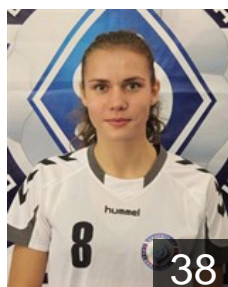

# CLUB COMPETITIONS - DELEGATION LIST

Women's European Cup - EHF Cup 2015/16

 RUS Dinamo-Sinara - Players

 RUS  
**Milova Kseniya**  
Position: Left Back  
Place of birth: Moskow  
Date of birth: 06.01.1992  
Height: 187 cm

 RUS  
**Nefedova Ekaterina**  
Position: Right Back  
Place of birth: Yaroslavl  
Date of birth: 05.12.1996  
Height: 177 cm

 RUS  
**Panchenko Irina**  
Position: Goalkeeper  
Place of birth: volgograd  
Date of birth: 16.08.1998  
Height: 172 cm

 RUS  
**Petrova Evgeniya**  
Position: Line Player  
Place of birth: Toljatti  
Date of birth: 10.08.1994  
Height: 184 cm

 RUS  
**Shavina Uliana**  
Position: Left Wing  
Place of birth: egorievsk  
Date of birth: 18.06.1997  
Height: 166 cm