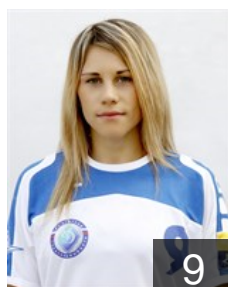

# CLUB COMPETITIONS - DELEGATION LIST

Women's European Cup - EHF Cup 2015/16

 RUS Dinamo-Sinara - Players

 RUS  
**Alirzaeva Kristina**  
Position: Right Wing  
Place of birth: maikop  
Date of birth: 28.07.1998  
Height: 168 cm

 RUS  
**Belikova Daria**  
Position: Left Back  
Place of birth: Volgograd  
Date of birth: 07.03.1997  
Height: 183 cm

 RUS  
**Chernova Ekaterina**  
Position: Left Wing  
Place of birth: Toljatti  
Date of birth: 18.01.1994  
Height: 171 cm

 RUS  
**Chopikyan Tamara**  
Position: Left Wing  
Place of birth: Moskow  
Date of birth: 25.05.1993  
Height: 167 cm

 RUS  
**Duvakina Maria**  
Position: Goalkeeper  
Place of birth: Maikop  
Date of birth: 23.03.1998  
Height: 179 cm