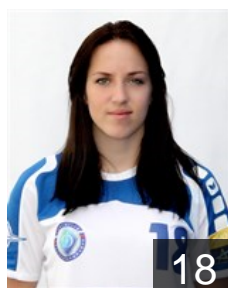

 RUS  
**Fanina Ekaterina**  
Position: Left Wing  
Place of birth: Volgograd  
Date of birth: 27.11.1989  
Height: 16700 cm

 RUS  
**Frolova Yaroslava**  
Position: Centre Back  
Place of birth: Volgograd  
Date of birth: 18.05.1997  
Height: 178 cm

 RUS  
**Ganicheva Valeriya**  
Position: Right Back  
Place of birth: Volgograd  
Date of birth: 28.12.1996  
Height: 180 cm

 RUS  
**Golikova Yulia**  
Position: Left Back  
Place of birth: Ufa  
Date of birth: 24.02.1997  
Height: 184 cm

 RUS  
**Kushnyr Margarita**  
Position: Goalkeeper  
Place of birth: Rostov region  
Date of birth: 05.06.1996  
Height: 178 cm

 RUS  
**Makina Anastasiia**  
Position: Right Back  
Place of birth: volgograd  
Date of birth: 10.12.1997  
Height: 175 cm