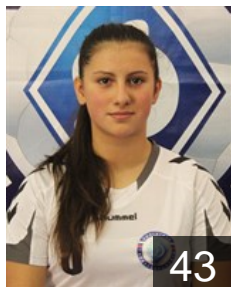

# CLUB COMPETITIONS - DELEGATION LIST

Women's European Cup - EHF Cup 2015/16

 RUS Dinamo-Sinara - Players

 RUS  
**Alirzaeva Kristina**  
Position: Right Wing  
Place of birth: maikop  
Date of birth: 28.07.1998  
Height: 168 cm

 RUS  
**Belikova Daria**  
Position: Left Back  
Place of birth: Volgograd  
Date of birth: 07.03.1997  
Height: 183 cm

 RUS  
**Chernova Ekaterina**  
Position: Left Wing  
Place of birth: Toljatti  
Date of birth: 18.01.1994  
Height: 171 cm

# CLUB COMPETITIONS - DELEGATION LIST

Women's European Cup - EHF Cup 2015/16

 RUS Dinamo-Sinara - Players

 RUS

**Vedekhina Polina**

Position: Left Back  
Place of birth: Volgograd  
Date of birth: 06.01.1994  
Height: 177 cm

 RUS

**Vernigorova Valentina**

Position: Centre Back  
Place of birth: Volgograd  
Date of birth: 15.06.1997  
Height: 184 cm