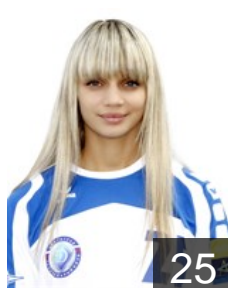

# CLUB COMPETITIONS - DELEGATION LIST

Women's European Cup - EHF Cup 2015/16

 RUS Dinamo-Sinara - Players

 RUS  
**Alirzaeva Kristina**  
Position: Right Wing  
Place of birth: maikop  
Date of birth: 28.07.1998  
Height: 168 cm

 RUS  
**Belikova Daria**  
Position: Left Back  
Place of birth: Volgograd  
Date of birth: 07.03.1997  
Height: 183 cm

 RUS  
**Chernova Ekaterina**  
Position: Left Wing  
Place of birth: Toljatti  
Date of birth: 18.01.1994  
Height: 171 cm

 RUS  
**Chopikyan Tamara**  
Position: Left Wing  
Place of birth: Moskow  
Date of birth: 25.05.1993  
Height: 167 cm

 RUS  
**Duvakina Maria**  
Position: Goalkeeper  
Place of birth: Maikop  
Date of birth: 23.03.1998  
Height: 179 cm

 RUS

**Vernigorova Valentina**

Position: Centre Back  
Place of birth: Volgograd  
Date of birth: 15.06.1997  
Height: 184 cm