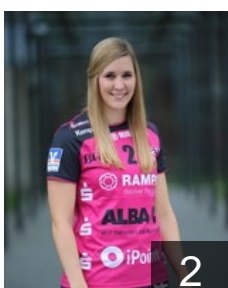

GER
Stockhorst Sabine
Position: Goalkeeper
Place of birth:
Date of birth: 14.09.1986
Height: -

SVK
Szücsova Silvia
Position: Left Back
Place of birth:
Date of birth: 29.04.1993
Height: 185 cm

HUN
Temes Bernadett
Position: Right Back
Place of birth: Győr
Date of birth: 15.05.1986
Height: 177 cm

NED
Vollebregt Kelly
Position: Right Wing
Place of birth: Delft
Date of birth: 01.01.1995
Height: 165 cm

GER
Weigel Maren
Position: Right Back
Place of birth:
Date of birth: 22.05.1994
Height: 177 cm

GER
Zapf Marlene
Position: Right Wing
Place of birth: Landau
Date of birth: 06.01.1990
Height: 170 cm