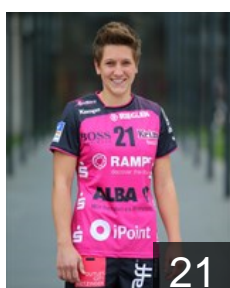

GER
Beddies Marie
Position: Left Wing
Place of birth:
Date of birth: 28.03.1997
Height: -

GER
Behnke Julia
Position: Line Player
Place of birth:
Date of birth: 28.03.1993
Height: 180 cm

SUI
Dinkel Nicole
Position: Left Back
Place of birth:
Date of birth: 02.01.1985
Height: 176 cm

NED
Vollebregt Kelly
Position: Right Wing
Place of birth: Delft
Date of birth: 01.01.1995
Height: 165 cm

GER
Weigel Maren
Position: Right Back
Place of birth:
Date of birth: 22.05.1994
Height: 177 cm

GER
Zapf Marlene
Position: Right Wing
Place of birth: Landau
Date of birth: 06.01.1990
Height: 170 cm