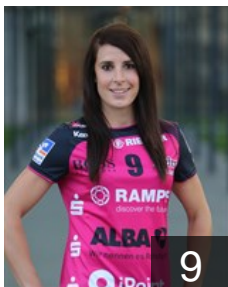

CLUB COMPETITIONS - DELEGATION LIST

Women's European Cup - EHF Cup 2015/16

GER TUSSIES Metzingen - Players

GER
Stefani Patricia
Position: Centre Back
Place of birth:
Date of birth: 07.02.1986
Height: 173 cm