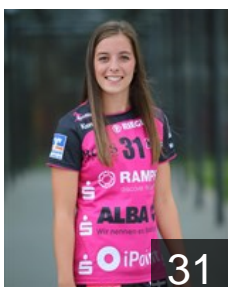

NED
Michielsen Celine
Position: Line Player
Place of birth:
Date of birth: 22.05.1994
Height: 171 cm

FRA
Obein Wendy
Position:
Place of birth: POISSY
Date of birth: 26.09.1986
Height: 185 cm

GER
Putzke Saskia
Position: Left Wing
Place of birth:
Date of birth: 12.01.1995
Height: 167 cm

CLUB COMPETITIONS - DELEGATION LIST

Women's European Cup - EHF Cup 2015/16

GER TUSSIES Metzingen - Players

GER
Stefani Patricia
Position: Centre Back
Place of birth:
Date of birth: 07.02.1986
Height: 173 cm

GER
Stockhorst Sabine
Position: Goalkeeper
Place of birth:
Date of birth: 14.09.1986
Height: -

SVK
Szücsova Silvia
Position: Left Back
Place of birth:
Date of birth: 29.04.1993
Height: 185 cm

HUN
Temes Bernadett
Position: Right Back
Place of birth: Győr
Date of birth: 15.05.1986
Height: 177 cm

NED
Vollebregt Kelly
Position: Right Wing
Place of birth: Delft
Date of birth: 01.01.1995
Height: 165 cm

GER
Weigel Maren
Position: Right Back
Place of birth:
Date of birth: 22.05.1994
Height: 177 cm

GER
Zapf Marlene
Position: Right Wing
Place of birth: Landau
Date of birth: 06.01.1990
Height: 170 cm