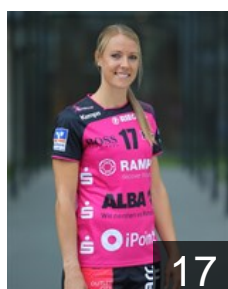

GER
Beddies Marie
Position: Left Wing
Place of birth:
Date of birth: 28.03.1997
Height: -

GER
Behnke Julia
Position: Line Player
Place of birth:
Date of birth: 28.03.1993
Height: 180 cm

SUI
Dinkel Nicole
Position: Left Back
Place of birth:
Date of birth: 02.01.1985
Height: 176 cm

GER
Großmann Ina
Position: Left Wing
Place of birth:
Date of birth: 21.08.1990
Height: -

NED
Jankovic Jasmina
Position: Goalkeeper
Place of birth:
Date of birth: 06.12.1986
Height: 168 cm

GER
Kubasta Alexandra
Position: Right Wing
Place of birth:
Date of birth: 15.02.1986
Height: 171 cm

NED
Vollebregt Kelly
Position: Right Wing
Place of birth: Delft
Date of birth: 01.01.1995
Height: 165 cm

GER
Weigel Maren
Position: Right Back
Place of birth:
Date of birth: 22.05.1994
Height: 177 cm

GER
Zapf Marlene
Position: Right Wing
Place of birth: Landau
Date of birth: 06.01.1990
Height: 170 cm