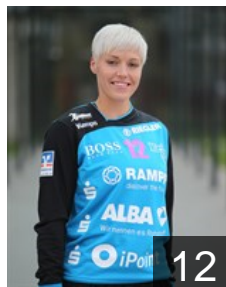

NED
Michielsen Celine
Position: Line Player
Place of birth:
Date of birth: 22.05.1994
Height: 171 cm

FRA
Obein Wendy
Position:
Place of birth: POISSY
Date of birth: 26.09.1986
Height: 185 cm

GER
Putzke Saskia
Position: Left Wing
Place of birth:
Date of birth: 12.01.1995
Height: 167 cm

CLUB COMPETITIONS - DELEGATION LIST

Women's European Cup - EHF Cup 2015/16

GER TUSSIES Metzingen - Players

GER
Stefani Patricia
Position: Centre Back
Place of birth:
Date of birth: 07.02.1986
Height: 173 cm

GER
Stockhorst Sabine
Position: Goalkeeper
Place of birth:
Date of birth: 14.09.1986
Height: -

SVK
Szücsova Silvia
Position: Left Back
Place of birth:
Date of birth: 29.04.1993
Height: 185 cm

HUN
Temes Bernadett
Position: Right Back
Place of birth: Győr
Date of birth: 15.05.1986
Height: 177 cm

NED
Vollebregt Kelly
Position: Right Wing
Place of birth: Delft
Date of birth: 01.01.1995
Height: 165 cm

GER
Weigel Maren
Position: Right Back
Place of birth:
Date of birth: 22.05.1994
Height: 177 cm

GER
Zapf Marlene
Position: Right Wing
Place of birth: Landau
Date of birth: 06.01.1990
Height: 170 cm