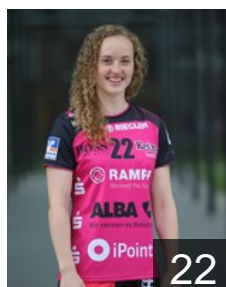

NED
Michielsen Celine
Position: Line Player
Place of birth:
Date of birth: 22.05.1994
Height: 171 cm

FRA
Obein Wendy
Position:
Place of birth: POISSY
Date of birth: 26.09.1986
Height: 185 cm

GER
Putzke Saskia
Position: Left Wing
Place of birth:
Date of birth: 12.01.1995
Height: 167 cm

GER
Stockhorst Sabine
Position: Goalkeeper
Place of birth:
Date of birth: 14.09.1986
Height: -

SVK
Szücsova Silvia
Position: Left Back
Place of birth:
Date of birth: 29.04.1993
Height: 185 cm

HUN
Temes Bernadett
Position: Right Back
Place of birth: Győr
Date of birth: 15.05.1986
Height: 177 cm

NED
Vollebregt Kelly
Position: Right Wing
Place of birth: Delft
Date of birth: 01.01.1995
Height: 165 cm

GER
Weigel Maren
Position: Right Back
Place of birth:
Date of birth: 22.05.1994
Height: 177 cm

GER
Zapf Marlene
Position: Right Wing
Place of birth: Landau
Date of birth: 06.01.1990
Height: 170 cm