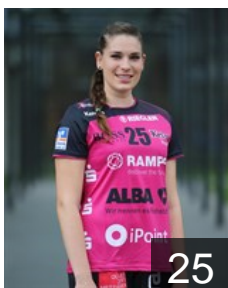

NED
Michielsen Celine
Position: Line Player
Place of birth:
Date of birth: 22.05.1994
Height: 171 cm

FRA
Obein Wendy
Position:
Place of birth: POISSY
Date of birth: 26.09.1986
Height: 185 cm

GER
Putzke Saskia
Position: Left Wing
Place of birth:
Date of birth: 12.01.1995
Height: 167 cm

CLUB COMPETITIONS - DELEGATION LIST

Women's European Cup - EHF Cup 2015/16

GER TUSSIES Metzingen - Players

GER
Stefani Patricia
Position: Centre Back
Place of birth:
Date of birth: 07.02.1986
Height: 173 cm

GER
Stockhorst Sabine
Position: Goalkeeper
Place of birth:
Date of birth: 14.09.1986
Height: -

SVK
Szücsova Silvia
Position: Left Back
Place of birth:
Date of birth: 29.04.1993
Height: 185 cm

HUN
Temes Bernadett
Position: Right Back
Place of birth: Győr
Date of birth: 15.05.1986
Height: 177 cm

NED
Vollebregt Kelly
Position: Right Wing
Place of birth: Delft
Date of birth: 01.01.1995
Height: 165 cm

GER
Weigel Maren
Position: Right Back
Place of birth:
Date of birth: 22.05.1994
Height: 177 cm

GER
Zapf Marlene
Position: Right Wing
Place of birth: Landau
Date of birth: 06.01.1990
Height: 170 cm