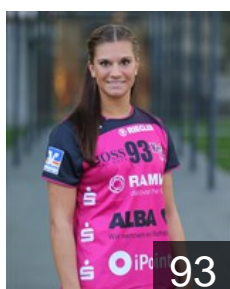

GER
Beddies Marie
Position: Left Wing
Place of birth:
Date of birth: 28.03.1997
Height: -

GER
Behnke Julia
Position: Line Player
Place of birth:
Date of birth: 28.03.1993
Height: 180 cm

SUI
Dinkel Nicole
Position: Left Back
Place of birth:
Date of birth: 02.01.1985
Height: 176 cm

GER
Großmann Ina
Position: Left Wing
Place of birth:
Date of birth: 21.08.1990
Height: -

NED
Jankovic Jasmina
Position: Goalkeeper
Place of birth:
Date of birth: 06.12.1986
Height: 168 cm

GER
Kubasta Alexandra
Position: Right Wing
Place of birth:
Date of birth: 15.02.1986
Height: 171 cm