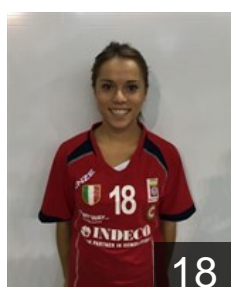

 ITA

Babbo Giada

Position: Left Wing
Place of birth:
Date of birth: 12.09.1997
Height: -

 ITA

Barani Elena

Position: Line Player
Place of birth: Calcinaia
Date of birth: 14.06.1978
Height: 175 cm

 ITA

Caccioppoli Carmen

Position: Left Back
Place of birth: Conversano
Date of birth: 19.03.1997
Height: 170 cm

 ITA

Chiarappa Stefania

Position: Wing
Place of birth: Conversano
Date of birth: 11.01.1986
Height: 165 cm

 ITA

Ganga Giusy

Position: Centre Back
Place of birth:
Date of birth: 01.09.1989
Height: 170 cm

 ITA

Giona Martina

Position: Goalkeeper
Place of birth: Latina
Date of birth: 17.01.1989
Height: -

 DEN

Jörgensen Janni Havlykke

Position: Right Back
Place of birth: Nykoning Falster
Date of birth: 01.08.1993
Height: 176 cm

 ITA

Lo Greco Dominga

Position: Left Wing
Place of birth: Conversano
Date of birth: 09.04.1997
Height: 155 cm