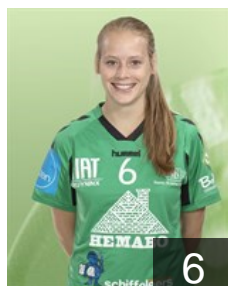

## Bartholomevis Merle

Position: Wing  
Place of birth: Hasselt  
Date of birth: 25.01.1996  
Height: 171 cm

 BEL

## Bemelmans Aurelie

Position: Right Wing  
Place of birth: Hasselt  
Date of birth: 01.06.1988  
Height: 160 cm

 BEL

## Castermans Charlotte

Position: Line Player  
Place of birth: Hasselt  
Date of birth: 31.10.1996  
Height: 170 cm

 BEL

## Jatulevice Renata

Position: Goalkeeper  
Place of birth: Vilnius  
Date of birth: 02.06.1989  
Height: 177 cm

 BEL