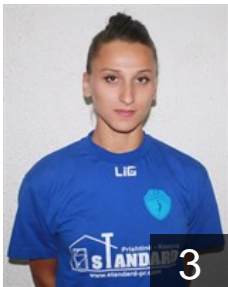

 KOS

Mekolli Lena

Position: Left Back
Place of birth: Wurzburg
Date of birth: 06.12.1997
Height: 174 cm

 KOS

Prelvukaj Florentina

Position: Left Wing
Place of birth: Prishtinë
Date of birth: 19.05.1998
Height: 161 cm

 KOS

Rama Burneta

Position: Left Back
Place of birth: Gjakovë
Date of birth: 22.02.1990
Height: 174 cm

CLUB COMPETITIONS - DELEGATION LIST

Women's European Cup - EHF Cup 2015/16

 KOS KHF Prishtina 1957 - Players

 KOS

Sefedini Mimoza

Position: Wing
Place of birth: Prishtine
Date of birth: 18.09.1988
Height: 168 cm

 KOS

Shala Rolanda

Position: Left Back
Place of birth: Prishtinë
Date of birth: 29.05.1996
Height: 165 cm