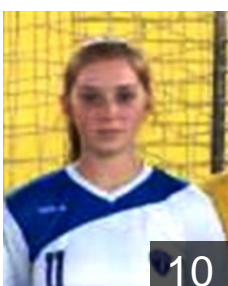

 KOS

Krasniqi Agnesa

Position: Goalkeeper
Place of birth: Prishtinë
Date of birth: 14.06.1998
Height: 178 cm

 KOS

Krasniqi Blede

Position: Right Back
Place of birth: Bocholt
Date of birth: 11.06.1996
Height: 187 cm

 KOS

Mekolli Lena

Position: Left Back
Place of birth: Wurzburg
Date of birth: 06.12.1997
Height: 174 cm

 KOS

Prelvukaj Florentina

Position: Left Wing
Place of birth: Prishtinë
Date of birth: 19.05.1998
Height: 161 cm