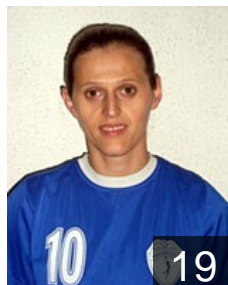

CLUB COMPETITIONS - DELEGATION LIST

Women's European Cup - EHF Cup 2015/16

 KOS KHF Prishtina 1957 - Players

 KOS

Alickaj Era

Position: Right Wing
Place of birth: Prishtina
Date of birth: 18.06.1995
Height: 168 cm

 KOS

Arifi Valbone

Position: Line Player
Place of birth: Devetak
Date of birth: 21.05.1977
Height: 170 cm

 KOS

Berisha Fitore

Position: Right Back
Place of birth: Prishtine
Date of birth: 06.07.1990
Height: 182 cm