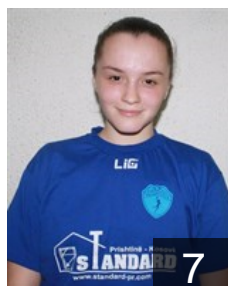

CLUB COMPETITIONS - DELEGATION LIST

Women's European Cup - EHF Cup 2015/16

 KOS KHF Prishtina 1957 - Players

 KOS

Alickaj Era

Position: Right Wing
Place of birth: Prishtina
Date of birth: 18.06.1995
Height: 168 cm

 KOS

Arifi Valbone

Position: Line Player
Place of birth: Devetak
Date of birth: 21.05.1977
Height: 170 cm

 KOS

Berisha Fitore

Position: Right Back
Place of birth: Prishtine
Date of birth: 06.07.1990
Height: 182 cm

 KOS

Berisha Qendresa

Position: Left Wing
Place of birth: Prishtine
Date of birth: 03.01.1996
Height: 159 cm

 KOS

Ferataj Pranvera

Position: Right Wing
Place of birth: Prishtinë
Date of birth: 21.04.1998
Height: 170 cm

 KOS

Hoti Emine

Position: Line Player
Place of birth: Prishtina
Date of birth: 30.08.1997
Height: 170 cm

 KOS

Kelmendi Njomeza

Position: Goalkeeper
Place of birth: Mitrovicë
Date of birth: 24.03.1994
Height: 170 cm