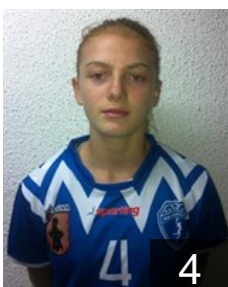

 KOS

Arifi Valbone

Position: Line Player
Place of birth: Devetak
Date of birth: 21.05.1977
Height: 170 cm

 KOS

Berisha Fitore

Position: Right Back
Place of birth: Prishtine
Date of birth: 06.07.1990
Height: 182 cm

 KOS

Berisha Qendresa

Position: Left Wing
Place of birth: Prishtine
Date of birth: 03.01.1996
Height: 159 cm

 KOS

Ferataj Pranvera

Position: Right Wing
Place of birth: Prishtinë
Date of birth: 21.04.1998
Height: 170 cm

 KOS

Hoti Emine

Position: Line Player
Place of birth: Prishtina
Date of birth: 30.08.1997
Height: 170 cm

 KOS

Kelmendi Njomeza

Position: Goalkeeper
Place of birth: Mitrovicë
Date of birth: 24.03.1994
Height: 170 cm