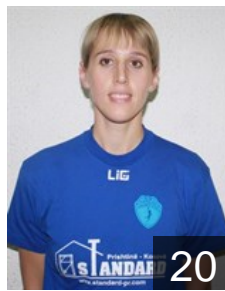

KOS

Toverlani Admire

Position: Right Back
Place of birth: Ferizaj
Date of birth: 16.06.1983
Height: 183 cm