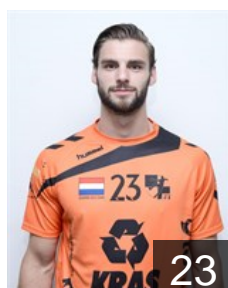

 **NED**

**Schellekens Dennis**

Position: Goalkeeper  
Place of birth: Utrecht  
Date of birth: 08.10.1990  
Height: 188 cm  
Weight: 85 kg

 **NED**

**Schilder Jan**

Position: Line Player  
Place of birth: Amsterdam  
Date of birth: 24.01.1990  
Height: 187 cm  
Weight: 119 kg

 **NED**

**Schilder Mark**

Position: Centre Back  
Place of birth: Purmerend  
Date of birth: 27.02.1993  
Height: 181 cm  
Weight: 79 kg

 **NED**

**Schilder Stefan**

Position: Left Wing  
Place of birth: Purmerend  
Date of birth: 27.02.1993  
Height: 181 cm  
Weight: 72 kg