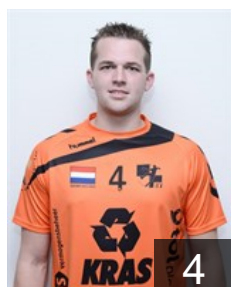

## Baijens Dani

Position: Centre Back  
Place of birth: Rotterdam  
Date of birth: 05.05.1998  
Height: -  
Weight: -

 NED

## Beemsterboer Jaap

Position: Left Back  
Place of birth: Hoorn  
Date of birth: 09.04.1993  
Height: 199 cm  
Weight: 101 kg

 NED

## Coesel Dico

Position: Right Wing  
Place of birth: Purmerend  
Date of birth: 08.02.1993  
Height: 188 cm  
Weight: 87 kg

 NED