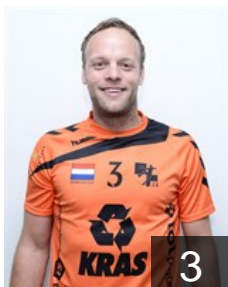

CLUB COMPETITIONS - DELEGATION LIST

Men's European Cup - EHF Cup 2015/16

NED HV KRAS/Volendam - Players

NED

Vink Matthijs

Position: Line Player
Place of birth: Noordwijkerhout
Date of birth: 26.10.1981
Height: 198 cm
Weight: 102 kg