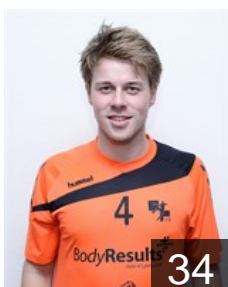

NED

Zwarthoed Rick

Position: Line Player
Place of birth: Volendam
Date of birth: 13.09.1994
Height: 183 cm
Weight: 86 kg

TEAM OFFICIALS

NED

Schmetz Mark

Date of birth: 03.01.1977