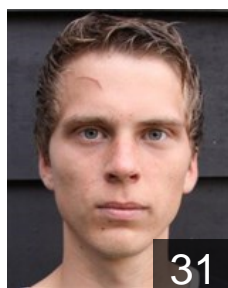

 **NED**

**Schilder Mark**

Position: Centre Back  
Place of birth: Purmerend  
Date of birth: 27.02.1993  
Height: 181 cm  
Weight: 79 kg

 **NED**

**Schilder Stefan**

Position: Left Wing  
Place of birth: Purmerend  
Date of birth: 27.02.1993  
Height: 181 cm  
Weight: 72 kg

 **NED**

**Smits Jorn**

Position: Left Back  
Place of birth: Geleen  
Date of birth: 03.09.1992  
Height: 192 cm  
Weight: 83 kg

 **NED**

**Van Buren Maurits**

Position: Right Wing  
Place of birth: Geleen  
Date of birth: 05.07.1993  
Height: 180 cm  
Weight: 81 kg

 **NED**

**Veerman Jack**

Position: Left Back  
Place of birth: Volendam  
Date of birth: 24.11.1995  
Height: 185 cm  
Weight: 88 kg