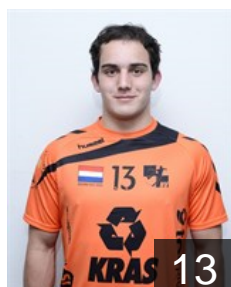

 **NED**

**Koper Bart**

Position: Left Back  
Place of birth: Wervenshoof  
Date of birth: 27.11.1995  
Height: 183 cm  
Weight: 86 kg

 **NED**

**Kwakman Casper**

Position: Goalkeeper  
Place of birth: Purmerend  
Date of birth: 25.03.1993  
Height: 184 cm  
Weight: 101 kg

 **NED**

**Molenaar Beau**

Position: Right Wing  
Place of birth: Purmerend  
Date of birth: 14.09.1992  
Height: 185 cm  
Weight: 72 kg

 **NED**

**Postel Duncan**

Position: Line Player  
Place of birth: Aalborg  
Date of birth: 16.05.1996  
Height: -  
Weight: -

 **NED**

**Schellekens Dennis**

Position: Goalkeeper  
Place of birth: Utrecht  
Date of birth: 08.10.1990  
Height: 188 cm  
Weight: 85 kg

 **NED**

**Schilder Jan**

Position: Line Player  
Place of birth: Amsterdam  
Date of birth: 24.01.1990  
Height: 187 cm  
Weight: 119 kg