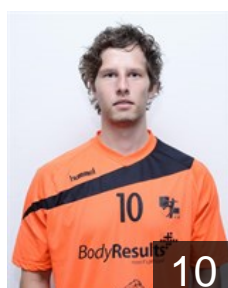

 **NED**

**Schellekens Dennis**

Position: Goalkeeper  
Place of birth: Utrecht  
Date of birth: 08.10.1990  
Height: 188 cm  
Weight: 85 kg

 **NED**

**Schilder Jan**

Position: Line Player  
Place of birth: Amsterdam  
Date of birth: 24.01.1990  
Height: 187 cm  
Weight: 119 kg

 **NED**

**Schilder Mark**

Position: Centre Back  
Place of birth: Purmerend  
Date of birth: 27.02.1993  
Height: 181 cm  
Weight: 79 kg

 **NED**

**Schilder Stefan**

Position: Left Wing  
Place of birth: Purmerend  
Date of birth: 27.02.1993  
Height: 181 cm  
Weight: 72 kg