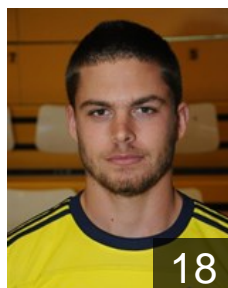

CLUB COMPETITIONS - DELEGATION LIST

Men's European Cup - EHF Cup 2015/16

 **ISR** Maccabi G CITY Rishon Lezion - Players

 **ISR**

Almosninos Itamar

Position: Left Back
Place of birth: rehovot
Date of birth: 13.03.1996
Height: -
Weight: -

 **ISR**

Avraham Gal Moshe

Position: Left Wing
Place of birth: Eilat
Date of birth: 15.08.1981
Height: 178 cm
Weight: 76 kg

 **SLO**

Cancar Dejan

Position: Left Back
Place of birth: Doboj
Date of birth: 24.03.1986
Height: 191 cm
Weight: 100 kg

 **ISR**

Friedmann Daniel Andres

Position: Right Wing
Place of birth: Rechovot
Date of birth: 19.11.1990
Height: 184 cm
Weight: 84 kg

 **ISR**

Gera Omer

Position: Line Player
Place of birth: Rishon Lezion
Date of birth: 28.07.1992
Height: 188 cm
Weight: 92 kg