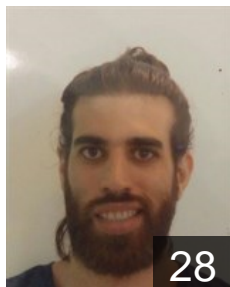

 **ISR**

Peres Shalem Sharon

Position: Left Wing
Place of birth: Rishon Lezion
Date of birth: 25.06.1995
Height: -
Weight: -

 **ISR**

Roiter Eran

Position: Left Wing
Place of birth: Rishon Lezion
Date of birth: 06.11.1988
Height: 170 cm
Weight: 70 kg

 **ISR**

Rosental Ariel

Position: Centre Back
Place of birth: Buenos Aires
Date of birth: 03.08.1986
Height: 182 cm
Weight: 78 kg

CLUB COMPETITIONS - DELEGATION LIST

Men's European Cup - EHF Cup 2015/16

 **ISR** Maccabi G CITY Rishon Lezion - Players

 **ISR**

Rubin Reuven Nadav

Position: Left Back
Place of birth: Petach Tikva
Date of birth: 06.10.1986
Height: 194 cm
Weight: 92 kg

 **ISR**

Shikloshi Eldar

Position: Goalkeeper
Place of birth: Rishon Lezion
Date of birth: 05.03.1990
Height: 191 cm
Weight: 91 kg