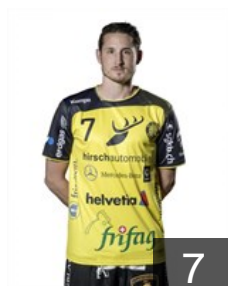

GER

Linde Lukas

Position: Left Back
Place of birth: St. Gallen
Date of birth: 01.07.1996
Height: 192 cm
Weight: 87 kg

CLUB COMPETITIONS - DELEGATION LIST

Men's European Cup - EHF Cup 2015/16

 SUI TSV St. Otmar St. Gallen - Players

SRB

Milovic Igor

Position: Right Back
Place of birth: Vrbas
Date of birth: 10.06.1989
Height: 195 cm
Weight: 95 kg

SUI

Petrig Yves

Position: Left Wing
Place of birth: Einsiedeln
Date of birth: 09.06.1989
Height: 184 cm
Weight: 87 kg

KOS

Ramadani Sharr

Position: Right Wing
Place of birth: Uster
Date of birth: 17.10.1989
Height: -
Weight: -

SUI

Ryser Jeremias

Position: Right Wing
Place of birth: St. Gallen
Date of birth: 03.05.1989
Height: 186 cm
Weight: 86 kg