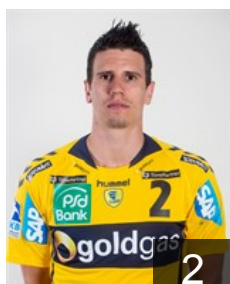

 GER

Pekeler Hendrik

Position: Line Player
Place of birth: Itzehoe
Date of birth: 02.07.1991
Height: 203 cm
Weight: 101 kg

 ISL

Petersson Alexander

Position: Right Back
Place of birth: Riga
Date of birth: 02.07.1980
Height: 186 cm
Weight: 87 kg

 NOR

Reinkind Harald

Position: Right Back
Place of birth: Trondheim
Date of birth: 17.08.1992
Height: 196 cm
Weight: 95 kg

 MKD

Ristovski Borko

Position: Goalkeeper
Place of birth: Skopje
Date of birth: 02.11.1982
Height: 190 cm
Weight: 98 kg

 SUI

Schmid Andre

Position: Centre Back
Place of birth: Horgen
Date of birth: 30.08.1983
Height: 190 cm
Weight: 86 kg

 ISL

Sigurmannsson Stefan Rafn

Position: Left Wing
Place of birth: Hafnarfjörður
Date of birth: 19.05.1990
Height: 197 cm
Weight: 101 kg