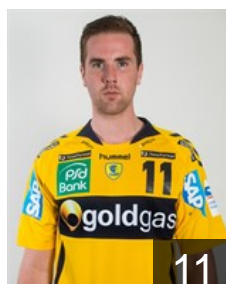

 GER

Pekeler Hendrik

Position: Line Player
Place of birth: Itzehoe
Date of birth: 02.07.1991
Height: 203 cm
Weight: 101 kg

 ISL

Petersson Alexander

Position: Right Back
Place of birth: Riga
Date of birth: 02.07.1980
Height: 186 cm
Weight: 87 kg

 NOR

Reinkind Harald

Position: Right Back
Place of birth: Trondheim
Date of birth: 17.08.1992
Height: 196 cm
Weight: 95 kg

 MKD

Ristovski Borko

Position: Goalkeeper
Place of birth: Skopje
Date of birth: 02.11.1982
Height: 190 cm
Weight: 98 kg

 SUI

Schmid Andre

Position: Centre Back
Place of birth: Horgen
Date of birth: 30.08.1983
Height: 190 cm
Weight: 86 kg

 ISL

Sigurmannsson Stefan Rafn

Position: Left Wing
Place of birth: Hafnarfjörður
Date of birth: 19.05.1990
Height: 197 cm
Weight: 101 kg