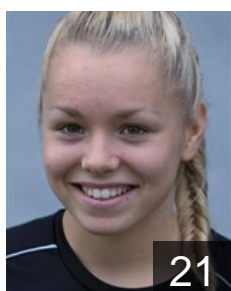

7

 NOR

Brattset Kari

Position: Line Player
Place of birth: Fredrikstad
Date of birth: 15.02.1991
Height: 183 cm

9

 NOR

Bronsta Trine

Position: Back
Place of birth: Drammen
Date of birth: 04.09.1993
Height: 170 cm

19

 NOR

Christensen Emilie

Position: Centre Back
Place of birth: Oslo
Date of birth: 13.04.1993
Height: 176 cm

17

 NOR

Ellertsen Line

Position: Back
Place of birth: Stavanger
Date of birth: 04.06.1998
Height: 174 cm

21

 NOR

Hovland Ane Landaas

Position: Line Player
Place of birth: drammen
Date of birth: 22.03.1998
Height: 169 cm

22

 NOR

Iversen Monica

Position: Line Player
Place of birth: Drammen
Date of birth: 12.03.1985
Height: 179 cm

5

 NOR

Johanesen Silje Meese

Position: Goalkeeper
Place of birth: Drammen
Date of birth: 02.10.1997
Height: 181 cm

1

 NOR

Kristiansen Charlotte

Position: Back
Place of birth: Stavanger
Date of birth: 28.02.1989
Height: -