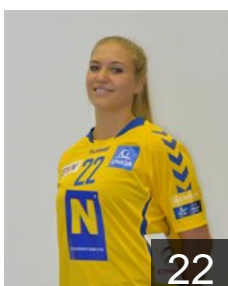

 LTU

Vijunaite Sonata

Position: Line Player
Place of birth: Lietuva
Date of birth: 23.02.1980
Height: -

 AUT

Wess Claudia

Position: Right Back
Place of birth: Wien
Date of birth: 15.06.1995
Height: -

 HUN

Wieszne Mehlmann Ibolya

Position: Right Back
Place of birth: Pecs
Date of birth: 04.11.1981
Height: 192 cm

Left Club

 AUT

Kaiser Stefanie

Position: Line Player
Place of birth: Wiener Neustadt
Date of birth: 31.10.1992
Height: 181 cm