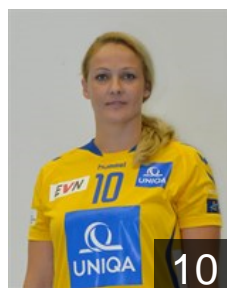

CLUB COMPETITIONS - DELEGATION LIST

Women's European Cup - EHF Champions League 2015/16

WOMEN'S

 AUT Hypo Niederösterreich - Players

 AUT

Berisha Altina

Position: Left Back
Place of birth: Vienna
Date of birth: 24.11.1994
Height: 181 cm

 AUT

Budecevic Marina

Position: Left Back
Place of birth: Sremska
Date of birth: 25.11.1982
Height: 177 cm

 AUT

Dedic Mirela

Position: Left Wing
Place of birth: Bruck an der Mur
Date of birth: 15.12.1991
Height: 169 cm

 AUT

Flöck Verena

Position: Goalkeeper
Place of birth: Vienna
Date of birth: 29.06.1992
Height: 176 cm

 AUT

Goricanec Martina

Position: Centre Back
Place of birth: Feldkirch
Date of birth: 19.09.1993
Height: 180 cm