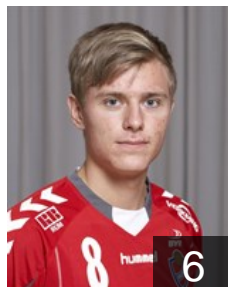

CLUB COMPETITIONS - DELEGATION LIST

Men's European Cup - EHF Cup 2014/15

ISL Haukar - Players

ISL

Baumruk Adam Haukur

Position: Left Wing
Place of birth: Reykjavik
Date of birth: 22.03.1994
Height: 196 cm
Weight: 89 kg

ISL

Brynjolfsson Brynjolfur

Position: Right Wing
Place of birth: Reykjavik
Date of birth: 14.03.1993
Height: 184 cm
Weight: 76 kg

ISL

Eiriksson Egill

Position:
Place of birth: Reykjavik
Date of birth: 12.02.1993
Height: 175 cm
Weight: 85 kg