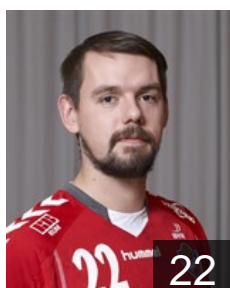

ISL

Ingimarsson Matthias

Position: Line Player
Place of birth: Reykjavik
Date of birth: 31.07.1983
Height: 193 cm
Weight: 98 kg