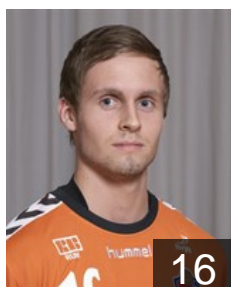

 ISL

Thrainsson Thröstur

Position: Right Wing
Place of birth: Reykjavik
Date of birth: 20.08.1988
Height: 186 cm
Weight: 89 kg

 ISL

Traustason Thorarinn

Position:
Place of birth: Reykjavik
Date of birth: 17.02.1997
Height: -
Weight: -