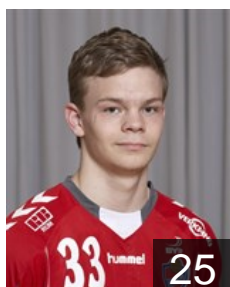

ISL

Brynjolfsson Brynjolfur

Position: Right Wing
Place of birth: Reykjavik
Date of birth: 14.03.1993
Height: 184 cm
Weight: 76 kg

ISL

Eiriksson Egill

Position:
Place of birth: Reykjavik
Date of birth: 12.02.1993
Height: 175 cm
Weight: 85 kg

ISL

Gudjonsson Gretar Ari

Position:
Place of birth: Reykjavik
Date of birth: 09.06.1996
Height: -
Weight: -

ISL

Gudmundsson Arnar Ingi

Position: Right Wing
Place of birth: Reykjavik
Date of birth: 06.07.1993
Height: 175 cm
Weight: 82 kg