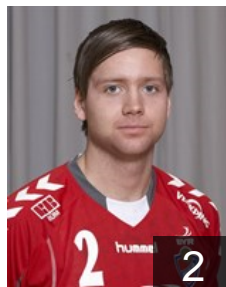

ISL

Thorgeirsson Tjörvi

Position:
Place of birth: Reykjavik
Date of birth: 20.06.1990
Height: 186 cm
Weight: 90 kg