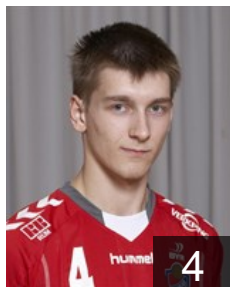

CLUB COMPETITIONS - DELEGATION LIST

Men's European Cup - EHF Cup 2014/15

ISL Haukar - Players

ISL

Baumruk Adam Haukur

Position: Left Wing
Place of birth: Reykjavik
Date of birth: 22.03.1994
Height: 196 cm
Weight: 89 kg

ISL

Brynjolfsson Brynjolfur

Position: Right Wing
Place of birth: Reykjavik
Date of birth: 14.03.1993
Height: 184 cm
Weight: 76 kg

ISL

Eiriksson Egill

Position:
Place of birth: Reykjavik
Date of birth: 12.02.1993
Height: 175 cm
Weight: 85 kg