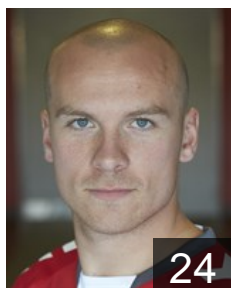

 ISL

Steinthorsson Arnar Steinn

Position: Right Back
Place of birth: Reykjavik
Date of birth: 03.12.1991
Height: 188 cm
Weight: 87 kg

 ISL

Thorgeirsson Tjörvi

Position:
Place of birth: Reykjavik
Date of birth: 20.06.1990
Height: 186 cm
Weight: 90 kg