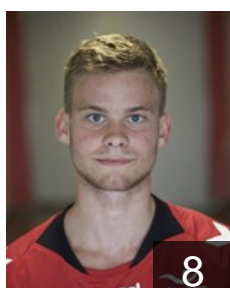

ISL

Hauksson Vilhjalmur Geir

Position: Left Wing
Place of birth: Reykjavik
Date of birth: 09.05.1994
Height: -
Weight: -