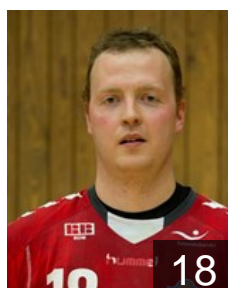

ISL

Heimisson Heimir Oli

Position: Line Player
Place of birth: Hafnarfjordur
Date of birth: 27.05.1990
Height: 202 cm
Weight: 105 kg

ISL

Ingimarsson Matthias

Position: Line Player
Place of birth: Reykjavik
Date of birth: 31.07.1983
Height: 193 cm
Weight: 98 kg