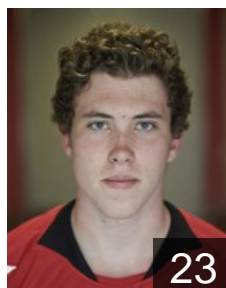

ISL

Traustason Thorarinn

Position:
Place of birth: Reykjavik
Date of birth: 17.02.1997
Height: -
Weight: -