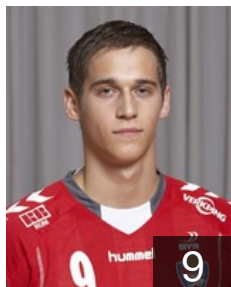

ISL

Petursson Einar Petur

Position: Left Wing
Place of birth: Reykjavik
Date of birth: 23.05.1991
Height: 178 cm
Weight: 70 kg

CLUB COMPETITIONS - DELEGATION LIST

Men's European Cup - EHF Cup 2014/15

 ISL Haukar - Players