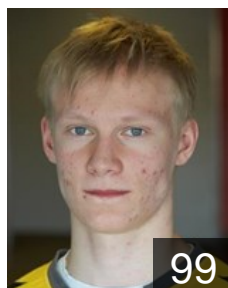

ISL

Brynjolfsson Brynjolfur

Position: Right Wing
Place of birth: Reykjavik
Date of birth: 14.03.1993
Height: 184 cm
Weight: 76 kg

ISL

Eiriksson Egill

Position:
Place of birth: Reykjavik
Date of birth: 12.02.1993
Height: 175 cm
Weight: 85 kg

ISL

Gudjonsson Gretar Ari

Position:
Place of birth: Reykjavik
Date of birth: 09.06.1996
Height: -
Weight: -

ISL

Gudmundsson Arnar Ingi

Position: Right Wing
Place of birth: Reykjavik
Date of birth: 06.07.1993
Height: 175 cm
Weight: 82 kg