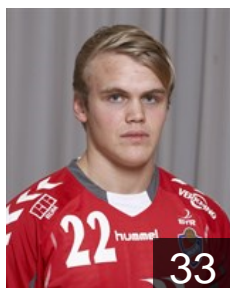

CLUB COMPETITIONS - DELEGATION LIST

Men's European Cup - EHF Cup 2014/15

ISL Haukar - Players

ISL

Baumruk Adam Haukur

Position: Left Wing
Place of birth: Reykjavik
Date of birth: 22.03.1994
Height: 196 cm
Weight: 89 kg

ISL

Brynjolfsson Brynjolfur

Position: Right Wing
Place of birth: Reykjavik
Date of birth: 14.03.1993
Height: 184 cm
Weight: 76 kg

ISL

Eiriksson Egill

Position:
Place of birth: Reykjavik
Date of birth: 12.02.1993
Height: 175 cm
Weight: 85 kg