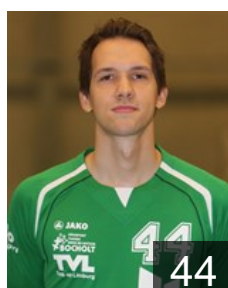

 BEL

Haex Bert

Position: Right Wing
Place of birth: Genk
Date of birth: 13.06.1994
Height: 188 cm
Weight: 80 kg

 NED

Hanssen Ruud

Position:
Place of birth: Heythuysen
Date of birth: 23.07.1974
Height: 190 cm
Weight: 86 kg

 BEL

Kedziora Bartosz

Position: Back
Place of birth: Glogow
Date of birth: 31.12.1990
Height: -
Weight: -

 BEL

Kedziora Damian

Position: Left Wing
Place of birth: Glogow
Date of birth: 18.05.1987
Height: -
Weight: -