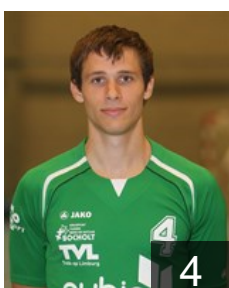

 BEL

Mrowiec Marek

Position: Right Back
Place of birth: Opole
Date of birth: 05.01.1991
Height: 187 cm
Weight: 87 kg

 BEL

Tasevski Vladimir

Position: Left Back
Place of birth: Bitola
Date of birth: 04.05.1983
Height: 183 cm
Weight: 85 kg

 BEL

Valkenborgh Roel

Position: Back
Place of birth: Neerpelt
Date of birth: 15.11.1988
Height: -
Weight: -

 NED

Van Schie Léon

Position: Line Player
Place of birth: 's-Gravenhage
Date of birth: 13.04.1988
Height: 180 cm
Weight: 90 kg

 BEL

Wertelaers Brecht

Position: Right Back
Place of birth: Bree
Date of birth: 23.07.1990
Height: 181 cm
Weight: 74 kg