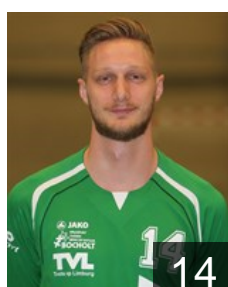

 BEL

Kedziora Bartosz

Position: Back
Place of birth: Glogow
Date of birth: 31.12.1990
Height: -
Weight: -

 BEL

Kedziora Damian

Position: Left Wing
Place of birth: Glogow
Date of birth: 18.05.1987
Height: -
Weight: -

 NED

Kittel Andreas

Position: Left Wing
Place of birth: Sittard
Date of birth: 12.02.1985
Height: 184 cm
Weight: 81 kg

 BEL

Lamers Brecht

Position: Back
Place of birth: Bocholt
Date of birth: 01.06.1994
Height: 180 cm
Weight: 75 kg