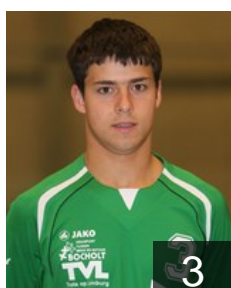

 BEL

Kedziora Bartosz

Position: Back
Place of birth: Glogow
Date of birth: 31.12.1990
Height: -
Weight: -

 BEL

Kedziora Damian

Position: Left Wing
Place of birth: Glogow
Date of birth: 18.05.1987
Height: -
Weight: -

 NED

Kittel Andreas

Position: Left Wing
Place of birth: Sittard
Date of birth: 12.02.1985
Height: 184 cm
Weight: 81 kg

 BEL

Lamers Brecht

Position: Back
Place of birth: Bocholt
Date of birth: 01.06.1994
Height: 180 cm
Weight: 75 kg