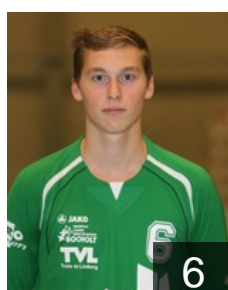

 NED

Cremers Jordi

Position: Line Player
Place of birth: Beek
Date of birth: 06.03.1990
Height: 182 cm
Weight: 83 kg

 BEL

Denert David

Position: Left Wing
Place of birth: Eupen
Date of birth: 28.04.1992
Height: 180 cm
Weight: 78 kg

 BEL

Gijbels Stef

Position:
Place of birth: Neerpelt
Date of birth: 23.07.1996
Height: 200 cm
Weight: 105 kg

 BEL

Gijbels Tom

Position:
Place of birth: Neerpelt
Date of birth: 01.02.1994
Height: 194 cm
Weight: 115 kg

 BEL

Haex Bert

Position: Right Wing
Place of birth: Genk
Date of birth: 13.06.1994
Height: 188 cm
Weight: 80 kg

 NED

Hanssen Ruud

Position:
Place of birth: Heythuysen
Date of birth: 23.07.1974
Height: 190 cm
Weight: 86 kg

 BEL

Kedziora Bartosz

Position: Back
Place of birth: Glogow
Date of birth: 31.12.1990
Height: -
Weight: -

 BEL

Kedziora Damian

Position: Left Wing
Place of birth: Glogow
Date of birth: 18.05.1987
Height: -
Weight: -