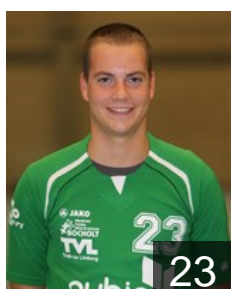

CLUB COMPETITIONS - DELEGATION LIST

Men's European Cup - EHF Cup 2014/15

 BEL *Sezoens Achilles Bocholt - Players*

 NED

Alberts Björn

Position:
Place of birth: Geleen
Date of birth: 03.08.1978
Height: 196 cm
Weight: 90 kg

 NED

Cremers Jordi

Position: Line Player
Place of birth: Beek
Date of birth: 06.03.1990
Height: 182 cm
Weight: 83 kg

 BEL

Denert David

Position: Left Wing
Place of birth: Eupen
Date of birth: 28.04.1992
Height: 180 cm
Weight: 78 kg