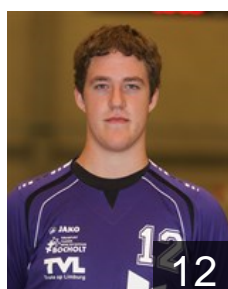

 NED

Cremers Jordi

Position: Line Player
Place of birth: Beek
Date of birth: 06.03.1990
Height: 182 cm
Weight: 83 kg

 BEL

Denert David

Position: Left Wing
Place of birth: Eupen
Date of birth: 28.04.1992
Height: 180 cm
Weight: 78 kg