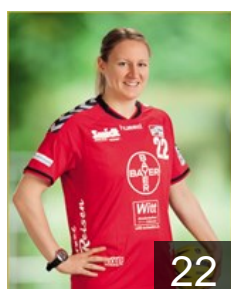

1

 GER

Heldmann Johanna

Position: Right Back
Place of birth: Bonn
Date of birth: 31.08.1995
Height: 177 cm

9

 GER

Hoemann Viktoria

Position: Left Wing
Place of birth: Köln
Date of birth: 16.06.1997
Height: 171 cm

6

 GER

Jochin Anne

Position: Centre Back
Place of birth: Neubrandenburg
Date of birth: 04.03.1985
Height: 174 cm

19

 GER

Jörgens Jennifer

Position: Left Wing
Place of birth: Wermelskirchen
Date of birth: 11.06.1993
Height: 164 cm

20

 GER

Karolius Jenny

Position: Line Player
Place of birth: Berlin
Date of birth: 24.05.1986
Height: 181 cm

14

CLUB COMPETITIONS - DELEGATION LIST

Women's European Cup - EHF Cup 2014/15

 GER TSV Bayer 04 - Werksellen - Players

 GER
Knippert Amelie
Position: Back
Place of birth: Herdecke
Date of birth: 16.01.1997
Height: 176 cm

 LTU
Latakaite-Willig Ruta
Position: Centre Back
Place of birth: Vilnius
Date of birth: 21.11.1979
Height: 7 cm