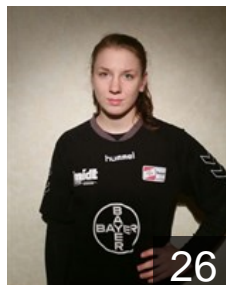

 GER
Ruthenbeck Ramona
Position: Centre Back
Place of birth: Leverkusen
Date of birth: 13.02.1996
Height: -

 AZE
Salamakha Valentyna
Position: Goalkeeper
Place of birth: Kirowograd
Date of birth: 23.04.1986
Height: 175 cm

CLUB COMPETITIONS - DELEGATION LIST

Women's European Cup - EHF Cup 2014/15

 GER TSV Bayer 04 - Werksellen - Players

 GER

Seidel Anna

Position: Line Player
Place of birth: Bottrop
Date of birth: 18.07.1995
Height: 168 cm