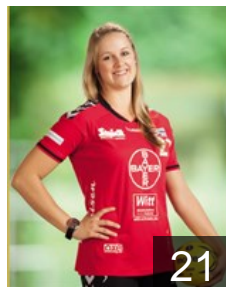

CLUB COMPETITIONS - DELEGATION LIST

Women's European Cup - EHF Cup 2014/15

 GER TSV Bayer 04 - Werksellen - Players

 GER

Adams Pia

Position: Left Back
Place of birth: Leverkusen
Date of birth: 07.01.1996
Height: -

13

 GER

Adeberg Natalie

Position: Left Back
Place of birth: Wiesbaden
Date of birth: 19.01.1993
Height: 176 cm

21

 BEL

Braun Kim

Position: Left Wing
Place of birth: Eupen
Date of birth: 06.02.1997
Height: 175 cm