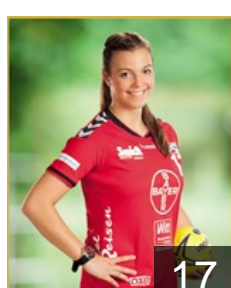

 GER
Naidzinavicius Kim
Position: Centre Back
Place of birth: Gelnhausen
Date of birth: 06.04.1991
Height: 183 cm

 GER
Otte Melina
Position: Line Player
Place of birth: Schwelm
Date of birth: 16.04.1994
Height: 165 cm

 GER
Pelz Annalena
Position: Right Wing
Place of birth: Traunstein
Date of birth: 24.03.1996
Height: 164 cm

 GER
Pommeranz Anne
Position: Right Wing
Place of birth: Bergisch
Date of birth: 17.05.1997
Height: 181 cm

 GER
Rode Jennifer
Position: Right Back
Place of birth: Berlin
Date of birth: 03.08.1995
Height: -

 GER
Romeike Sabrina
Position: Goalkeeper
Place of birth: Freiburg
Date of birth: 11.04.1996
Height: 170 cm