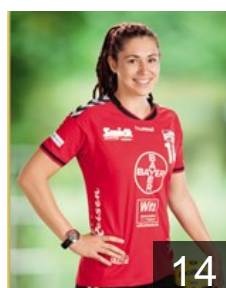

GER

Karolius Jenny

Position: Line Player
Place of birth: Berlin
Date of birth: 24.05.1986
Height: 181 cm

14