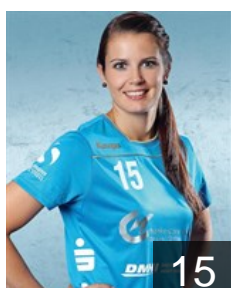

Luschnat Melissa

Position: Left Wing
Place of birth: Buxtehude
Date of birth: 17.07.1992
Height: 170 cm

 GER

Melbeck Stefanie

Position: Left Back
Place of birth: Hamburg
Date of birth: 16.04.1977
Height: 174 cm

 GER

Oldenburg Jessica

Position: Left Back
Place of birth: Wismar
Date of birth: 28.08.1991
Height: 182 cm

 GER

Pingel Liljana

Position: Left Back
Place of birth: Geesthacht
Date of birth: 19.01.1994
Height: 175 cm