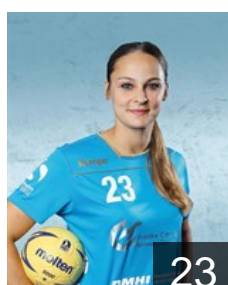

 GER

Bülau Randy

Position: Centre Back
Place of birth: Flensburg
Date of birth: 24.11.1981
Height: 168 cm

 GER

de Beer Stefanie

Position: Right Wing
Place of birth: Berlin
Date of birth: 19.12.1988
Height: 178 cm

 NED

Deen Marcella

Position: Line Player
Place of birth: Heemskerk
Date of birth: 19.06.1988
Height: 173 cm

 GER

Fischer Lone

Position: Left Wing
Place of birth: Schleswig
Date of birth: 08.09.1988
Height: 165 cm

 GER

Gronemann Julia

Position: Goalkeeper
Place of birth: Kassel
Date of birth: 17.02.1985
Height: 183 cm

 GER

Gubernatis Friederike

Position: Right Back
Place of birth: Hamburg
Date of birth: 01.04.1988
Height: 177 cm

 GER

Hayn Maxi

Position: Right Wing
Place of birth: Neubrandenburg
Date of birth: 08.02.1988
Height: 166 cm

 GER

Heinrich Rieke Lotta

Position: Left Back
Place of birth: Soltau
Date of birth: 13.04.1995
Height: 183 cm