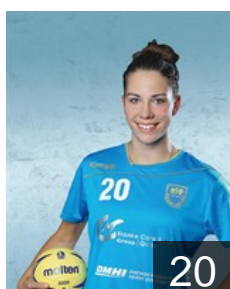

CLUB COMPETITIONS - DELEGATION LIST

Women's European Cup - EHF Cup 2014/15

 GER *Buxtehuder SV - Players*

 SWE

Ågren Ulrika

Position: Line Player
Place of birth: Bankeryd
Date of birth: 13.07.1987
Height: 178 cm

 GER

Axmann Natalie

Position: Line Player
Place of birth: Buxtehude
Date of birth: 03.11.1997
Height: 177 cm

 GER

Bök Emily

Position: Left Wing
Place of birth: Buxtehude
Date of birth: 26.04.1998
Height: -

 GER

Bülau Randy

Position: Centre Back
Place of birth: Flensburg
Date of birth: 24.11.1981
Height: 168 cm

 GER

de Beer Stefanie

Position: Right Wing
Place of birth: Berlin
Date of birth: 19.12.1988
Height: 178 cm