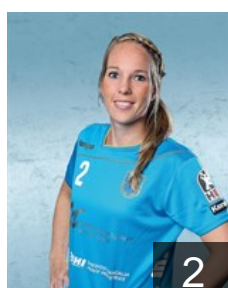

 GER

Bülau Randy

Position: Centre Back
Place of birth: Flensburg
Date of birth: 24.11.1981
Height: 168 cm

 GER

de Beer Stefanie

Position: Right Wing
Place of birth: Berlin
Date of birth: 19.12.1988
Height: 178 cm

 NED

Deen Marcella

Position: Line Player
Place of birth: Heemskerk
Date of birth: 19.06.1988
Height: 173 cm

 GER

Fischer Lone

Position: Left Wing
Place of birth: Schleswig
Date of birth: 08.09.1988
Height: 165 cm