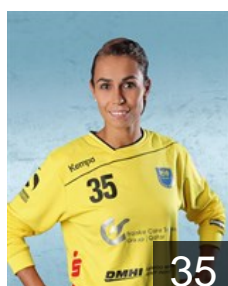

 GER

Bülau Randy

Position: Centre Back
Place of birth: Flensburg
Date of birth: 24.11.1981
Height: 168 cm

 GER

de Beer Stefanie

Position: Right Wing
Place of birth: Berlin
Date of birth: 19.12.1988
Height: 178 cm

 NED

Deen Marcella

Position: Line Player
Place of birth: Heemskerk
Date of birth: 19.06.1988
Height: 173 cm

 GER

Fischer Lone

Position: Left Wing
Place of birth: Schleswig
Date of birth: 08.09.1988
Height: 165 cm

 GER

Gronemann Julia

Position: Goalkeeper
Place of birth: Kassel
Date of birth: 17.02.1985
Height: 183 cm

 GER

Gubernatis Friederike

Position: Right Back
Place of birth: Hamburg
Date of birth: 01.04.1988
Height: 177 cm

 GER

Hayn Maxi

Position: Right Wing
Place of birth: Neubrandenburg
Date of birth: 08.02.1988
Height: 166 cm

 GER

Heinrich Rieke Lotta

Position: Left Back
Place of birth: Soltau
Date of birth: 13.04.1995
Height: 183 cm