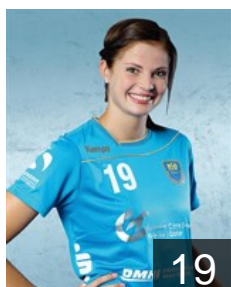

Klein Isabell

Position: Right Back
Place of birth: München
Date of birth: 28.06.1984
Height: 172 cm

 GER

Lenz Antje

Position: Goalkeeper
Place of birth: Rostock
Date of birth: 15.08.1988
Height: 181 cm

 GER

Luschnat Melissa

Position: Left Wing
Place of birth: Buxtehude
Date of birth: 17.07.1992
Height: 170 cm

 GER

Melbeck Stefanie

Position: Left Back
Place of birth: Hamburg
Date of birth: 16.04.1977
Height: 174 cm

 GER

Oldenburg Jessica

Position: Left Back
Place of birth: Wismar
Date of birth: 28.08.1991
Height: 182 cm

 GER

Pingel Liljana

Position: Left Back
Place of birth: Geesthacht
Date of birth: 19.01.1994
Height: 175 cm