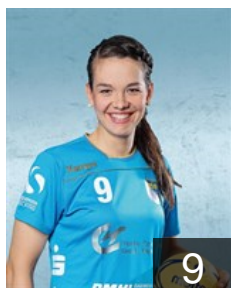

Klein Isabell

Position: Right Back
Place of birth: München
Date of birth: 28.06.1984
Height: 172 cm

 GER

Lenz Antje

Position: Goalkeeper
Place of birth: Rostock
Date of birth: 15.08.1988
Height: 181 cm

 GER

Luschnat Melissa

Position: Left Wing
Place of birth: Buxtehude
Date of birth: 17.07.1992
Height: 170 cm

 GER

Melbeck Stefanie

Position: Left Back
Place of birth: Hamburg
Date of birth: 16.04.1977
Height: 174 cm