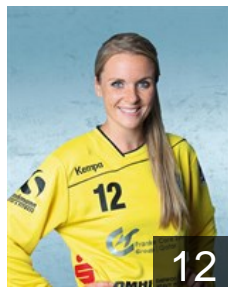

 GER

Hayn Maxi

Position: Right Wing
Place of birth: Neubrandenburg
Date of birth: 08.02.1988
Height: 166 cm

 GER

Heinrich Rieke Lotta

Position: Left Back
Place of birth: Soltau
Date of birth: 13.04.1995
Height: 183 cm

 GER

Herbst Julia

Position: Right Back
Place of birth: Hamburg
Date of birth: 12.01.1998
Height: -

CLUB COMPETITIONS - DELEGATION LIST

Women's European Cup - EHF Cup 2014/15

 GER Buxtehuder SV - Players

 GER

Klein Isabell

Position: Right Back
Place of birth: München
Date of birth: 28.06.1984
Height: 172 cm

 GER

Lenz Antje

Position: Goalkeeper
Place of birth: Rostock
Date of birth: 15.08.1988
Height: 181 cm

 GER

Luschnat Melissa

Position: Left Wing
Place of birth: Buxtehude
Date of birth: 17.07.1992
Height: 170 cm

 GER

Melbeck Stefanie

Position: Left Back
Place of birth: Hamburg
Date of birth: 16.04.1977
Height: 174 cm