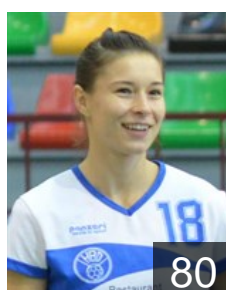

1

 LUX
Dickes Sharon
Position:
Place of birth: Dudelange
Date of birth: 24.06.1998
Height: 170 cm

5

 LUX
Gambini Svenia
Position: Left Wing
Place of birth: Esch/Alzette
Date of birth: 13.01.1999
Height: 163 cm

17

 POL
Goraj Marta Monika
Position: Line Player
Place of birth: Szczecin
Date of birth: 04.02.1986
Height: 176 cm

80

 POL
Hajduk Barbara
Position: Left Back
Place of birth: Opole
Date of birth: 03.03.1982
Height: 172 cm