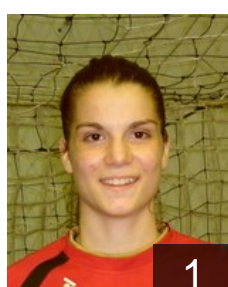

 SRB  
**Brauer Barbara**

Position: Right Back  
Place of birth: Beograd  
Date of birth: 18.05.1971  
Height: 180 cm

 GRE  
**Chotokouridou Kassandra**

Position:  
Place of birth: Katerini  
Date of birth: 31.07.1995  
Height: 180 cm

 GRE  
**Chrisi Maria**

Position: Left Wing  
Place of birth: Athens  
Date of birth: 10.05.1994  
Height: 163 cm

 GRE  
**Chronopoulou Chrysa**

Position: Left Back  
Place of birth: Athens  
Date of birth: 02.01.1994  
Height: 182 cm

 GRE  
**Diakogianni Eygenia**

Position:  
Place of birth: Athens  
Date of birth: 25.03.1998  
Height: 170 cm

 GRE  
**Efkarpidoy Katerina**

Position: Right Back  
Place of birth: Katerini  
Date of birth: 25.02.1994  
Height: 177 cm

 GRE  
**Gkouzouli Angeliki**

Position: Line Player  
Place of birth: Athens  
Date of birth: 10.07.1998  
Height: -

 GRE  
**Karacharisi Rafailia**

Position: Left Back  
Place of birth: Veroia  
Date of birth: 12.01.1996  
Height: 172 cm