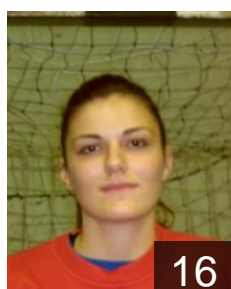

# CLUB COMPETITIONS - DELEGATION LIST

Women's European Cup - EHF Cup 2014/15

 GRE O.F.N. Ionias - Players

 GRE  
**Argyproulou Panagiota**

Position: Left Back  
Place of birth: Athens  
Date of birth: 16.06.1998  
Height: -

 SRB  
**Brauer Barbara**

Position: Right Back  
Place of birth: Beograd  
Date of birth: 18.05.1971  
Height: 180 cm

 GRE  
**Chotokouridou Kassandra**

Position:  
Place of birth: Katerini  
Date of birth: 31.07.1995  
Height: 180 cm

 GRE  
**Chrisi Maria**

Position: Left Wing  
Place of birth: Athens  
Date of birth: 10.05.1994  
Height: 163 cm

 GRE  
**Chronopoulou Chrysa**

Position: Left Back  
Place of birth: Athens  
Date of birth: 02.01.1994  
Height: 182 cm