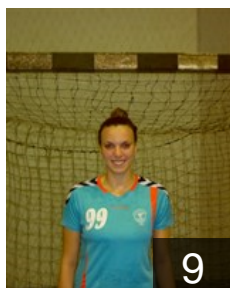

 GRE  
**Kotsampouikidou Zacharo**

Position:  
Place of birth: Kozani  
Date of birth: 12.03.1993  
Height: 178 cm

# CLUB COMPETITIONS - DELEGATION LIST

Women's European Cup - EHF Cup 2014/15

 GRE O.F.N. Ionias - Players

 GRE  
**Manda Eirini-Nektaria**  
Position: Left Wing  
Place of birth: Athens  
Date of birth: 25.05.1997  
Height: -

 GRE  
**Masmanidou Ariadni**  
Position: Line Player  
Place of birth: Athens  
Date of birth: 26.02.1992  
Height: 190 cm

 CYP  
**Papa Magdalini**  
Position: Left Back  
Place of birth: Larnaca  
Date of birth: 02.04.1994  
Height: 177 cm