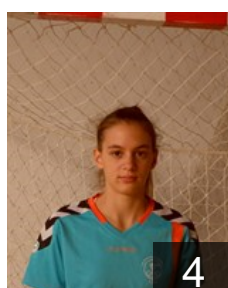

# CLUB COMPETITIONS - DELEGATION LIST

Women's European Cup - EHF Cup 2014/15

 GRE O.F.N. Ionias - Players

 GRE  
**Argyproulou Panagiota**

Position: Left Back  
Place of birth: Athens  
Date of birth: 16.06.1998  
Height: -

 SRB  
**Brauer Barbara**

Position: Right Back  
Place of birth: Beograd  
Date of birth: 18.05.1971  
Height: 180 cm

 GRE  
**Chotokouridou Kassandra**

Position:  
Place of birth: Katerini  
Date of birth: 31.07.1995  
Height: 180 cm

 GRE  
**Chrisi Maria**

Position: Left Wing  
Place of birth: Athens  
Date of birth: 10.05.1994  
Height: 163 cm

 GRE  
**Chronopoulou Chrysa**

Position: Left Back  
Place of birth: Athens  
Date of birth: 02.01.1994  
Height: 182 cm

 GRE  
**Diakogianni Eygenia**

Position:  
Place of birth: Athens  
Date of birth: 25.03.1998  
Height: 170 cm

 GRE  
**Efkarpidoy Katerina**

Position: Right Back  
Place of birth: Katerini  
Date of birth: 25.02.1994  
Height: 177 cm