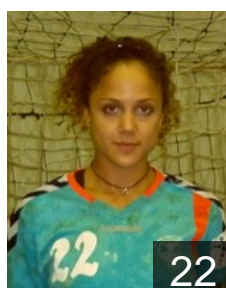

GRE
Tsakalou Lamprini
Position:
Place of birth: Arta
Date of birth: 07.08.1993
Height: 165 cm