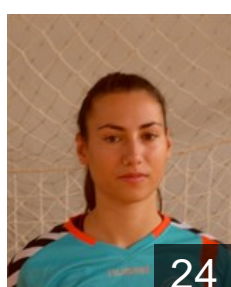

 GRE  
**Chrisi Maria**

Position: Left Wing  
Place of birth: Athens  
Date of birth: 10.05.1994  
Height: 163 cm

 GRE  
**Chronopoulou Chrysa**

Position: Left Back  
Place of birth: Athens  
Date of birth: 02.01.1994  
Height: 182 cm

 GRE  
**Diakogianni Eygenia**

Position:  
Place of birth: Athens  
Date of birth: 25.03.1998  
Height: 170 cm

 GRE  
**Efkarpidoy Katerina**

Position: Right Back  
Place of birth: Katerini  
Date of birth: 25.02.1994  
Height: 177 cm

 GRE  
**Gkouzouli Angeliki**

Position: Line Player  
Place of birth: Athens  
Date of birth: 10.07.1998  
Height: -

 GRE  
**Karacharisi Rafailia**

Position: Left Back  
Place of birth: Veroia  
Date of birth: 12.01.1996  
Height: 172 cm