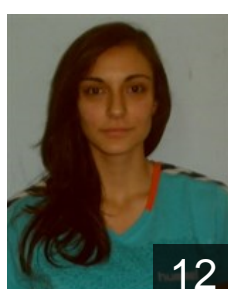

 GRE  
**Diakogianni Eygenia**

Position:  
Place of birth: Athens  
Date of birth: 25.03.1998  
Height: 170 cm

 GRE  
**Efkarpidoy Katerina**

Position: Right Back  
Place of birth: Katerini  
Date of birth: 25.02.1994  
Height: 177 cm

 GRE  
**Gkouzouli Angeliki**

Position: Line Player  
Place of birth: Athens  
Date of birth: 10.07.1998  
Height: -

 GRE  
**Karacharisi Rafailia**

Position: Left Back  
Place of birth: Veroia  
Date of birth: 12.01.1996  
Height: 172 cm

 GRE  
**Kepesidou Magdalini**

Position:  
Place of birth: Alexandroupoli  
Date of birth: 21.04.1997  
Height: -

 GRE  
**Kostopoulou Athina**

Position: Right Back  
Place of birth: Katerini  
Date of birth: 30.12.1995  
Height: 163 cm