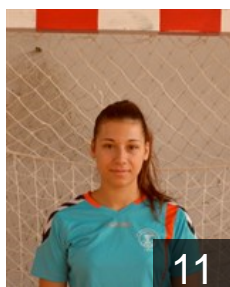

GRE
Smyrli Maria-Parthena
Position: Left Back
Place of birth: Drama
Date of birth: 24.01.1996
Height: 169 cm