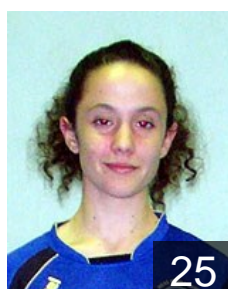

# CLUB COMPETITIONS - DELEGATION LIST

Women's European Cup - EHF Cup 2014/15

 GRE O.F.N. Ionias - Players

 GRE  
**Argyproulou Panagiota**

Position: Left Back  
Place of birth: Athens  
Date of birth: 16.06.1998  
Height: -

 SRB  
**Brauer Barbara**

Position: Right Back  
Place of birth: Beograd  
Date of birth: 18.05.1971  
Height: 180 cm

 GRE  
**Chotokouridou Kassandra**

Position:  
Place of birth: Katerini  
Date of birth: 31.07.1995  
Height: 180 cm

 GRE  
**Chrisi Maria**

Position: Left Wing  
Place of birth: Athens  
Date of birth: 10.05.1994  
Height: 163 cm

 GRE  
**Chronopoulou Chrysa**

Position: Left Back  
Place of birth: Athens  
Date of birth: 02.01.1994  
Height: 182 cm