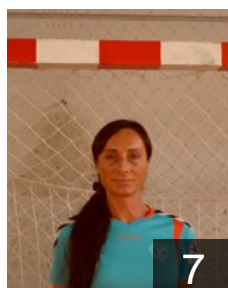

# CLUB COMPETITIONS - DELEGATION LIST

Women's European Cup - EHF Cup 2014/15

 GRE O.F.N. Ionias - Players

 GRE  
**Argyproulou Panagiota**

Position: Left Back  
Place of birth: Athens  
Date of birth: 16.06.1998  
Height: -

 SRB  
**Brauer Barbara**

Position: Right Back  
Place of birth: Beograd  
Date of birth: 18.05.1971  
Height: 180 cm

 GRE  
**Chotokouridou Kassandra**

Position:  
Place of birth: Katerini  
Date of birth: 31.07.1995  
Height: 180 cm