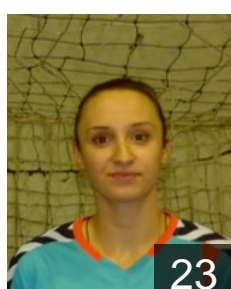

 SRB  
**Brauer Barbara**

Position: Right Back  
Place of birth: Beograd  
Date of birth: 18.05.1971  
Height: 180 cm

 GRE  
**Chotokouridou Kassandra**

Position:  
Place of birth: Katerini  
Date of birth: 31.07.1995  
Height: 180 cm

 GRE  
**Chrisi Maria**

Position: Left Wing  
Place of birth: Athens  
Date of birth: 10.05.1994  
Height: 163 cm

 GRE  
**Chronopoulou Chrysa**

Position: Left Back  
Place of birth: Athens  
Date of birth: 02.01.1994  
Height: 182 cm

 GRE  
**Diakogianni Eygenia**

Position:  
Place of birth: Athens  
Date of birth: 25.03.1998  
Height: 170 cm

 GRE  
**Efkarpidoy Katerina**

Position: Right Back  
Place of birth: Katerini  
Date of birth: 25.02.1994  
Height: 177 cm