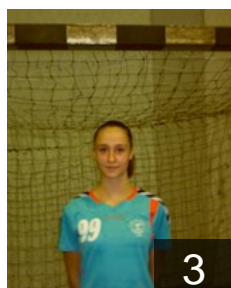

# CLUB COMPETITIONS - DELEGATION LIST

Women's European Cup - EHF Cup 2014/15

 GRE O.F.N. Ionias - Players

 GRE  
**Argyproulou Panagiota**

Position: Left Back  
Place of birth: Athens  
Date of birth: 16.06.1998  
Height: -

 SRB  
**Brauer Barbara**

Position: Right Back  
Place of birth: Beograd  
Date of birth: 18.05.1971  
Height: 180 cm

 GRE  
**Chotokouridou Kassandra**

Position:  
Place of birth: Katerini  
Date of birth: 31.07.1995  
Height: 180 cm

 GRE  
**Chrisi Maria**

Position: Left Wing  
Place of birth: Athens  
Date of birth: 10.05.1994  
Height: 163 cm

 GRE  
**Chronopoulou Chrysa**

Position: Left Back  
Place of birth: Athens  
Date of birth: 02.01.1994  
Height: 182 cm