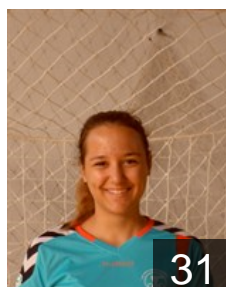

# CLUB COMPETITIONS - DELEGATION LIST

Women's European Cup - EHF Cup 2014/15

 GRE O.F.N. Ionias - Players

 GRE  
**Manda Eirini-Nektaria**  
Position: Left Wing  
Place of birth: Athens  
Date of birth: 25.05.1997  
Height: -

 GRE  
**Masmanidou Ariadni**  
Position: Line Player  
Place of birth: Athens  
Date of birth: 26.02.1992  
Height: 190 cm

 CYP  
**Papa Magdalini**  
Position: Left Back  
Place of birth: Larnaca  
Date of birth: 02.04.1994  
Height: 177 cm

 GRE  
**Papanikolaou Fragoula**  
Position: Right Wing  
Place of birth: Athens  
Date of birth: 04.03.1986  
Height: 180 cm

 GRE  
**Smyrli Maria-Parthena**  
Position: Left Back  
Place of birth: Drama  
Date of birth: 24.01.1996  
Height: 169 cm