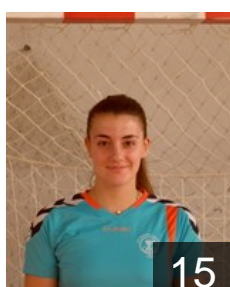

GRE
Zygoura Agni
Position:
Place of birth: Kastoria
Date of birth: 04.02.1996
Height: -