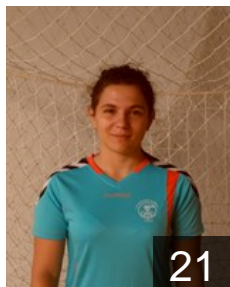

 GRE  
**Kepesidou Magdalini**

Position:  
Place of birth: Alexandroupoli  
Date of birth: 21.04.1997  
Height: -

 GRE  
**Kostopoulou Athina**

Position: Right Back  
Place of birth: Katerini  
Date of birth: 30.12.1995  
Height: 163 cm

 GRE  
**Kotsampouikidou Zacharo**

Position:  
Place of birth: Kozani  
Date of birth: 12.03.1993  
Height: 178 cm

# CLUB COMPETITIONS - DELEGATION LIST

Women's European Cup - EHF Cup 2014/15

 GRE O.F.N. Ionias - Players

 GRE  
**Manda Eirini-Nektaria**  
Position: Left Wing  
Place of birth: Athens  
Date of birth: 25.05.1997  
Height: -