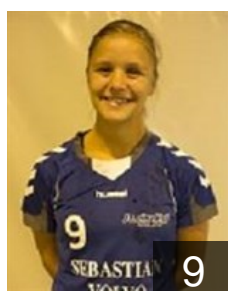

CLUB COMPETITIONS - DELEGATION LIST

Women's European Cup - EHF Cup 2014/15

 BEL *Femina Vise - Players*

 BEL

Boons Fien

Position: Wing
Place of birth: Diest
Date of birth: 23.06.1990
Height: 164 cm

 FRA

Bouchard Cecile

Position: Line Player
Place of birth: Epernay
Date of birth: 03.03.1993
Height: 187 cm

 BEL

Brixhe Laurane

Position:
Place of birth: LIEGE
Date of birth: 05.10.1996
Height: 170 cm

 NED

Franssen Judith

Position:
Place of birth: Ede
Date of birth: 18.06.1991
Height: 178 cm

 BEL

Jennes Liesbet

Position:
Place of birth: BONHEIDEN
Date of birth: 11.12.1978
Height: 168 cm

 BEL

Jolly Maude

Position: Right Wing
Place of birth: Oupeye
Date of birth: 09.10.1990
Height: 170 cm

 BEL

Leonaers Kristien

Position: Right Back
Place of birth: GENT
Date of birth: 27.05.1994
Height: 173 cm

 BEL

Loureiro Laura

Position: Right Wing
Place of birth: Liège
Date of birth: 18.08.1993
Height: 176 cm

 BEL

Marteleur Sara