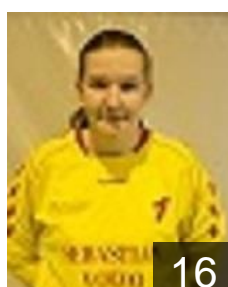

 BEL

Jennes Liesbet

Position:
Place of birth: BONHEIDEN
Date of birth: 11.12.1978
Height: 168 cm

 BEL

Jolly Maude

Position: Right Wing
Place of birth: Oupeye
Date of birth: 09.10.1990
Height: 170 cm

 BEL

Leonaers Kristien

Position: Right Back
Place of birth: GENT
Date of birth: 27.05.1994
Height: 173 cm

 BEL

Loureiro Laura

Position: Right Wing
Place of birth: Liège
Date of birth: 18.08.1993
Height: 176 cm

 BEL

Marteleur Sara

Position:
Place of birth: HASSELT
Date of birth: 10.10.1991
Height: 165 cm

 BEL

Martin Laura

Position:
Place of birth: VISE
Date of birth: 03.08.1993
Height: 175 cm

 BEL

Masrouki Monia

Position: Left Wing
Place of birth: Liege
Date of birth: 06.05.1991
Height: 164 cm