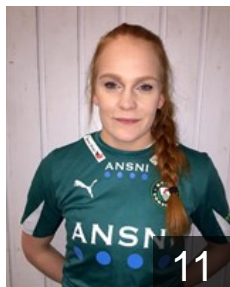

CLUB COMPETITIONS - DELEGATION LIST

Women's European Cup - EHF Cup 2014/15

FAR Kyndil Torshavn - Players

FAR
Samuelsen Turid Arge
Position: Left Wing
Place of birth: Torshavn
Date of birth: 27.12.1994
Height: -