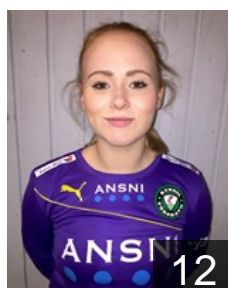

## Ludvig Jorun

Position: Right Back  
Place of birth: Torshavn  
Date of birth: 12.08.1979  
Height: 170 cm

 FAR

## Midjord Barbara

Position: Line Player  
Place of birth: Torshavn  
Date of birth: 28.11.1996  
Height: -

 FAR

## Mohr Anna Sofia

Position: Left Wing  
Place of birth: Torshavn  
Date of birth: 02.03.1995  
Height: 167 cm

 FAR

## Nielsen Roskva

Position:  
Place of birth: Torshavn  
Date of birth: 08.12.1994  
Height: 164 cm

 FAR