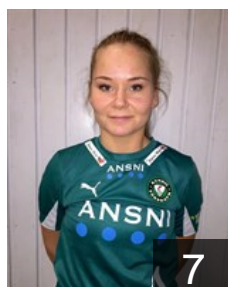

## Eystberg M.

Position: Left Back  
Place of birth: Torshavn  
Date of birth: 27.02.1998  
Height: 175 cm

 FAR

## Gunnarstein Sanna

Position:  
Place of birth: Torshavn  
Date of birth: 11.08.1996  
Height: -

 FAR

## Hansen Bara

Position:  
Place of birth: Torshavn  
Date of birth: 03.02.1995  
Height: -

 FAR

## Jensen Andrea Eleina

Position:  
Place of birth: Torshavn  
Date of birth: 05.03.1999  
Height: 170 cm

 FAR