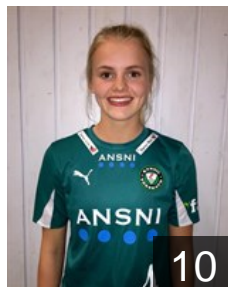

## Brimnes Anna

Position: Left Back  
Place of birth: Torshavn  
Date of birth: 26.10.1995  
Height: -

 FAR

## Eystberg M.

Position: Left Back  
Place of birth: Torshavn  
Date of birth: 27.02.1998  
Height: 175 cm

 FAR