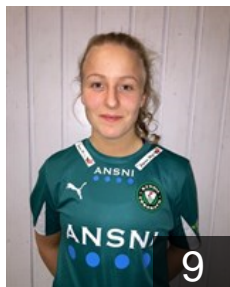

CLUB COMPETITIONS - DELEGATION LIST

Women's European Cup - EHF Cup 2014/15

FAR Kyndil Torshavn - Players

FAR

Brimnes Anna

Position: Left Back
Place of birth: Torshavn
Date of birth: 26.10.1995
Height: -