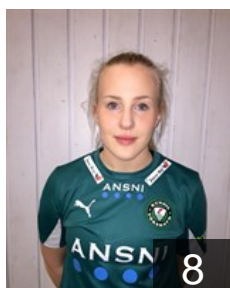

## Mohr Anna Sofia

Position: Left Wing  
Place of birth: Torshavn  
Date of birth: 02.03.1995  
Height: 167 cm

 FAR

## Nielsen Roskva

Position:  
Place of birth: Torshavn  
Date of birth: 08.12.1994  
Height: 164 cm

 FAR