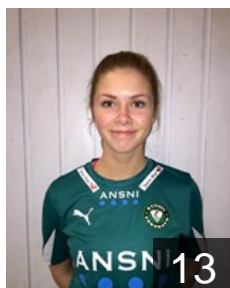

## Brimnes Anna

Position: Left Back  
Place of birth: Torshavn  
Date of birth: 26.10.1995  
Height: -

 FAR

## Eystberg M.

Position: Left Back  
Place of birth: Torshavn  
Date of birth: 27.02.1998  
Height: 175 cm

 FAR