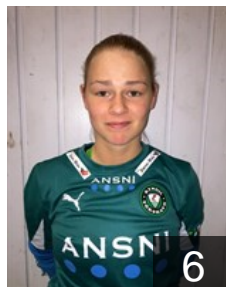

## Olsen Gudrun Restorff

Position: Left Back  
Place of birth: Torshavn  
Date of birth: 02.10.1997  
Height: 171 cm

 FAR

# CLUB COMPETITIONS - DELEGATION LIST

Women's European Cup - EHF Cup 2014/15

 FAR Kyndil Torshavn - Players

 FAR  
**Samuelsen Turid Arge**  
Position: Left Wing  
Place of birth: Torshavn  
Date of birth: 27.12.1994  
Height: -