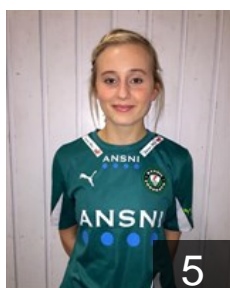

## Jensen Andrea Eleina

Position:  
Place of birth: Torshavn  
Date of birth: 05.03.1999  
Height: 170 cm

 FAR

## Johansen Bjarta Osberg

Position: Line Player  
Place of birth: Torshavn  
Date of birth: 28.04.1993  
Height: -

 FAR

## Ludvig Jorun

Position: Right Back  
Place of birth: Torshavn  
Date of birth: 12.08.1979  
Height: 170 cm

 FAR

## Midjord Barbara

Position: Line Player  
Place of birth: Torshavn  
Date of birth: 28.11.1996  
Height: -

 FAR