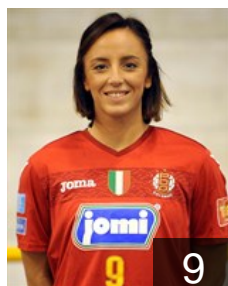

CLUB COMPETITIONS - DELEGATION LIST

Women's European Cup - EHF Cup 2014/15

 ITA Jomi Salerno - Players

 ITA

Avram Elena Laura

Position: Back
Place of birth: Valcea
Date of birth: 03.06.1979
Height: 174 cm

 ITA

Benincasa Lorena

Position: Back
Place of birth: Salerno
Date of birth: 01.10.1985
Height: 168 cm

 ITA

Casale Laura

Position: Back
Place of birth: Napoli
Date of birth: 21.09.1996
Height: 171 cm

 ITA

Coppola Antonella

Position: Line Player
Place of birth:
Date of birth: 26.09.1986
Height: -

 ITA

De Santis Adele

Position:
Place of birth: Salerno
Date of birth: 19.10.1974
Height: 171 cm

 ITA

Del Balzo Bianca

Position: Line Player
Place of birth:
Date of birth: 19.12.1996
Height: -

 ITA

Ferrentino Maddalena

Position: Line Player
Place of birth: Nocera Inferiore
Date of birth: 05.08.1993
Height: 170 cm

 ITA

Iacovello Martina

Position:
Place of birth: Fondi (LT)
Date of birth: 25.05.1993
Height: 170 cm