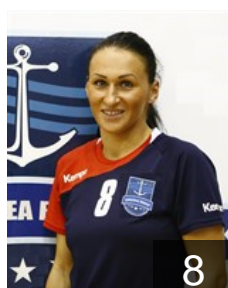

 ROU  
**Czechi Alina Ramona**  
Position: Left Wing  
Place of birth: Zalau  
Date of birth: 15.10.1989  
Height: 167 cm

 ROU  
**Dobre Gabriela Mihaela**  
Position:  
Place of birth: Bucuresti  
Date of birth: 02.02.1982  
Height: 171 cm

 ROU  
**Esanu Nicoleta Bianca**  
Position:  
Place of birth: Braila  
Date of birth: 28.02.1990  
Height: 168 cm

 ROU  
**Farcau Ramona Petruta**  
Position: Left Wing  
Place of birth: Zalau  
Date of birth: 14.07.1979  
Height: 170 cm

 ROU  
**Horjea Alina**  
Position: Left Back  
Place of birth: Buzau  
Date of birth: 11.01.1981  
Height: 176 cm

 ROU  
**Irimia Raluca Ionela**  
Position: Line Player  
Place of birth: Suceava  
Date of birth: 04.02.1990  
Height: 181 cm