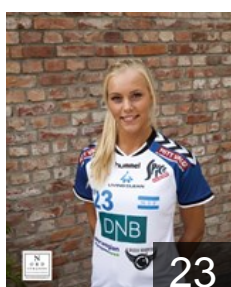

 NOR

Alraek Tilde

Position: Left Back
Place of birth: Oslo
Date of birth: 13.06.1995
Height: 178 cm

 NOR

Alrek Rikke

Position: Line Player
Place of birth: Oslo
Date of birth: 23.03.1989
Height: 181 cm

 NOR

Andresen Mathilde

Position: Right Wing
Place of birth: Oslo
Date of birth: 05.01.1989
Height: 167 cm

 NOR

Granlund Rikke

Position:
Place of birth: Oslo
Date of birth: 14.11.1989
Height: 172 cm

 NOR

Grønnewik Thea

Position: Right Wing
Place of birth: Oslo
Date of birth: 18.08.1994
Height: 172 cm

 NOR

Johansen Emilie Loekting

Position: Left Wing
Place of birth: Oslo
Date of birth: 30.04.1996
Height: 177 cm

 NOR

Karlsen Stangvik Ine

Position:
Place of birth: Oslo
Date of birth: 04.04.1990
Height: 178 cm

 NOR

Kjaernsmo Lilian Eeg

Position:
Place of birth: Oslo
Date of birth: 12.09.1988
Height: 165 cm

 NOR

Leipart Mette

Position: Left Wing
Place of birth: Oslo
Date of birth: 26.05.1992
Height: 167 cm

CLUB COMPETITIONS - DELEGATION LIST