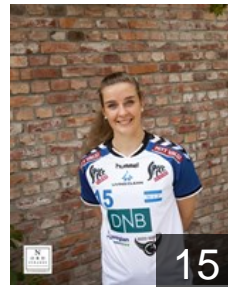

CLUB COMPETITIONS - DELEGATION LIST

Women's European Cup - Cup Winners' Cup 2014/15

 NOR Nordstrand Handball Elite - Players

 NOR

Aasgaard Hanne

Position: Right Back
Place of birth: Oslo
Date of birth: 17.06.1995
Height: 178 cm

 NOR

Alraek Tilde

Position: Left Back
Place of birth: Oslo
Date of birth: 13.06.1995
Height: 178 cm

 NOR

Alrek Rikke

Position: Line Player
Place of birth: Oslo
Date of birth: 23.03.1989
Height: 181 cm

 NOR

Andresen Mathilde

Position: Right Wing
Place of birth: Oslo
Date of birth: 05.01.1989
Height: 167 cm

 NOR

Granlund Rikke

Position:
Place of birth: Oslo
Date of birth: 14.11.1989
Height: 172 cm

 NOR

Grønnewik Thea

Position: Right Wing
Place of birth: Oslo
Date of birth: 18.08.1994
Height: 172 cm

Position: Left Back
Place of birth: Oslo
Date of birth: 08.03.1994
Height: 181 cm

8

 NOR

Wolff Martine

Position: Line Player
Place of birth: Oslo
Date of birth: 20.06.1996
Height: -

3