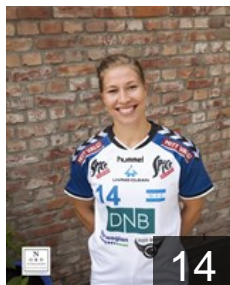

 NOR

Johansen Emilie Loekting

Position: Left Wing
Place of birth: Oslo
Date of birth: 30.04.1996
Height: 177 cm

 NOR

Karlsen Stangvik Ine

Position:
Place of birth: Oslo
Date of birth: 04.04.1990
Height: 178 cm

 NOR

Kjaernsmo Lilian Eeg

Position:
Place of birth: Oslo
Date of birth: 12.09.1988
Height: 165 cm

 NOR

Leipart Mette

Position: Left Wing
Place of birth: Oslo
Date of birth: 26.05.1992
Height: 167 cm

CLUB COMPETITIONS - DELEGATION LIST

Women's European Cup - Cup Winners' Cup 2014/15

 NOR Nordstrand Handball Elite - Players

 NOR

Lines Ane Marthe

Position:
Place of birth: Oslo
Date of birth: 10.06.1991
Height: 168 cm

14

 NOR

Nybo Susann