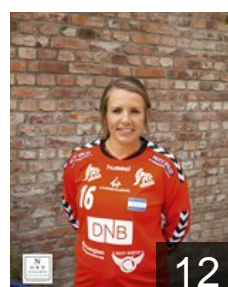

 NOR

Alraek Tilde

Position: Left Back
Place of birth: Oslo
Date of birth: 13.06.1995
Height: 178 cm

 NOR

Alrek Rikke

Position: Line Player
Place of birth: Oslo
Date of birth: 23.03.1989
Height: 181 cm

 NOR

Andresen Mathilde

Position: Right Wing
Place of birth: Oslo
Date of birth: 05.01.1989
Height: 167 cm

 NOR

Granlund Rikke

Position:
Place of birth: Oslo
Date of birth: 14.11.1989
Height: 172 cm

 NOR

Grønnewik Thea

Position: Right Wing
Place of birth: Oslo
Date of birth: 18.08.1994
Height: 172 cm

 NOR

Johansen Emilie Loekting

Position: Left Wing
Place of birth: Oslo
Date of birth: 30.04.1996
Height: 177 cm

 NOR

Karlsen Stangvik Ine

Position:
Place of birth: Oslo
Date of birth: 04.04.1990
Height: 178 cm

 NOR

Kjaernsmo Lilian Eeg

Position:
Place of birth: Oslo
Date of birth: 12.09.1988
Height: 165 cm

 NOR

Leipart Mette

Position: Left Wing
Place of birth: Oslo
Date of birth: 26.05.1992
Height: 167 cm

CLUB COMPETITIONS - DELEGATION LIST