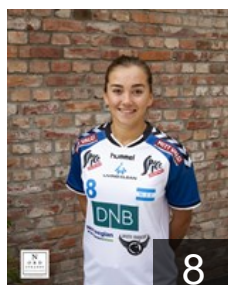

 NOR

Kjaernsmo Lilian Eeg

Position:
Place of birth: Oslo
Date of birth: 12.09.1988
Height: 165 cm

 NOR

Leipart Mette

Position: Left Wing
Place of birth: Oslo
Date of birth: 26.05.1992
Height: 167 cm

CLUB COMPETITIONS - DELEGATION LIST

Position: Right Back
Place of birth: Oslo
Date of birth: 06.04.1991
Height: 177 cm

4

 NOR

Pandza Nerma

Position: Right Back
Place of birth: Gjøvik
Date of birth: 06.12.1988
Height: 177 cm

55

 NOR

Saethre Silje

Position: Line Player
Place of birth: Oslo
Date of birth: 26.12.1992
Height: 177 cm

18

 NOR

Svenningsen Henriette

Position: Left Back
Place of birth: Oslo
Date of birth: 18.07.1994
Height: -

9

 NOR

Wold Sofie

Position: Left Back
Place of birth: Oslo
Date of birth: 08.03.1994
Height: 181 cm

8

 NOR

Wolff Martine

Position: Line Player
Place of birth: Oslo
Date of birth: 20.06.1996
Height: -

3