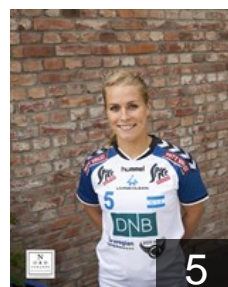

CLUB COMPETITIONS - DELEGATION LIST

Women's European Cup - Cup Winners' Cup 2014/15

 NOR Nordstrand Handball Elite - Players

 NOR

Aasgaard Hanne

Position: Right Back
Place of birth: Oslo
Date of birth: 17.06.1995
Height: 178 cm

 NOR

Alraek Tilde

Position: Left Back
Place of birth: Oslo
Date of birth: 13.06.1995
Height: 178 cm

 NOR

Alrek Rikke

Position: Line Player
Place of birth: Oslo
Date of birth: 23.03.1989
Height: 181 cm

 NOR

Andresen Mathilde

Position: Left Back
Place of birth: Oslo
Date of birth: 06.06.1993
Height: 180 cm

 NOR

Berglie Tonje

Position: Left Wing
Place of birth: Larvik
Date of birth: 11.08.1992
Height: 166 cm

 NOR

Graesholt Jenny Osnaes

Position: Right Wing
Place of birth: Oslo
Date of birth: 05.01.1989
Height: 167 cm

 NOR

Granlund Rikke

Position:
Place of birth: Oslo
Date of birth: 14.11.1989
Height: 172 cm

 NOR

Grønnewik Thea

Position: Right Wing
Place of birth: Oslo
Date of birth: 18.08.1994
Height: 172 cm