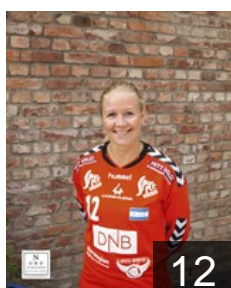

CLUB COMPETITIONS - DELEGATION LIST

Women's European Cup - Cup Winners' Cup 2014/15

 NOR Nordstrand Handball Elite - Players

 NOR

Aasgaard Hanne

Position: Right Back
Place of birth: Oslo
Date of birth: 17.06.1995
Height: 178 cm

 NOR

Alraek Tilde

Position: Left Back
Place of birth: Oslo
Date of birth: 13.06.1995
Height: 178 cm

 NOR

Alrek Rikke

Position: Line Player
Place of birth: Oslo
Date of birth: 23.03.1989
Height: 181 cm

 NOR

Andresen Mathilde

Position: Left Back
Place of birth: Oslo
Date of birth: 06.06.1993
Height: 180 cm

 NOR

Berglie Tonje

Position: Left Wing
Place of birth: Larvik
Date of birth: 11.08.1992
Height: 166 cm

 NOR

Graesholt Jenny Osnaes

Position: Right Wing
Place of birth: Oslo
Date of birth: 05.01.1989
Height: 167 cm

 NOR

Granlund Rikke

Position:
Place of birth: Oslo
Date of birth: 14.11.1989
Height: 172 cm

 NOR

Grønnewik Thea

Position: Right Wing
Place of birth: Oslo
Date of birth: 18.08.1994
Height: 172 cm