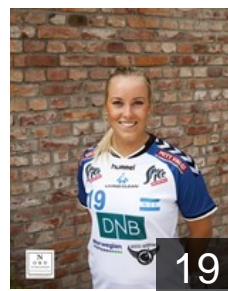

CLUB COMPETITIONS - DELEGATION LIST

Women's European Cup - Cup Winners' Cup 2014/15

 NOR Nordstrand Handball Elite - Players

 NOR

Aasgaard Hanne

Position: Right Back
Place of birth: Oslo
Date of birth: 17.06.1995
Height: 178 cm

 NOR

Alraek Tilde

Position: Left Back
Place of birth: Oslo
Date of birth: 13.06.1995
Height: 178 cm

 NOR

Alrek Rikke

Position: Line Player
Place of birth: Oslo
Date of birth: 23.03.1989
Height: 181 cm

 NOR

Andresen Mathilde

Position: Left Back
Place of birth: Oslo
Date of birth: 06.06.1993
Height: 180 cm

 NOR

Berglie Tonje

Position: Left Wing
Place of birth: Larvik
Date of birth: 11.08.1992
Height: 166 cm

 NOR

Graesholt Jenny Osnaes

Position: Right Wing
Place of birth: Oslo
Date of birth: 05.01.1989
Height: 167 cm

 NOR

Granlund Rikke

Position:
Place of birth: Oslo
Date of birth: 14.11.1989
Height: 172 cm

 NOR

Grønnewik Thea

Position: Right Wing
Place of birth: Oslo
Date of birth: 18.08.1994
Height: 172 cm