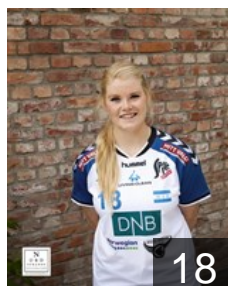

 NOR

Kjaernsmo Lilian Eeg

Position:
Place of birth: Oslo
Date of birth: 12.09.1988
Height: 165 cm

 NOR

Leipart Mette

Position: Left Wing
Place of birth: Oslo
Date of birth: 26.05.1992
Height: 167 cm

CLUB COMPETITIONS - DELEGATION LIST

Women's European Cup - Cup Winners' Cup 2014/15

 NOR Nordstrand Handball Elite - Players

 NOR

Lines Ane Marthe

Position:
Place of birth: Oslo
Date of birth: 10.06.1991
Height: 168 cm

14

 NOR

Nybo Susann

Position: Right Back
Place of birth: Oslo
Date of birth: 06.04.1991
Height: 177 cm

4

 NOR

Pandza Nerma

Position: Right Back
Place of birth: Gjøvik
Date of birth: 06.12.1988
Height: 177 cm

55

 NOR

Saethre Silje

Position: Line Player
Place of birth: Oslo
Date of birth: 26.12.1992
Height: 177 cm

18

 NOR

Svenningsen Henriette

Position: Left Back
Place of birth: Oslo
Date of birth: 18.07.1994
Height: -

9

 NOR

Wold Sofie