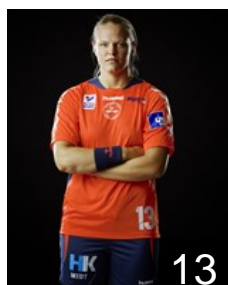

CLUB COMPETITIONS - DELEGATION LIST

Women's European Cup - Cup Winners' Cup 2014/15

DEN Odense Håndbold - Players

 DEN

Aaskov Louise

Position: Line Player
Place of birth: Gentofte
Date of birth: 08.07.1994
Height: 177 cm

 SWE

Adler M.

Position: Left Back
Place of birth: Lund
Date of birth: 28.05.1992
Height: 182 cm

 DEN

Birkedal Kristensen Kamilla

Position: Line Player
Place of birth: Birkerød
Date of birth: 02.09.1983
Height: 180 cm

 DEN

Bogetoft Pytlick Camilla

Position:
Place of birth: Svendborg
Date of birth: 06.11.1997
Height: 171 cm

 DEN

Folden Vind Ditte

Position:
Place of birth: Odense
Date of birth: 02.01.1994
Height: 187 cm

 DEN