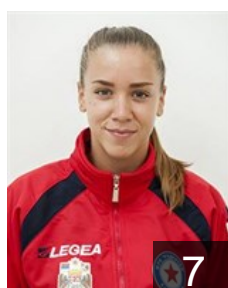

 SRB

Kevresan-Macuzic Jovana

Position: Left Back
Place of birth: Kragujevac
Date of birth: 20.01.1997
Height: 171 cm

 SRB

Milosevic Ivana

Position: Right Wing
Place of birth: Svilajnac
Date of birth: 11.06.1982
Height: 166 cm

 SRB

Nisavic Jelena

Position: Left Wing
Place of birth: Beograd
Date of birth: 17.09.1980
Height: 168 cm

 SRB

Obucina Marina

Position: Right Back
Place of birth: Valjevo
Date of birth: 21.10.1990
Height: 182 cm

 SRB

Petrovic Tina

Position: Line Player
Place of birth: Kragujevac
Date of birth: 09.07.1997
Height: 88 cm

 SRB

Prijovic Ivana

Position: Centre Back
Place of birth: Sabac
Date of birth: 04.02.1992
Height: 168 cm

 SRB

Radosavljevic Sanja

Position: Left Wing
Place of birth: Pancevo
Date of birth: 15.01.1994
Height: 174 cm

CLUB COMPETITIONS - DELEGATION LIST

Women's European Cup - Cup Winners' Cup 2014/15

 SRB SPD Radnicki Kragujevac - Players