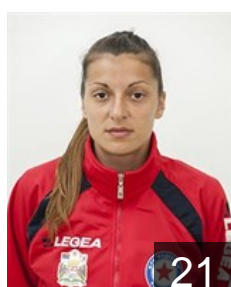

 SRB

Cairovic Marija

Position: Left Wing
Place of birth: Smederevska
Date of birth: 19.04.1987
Height: 164 cm

 GER

Danilovic Milica

Position: Left Back
Place of birth: Beograd
Date of birth: 05.01.1975
Height: 185 cm

 SRB

Kevresan-Macuzic Jovana

Position: Left Back
Place of birth: Kragujevac
Date of birth: 20.01.1997
Height: 171 cm

 SRB

Milosevic Ivana

Position: Right Wing
Place of birth: Svilajnac
Date of birth: 11.06.1982
Height: 166 cm

 SRB

Nisavic Jelena

Position: Left Wing
Place of birth: Beograd
Date of birth: 17.09.1980
Height: 168 cm

 SRB

Obucina Marina

Position: Right Back
Place of birth: Valjevo
Date of birth: 21.10.1990
Height: 182 cm

 SRB

Petrovic Tina

Position: Line Player
Place of birth: Kragujevac
Date of birth: 09.07.1997
Height: 88 cm

 SRB

Prijovic Ivana

Position: Centre Back
Place of birth: Sabac
Date of birth: 04.02.1992
Height: 168 cm