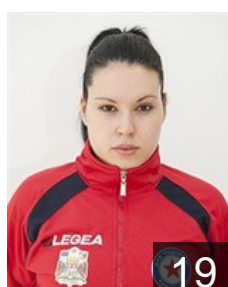

 SRB

Kevresan-Macuzic Jovana

Position: Left Back
Place of birth: Kragujevac
Date of birth: 20.01.1997
Height: 171 cm

 SRB

Milosevic Ivana

Position: Right Wing
Place of birth: Svilajnac
Date of birth: 11.06.1982
Height: 166 cm

 SRB

Nisavic Jelena

Position: Left Wing
Place of birth: Beograd
Date of birth: 17.09.1980
Height: 168 cm

 SRB

Obucina Marina

Position: Right Back
Place of birth: Valjevo
Date of birth: 21.10.1990
Height: 182 cm

 SRB

Petrovic Tina

Position: Line Player
Place of birth: Kragujevac
Date of birth: 09.07.1997
Height: 88 cm

 SRB

Prijovic Ivana

Position: Centre Back
Place of birth: Sabac
Date of birth: 04.02.1992
Height: 168 cm