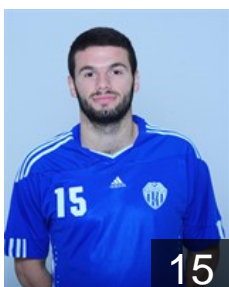

## Shabanaj Riad

Position: Left Back  
Place of birth: Vushtri  
Date of birth: 17.02.1991  
Height: 192 cm  
Weight: 82 kg

 KOS

## Sylá Beni

Position: Left Wing  
Place of birth: -  
Date of birth: 27.07.1993  
Height: -  
Weight: -

 KOS