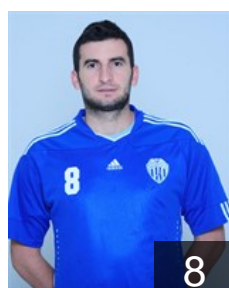

## Ismaili Arber

Position: Right Back  
Place of birth: Prishtina  
Date of birth: 29.07.1993  
Height: 188 cm  
Weight: 84 kg

 KOS

## Isufi Albin

Position: Line Player  
Place of birth: Ferizaj  
Date of birth: 02.05.1995  
Height: -  
Weight: -

 KOS

## Llapashtica Vedat

Position: Line Player  
Place of birth: Prishtina  
Date of birth: 09.03.1991  
Height: 191 cm  
Weight: 90 kg

 KOS