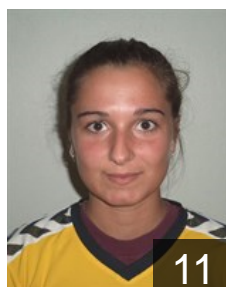

 POR

Moreira Mariana

Position: Line Player
Place of birth: Leiria
Date of birth: 07.12.1995
Height: 167 cm

 POR

Raimundo Adriana

Position:
Place of birth: Alcobaça
Date of birth: 18.04.1995
Height: 164 cm

 POR

Santos Isabel

Position: Wing
Place of birth: Porto Mos
Date of birth: 08.02.1989
Height: 158 cm

 POR

Silva Ana Carolina

Position: Back
Place of birth: Nazaré
Date of birth: 19.09.1997
Height: -

 POR

Teixeira Ana

Position:
Place of birth: Leiria
Date of birth: 12.03.1994
Height: 165 cm

 POR

Vieira Maria

Position: Back
Place of birth: Aljubarrota -
Date of birth: 14.02.1995
Height: 165 cm