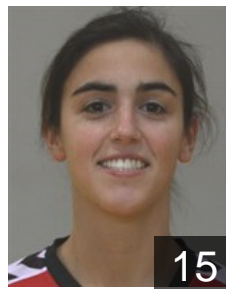

POR
Chaves Rita
Position:
Place of birth: Coimbra
Date of birth: 24.02.1983
Height: 170 cm