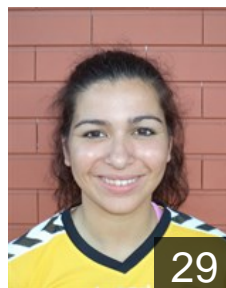

CLUB COMPETITIONS - DELEGATION LIST

Women's European Cup - Challenge Cup 2014/15

 POR Juve Lis - Players

 POR
Bastos Adriana
Position: Right Wing
Place of birth: Leiria
Date of birth: 09.11.1994
Height: 164 cm

 POR
Canosa Dalila
Position:
Place of birth: Nazaré
Date of birth: 09.03.1995
Height: 170 cm

 POR
Cardoso Andreia
Position:
Place of birth: Leiria
Date of birth: 08.11.1995
Height: 164 cm

 POR
Chaves Rita
Position:
Place of birth: Coimbra
Date of birth: 24.02.1983
Height: 170 cm

 POR
Cordeiro Beatriz
Position: Line Player
Place of birth: Leiria
Date of birth: 04.11.1988
Height: 170 cm

 POR
Faria Cristiana
Position: Line Player
Place of birth: Cortes - Leiria
Date of birth: 28.01.1994
Height: 173 cm