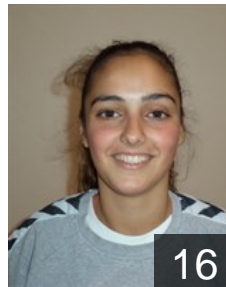

CLUB COMPETITIONS - DELEGATION LIST

Women's European Cup - Challenge Cup 2014/15

 POR Juve Lis - Players

 POR
Bastos Adriana
Position: Right Wing
Place of birth: Leiria
Date of birth: 09.11.1994
Height: 164 cm

 POR
Canosa Dalila
Position:
Place of birth: Nazaré
Date of birth: 09.03.1995
Height: 170 cm

 POR
Cardoso Andreia
Position:
Place of birth: Leiria
Date of birth: 08.11.1995
Height: 164 cm

 POR
Chaves Rita
Position:
Place of birth: Coimbra
Date of birth: 24.02.1983
Height: 170 cm

 POR
Cordeiro Beatriz
Position: Line Player
Place of birth: Leiria
Date of birth: 04.11.1988
Height: 170 cm

 POR
Faria Cristiana
Position: Line Player
Place of birth: Cortes - Leiria
Date of birth: 28.01.1994
Height: 173 cm