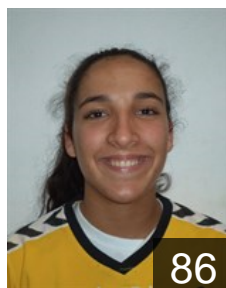

POR

Silva Ana Carolina

Position: Back
Place of birth: Nazaré
Date of birth: 19.09.1997
Height: -