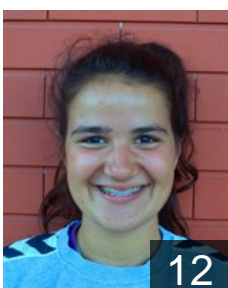

 POR
Cordeiro Beatriz
Position: Line Player
Place of birth: Leiria
Date of birth: 04.11.1988
Height: 170 cm

 POR
Faria Cristiana
Position: Line Player
Place of birth: Cortes - Leiria
Date of birth: 28.01.1994
Height: 173 cm

 POR
Fonseca Ana Maria
Position: Wing
Place of birth: Coimbra
Date of birth: 10.12.1995
Height: 160 cm

 POR
Goncalves Sara
Position: Line Player
Place of birth: Leiria
Date of birth: 06.01.1994
Height: 169 cm