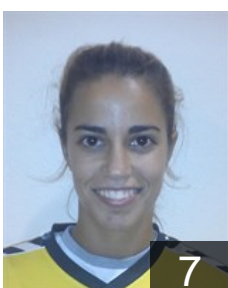

 POR
Cordeiro Beatriz
Position: Line Player
Place of birth: Leiria
Date of birth: 04.11.1988
Height: 170 cm

 POR
Faria Cristiana
Position: Line Player
Place of birth: Cortes - Leiria
Date of birth: 28.01.1994
Height: 173 cm

 POR
Fonseca Ana Maria
Position: Wing
Place of birth: Coimbra
Date of birth: 10.12.1995
Height: 160 cm

 POR
Goncalves Sara
Position: Line Player
Place of birth: Leiria
Date of birth: 06.01.1994
Height: 169 cm

 POR
Joao Sofia
Position:
Place of birth: Leiria
Date of birth: 13.06.1995
Height: 175 cm

 POR
Lopes Carolina
Position: Right Back
Place of birth: Leiria
Date of birth: 16.04.1997
Height: 164 cm

 POR
Luis Ines
Position:
Place of birth: Santarém
Date of birth: 07.05.1992
Height: 167 cm