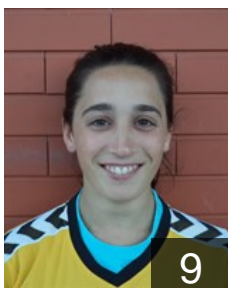

 POR

Moreira Mariana

Position: Line Player
Place of birth: Leiria
Date of birth: 07.12.1995
Height: 167 cm

 POR

Raimundo Adriana

Position:
Place of birth: Alcobaça
Date of birth: 18.04.1995
Height: 164 cm

 POR