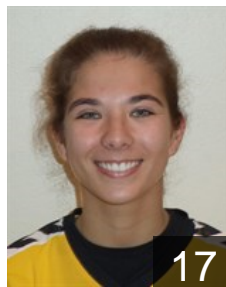

 POR
Mendes Patricia
Position: Back
Place of birth: Marinha Grande
Date of birth: 30.08.1994
Height: 173 cm

CLUB COMPETITIONS - DELEGATION LIST

Women's European Cup - Challenge Cup 2014/15

 POR Juve Lis - Players

 POR

Moreira Mariana

Position: Line Player
Place of birth: Leiria
Date of birth: 07.12.1995
Height: 167 cm

 POR

Raimundo Adriana

Position:
Place of birth: Alcobaça
Date of birth: 18.04.1995
Height: 164 cm

 POR