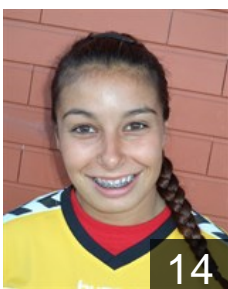

 POR
Canosa Dalila
Position:
Place of birth: Nazaré
Date of birth: 09.03.1995
Height: 170 cm

 POR
Cardoso Andreia
Position:
Place of birth: Leiria
Date of birth: 08.11.1995
Height: 164 cm

 POR
Chaves Rita
Position:
Place of birth: Coimbra
Date of birth: 24.02.1983
Height: 170 cm

 POR
Cordeiro Beatriz
Position: Line Player
Place of birth: Leiria
Date of birth: 04.11.1988
Height: 170 cm

 POR
Faria Cristiana
Position: Line Player
Place of birth: Cortes - Leiria
Date of birth: 28.01.1994
Height: 173 cm