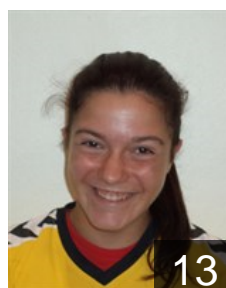

POR
Lopes Carolina
Position: Right Back
Place of birth: Leiria
Date of birth: 16.04.1997
Height: 164 cm