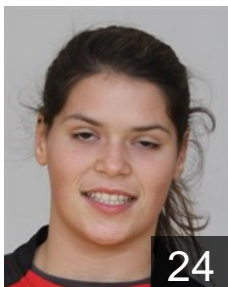

CLUB COMPETITIONS - DELEGATION LIST

Women's European Cup - Challenge Cup 2014/15

POR Juve Lis - Players

POR

Moreira Mariana

Position: Line Player
Place of birth: Leiria
Date of birth: 07.12.1995
Height: 167 cm