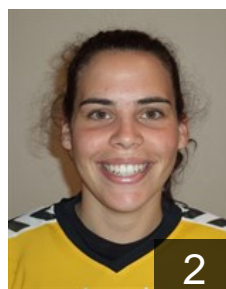

POR
Goncalves Sara
Position: Line Player
Place of birth: Leiria
Date of birth: 06.01.1994
Height: 169 cm