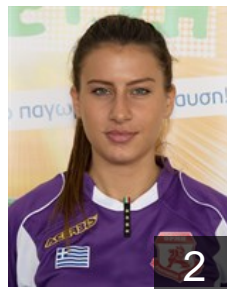

 GRE

Chala Chrysoula

Position: Line Player
Place of birth: Patras
Date of birth: 27.05.1996
Height: 172 cm

 GRE

Chatziagapidou Eleni

Position:
Place of birth: Veroia
Date of birth: 25.04.1992
Height: 174 cm

 GRE

Chatziparasidou Maria

Position:
Place of birth: Giannitsa
Date of birth: 06.06.1995
Height: 164 cm

 MDA

Dvorscaja Svetlana

Position: Right Back
Place of birth:
Date of birth: 02.12.1975
Height: 178 cm