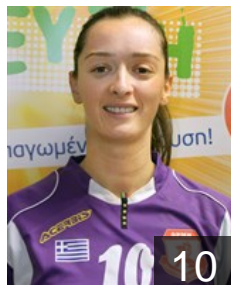

 GRE

Karagiorga Evgenia

Position: Right Wing
Place of birth: Patras
Date of birth: 06.07.1983
Height: 165 cm

 GRE

Karakitsou Anastasia

Position: Right Wing
Place of birth: Patras
Date of birth: 22.07.1997
Height: 165 cm

 GRE

Karela Angeliki

Position: Line Player
Place of birth: Patras
Date of birth: 17.07.1991
Height: -

 GRE

Kasapi Vasiliki

Position:
Place of birth: Patras
Date of birth: 29.05.1996
Height: 172 cm

 GRE

Koukoulomati Nikolitsa

Position: Left Wing
Place of birth: Patras
Date of birth: 27.10.1993
Height: 175 cm

CLUB COMPETITIONS - DELEGATION LIST

Women's European Cup - Challenge Cup 2014/15

 GRE A.C. Loux Patras - Players

 MNE

Milacic Ana