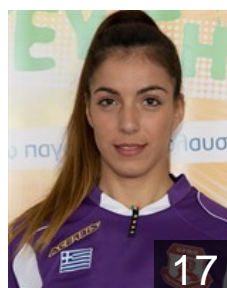

 GRE

Giannaki Vasiliki

Position: Left Back
Place of birth: Patras
Date of birth: 13.01.1998
Height: 178 cm

 GRE

Kangelari Marita

Position: Right Wing
Place of birth: Patras
Date of birth: 15.10.1996
Height: 166 cm

 GRE

Karagiorga Evgenia

Position: Right Wing
Place of birth: Patras
Date of birth: 06.07.1983
Height: 165 cm

 GRE

Karakitsou Anastasia

Position: Right Wing
Place of birth: Patras
Date of birth: 22.07.1997
Height: 165 cm

 GRE

Karela Angeliki

Position: Line Player
Place of birth: Patras
Date of birth: 17.07.1991
Height: -

 GRE

Kasapi Vasiliki

Position:
Place of birth: Patras
Date of birth: 29.05.1996
Height: 172 cm

 GRE

Koukoulomati Nikolitsa