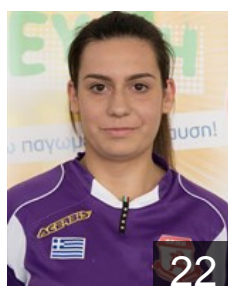

 GRE

Papadopoulou Zoi

Position:
Place of birth:
Date of birth: 21.05.1999
Height: 180 cm

 GRE

Pavlou Stefania Evelina

Position: Right Wing
Place of birth: Patras
Date of birth: 27.12.1997
Height: 167 cm

 GRE

Politi Anastasia

Position: Line Player
Place of birth: Patras
Date of birth: 26.02.1998
Height: 173 cm

 GRE

Stratou Anna

Position: Left Wing
Place of birth: Patras
Date of birth: 19.03.1979
Height: 160 cm