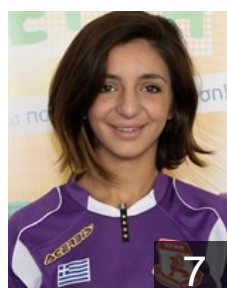

 GRE

Karela Angeliki

Position: Line Player
Place of birth: Patras
Date of birth: 17.07.1991
Height: -

 GRE

Kasapi Vasiliki

Position:
Place of birth: Patras
Date of birth: 29.05.1996
Height: 172 cm

 GRE

Koukoulomati Nikolitsa

Position: Left Wing
Place of birth: Patras
Date of birth: 27.10.1993
Height: 175 cm

CLUB COMPETITIONS - DELEGATION LIST

Women's European Cup - Challenge Cup 2014/15

 GRE A.C. Loux Patras - Players

 MNE

Milacic Ana