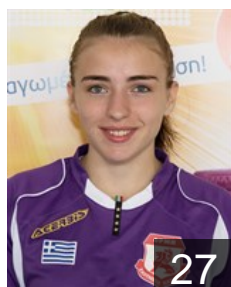

Position: Left Wing
Place of birth: Patras
Date of birth: 27.10.1993
Height: 175 cm

CLUB COMPETITIONS - DELEGATION LIST

Women's European Cup - Challenge Cup 2014/15

 GRE A.C. Loux Patras - Players

 MNE

Milacic Ana

Position:
Place of birth: Podgorica
Date of birth: 25.08.1988
Height: 176 cm

 SRB

Misailovic Jovana

Position:
Place of birth:
Date of birth: 22.01.1993
Height: -

 GRE

Mournou Eleni

Position: Left Back
Place of birth: Veroia
Date of birth: 31.07.1994
Height: -

 GRE

Papadopoulou Zoi

Position:
Place of birth:
Date of birth: 21.05.1999
Height: 180 cm

 GRE

Pavlou Stefania Evelina

Position: Right Wing
Place of birth: Patras
Date of birth: 27.12.1997
Height: 167 cm

 GRE