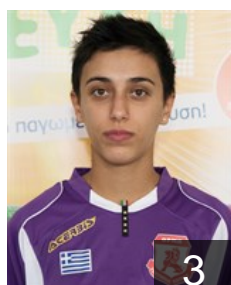

GRE

Tsaousidou Eleni

Position:
Place of birth:
Date of birth: 22.10.1997
Height: -