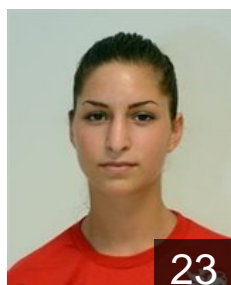

SRB
Stojov Andrijana
Position:
Place of birth: Nis
Date of birth: 07.06.1999
Height: 164 cm