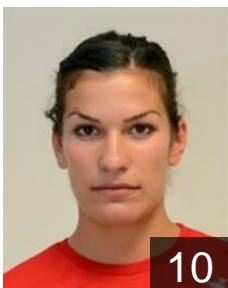

CLUB COMPETITIONS - DELEGATION LIST

Women's European Cup - Challenge Cup 2014/15

 SRB ZRK Naisa Nis - Players

 SRB
Djokovic Anastazija
Position: Left Wing
Place of birth: Zrenjanin
Date of birth: 09.05.1989
Height: 165 cm

 SRB
Filipovic Marija
Position: Left Wing
Place of birth: Nis
Date of birth: 16.01.1994
Height: 162 cm

 SRB
Jevtovic Jovana
Position:
Place of birth: Nis
Date of birth: 30.09.1997
Height: 167 cm

 SRB
Kacarevic Ana
Position:
Place of birth: Kladovo
Date of birth: 18.06.1984
Height: 175 cm

 SRB
Kricak Danijela
Position: Left Wing
Place of birth: Prokuplje
Date of birth: 07.12.1990
Height: 167 cm

 SRB
Markovic Kristina
Position:
Place of birth: Nis
Date of birth: 08.12.1991
Height: 170 cm