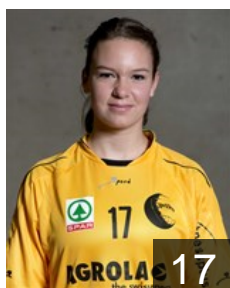

CLUB COMPETITIONS - DELEGATION LIST

Women's European Cup - Challenge Cup 2014/15

SUI Yellow Winterthur - Players

SUI

Kündig Rebecca

Position: Right Wing
Place of birth: Uster
Date of birth: 04.06.1995
Height: 168 cm