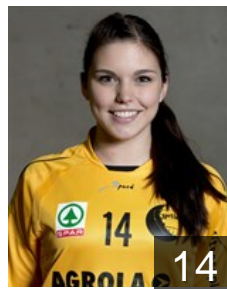

## Andersen Kamilla Hvid

Position: Back  
Place of birth: Randers  
Date of birth: 22.04.1993  
Height: 180 cm

 GER

## Aselmeyer Carina

Position: Line Player  
Place of birth: Hildesheim  
Date of birth: 27.09.1992  
Height: 179 cm

 SUI