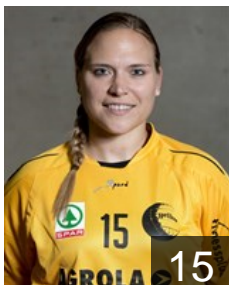

CLUB COMPETITIONS - DELEGATION LIST

Women's European Cup - Challenge Cup 2014/15

SUI Yellow Winterthur - Players

AUT

Toifl Jacqueline

Position: Line Player
Place of birth: Mistelbach
Date of birth: 03.04.1988
Height: 167 cm