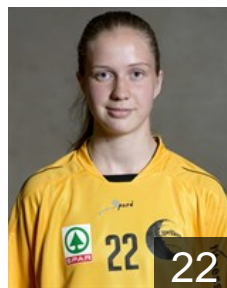

SUI

Casartelli Julie

Position: Centre Back
Place of birth: Schaffhausen
Date of birth: 03.04.1997
Height: 178 cm