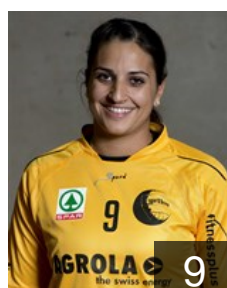

SUI

Kashani Flavia

Position: Line Player
Place of birth: Dübendorf
Date of birth: 27.11.1990
Height: 170 cm