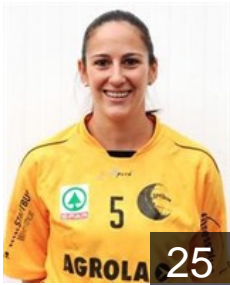

CLUB COMPETITIONS - DELEGATION LIST

Women's European Cup - Challenge Cup 2014/15

SUI Yellow Winterthur - Players

SUI

Amstutz Bernadette

Position: Centre Back
Place of birth: Schaffhausen
Date of birth: 28.01.1985
Height: 169 cm