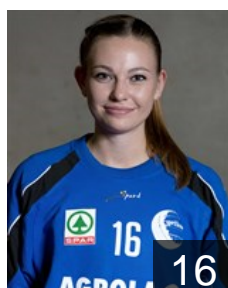

## Murer Jennifer

Position: Left Wing  
Place of birth: Schaffhausen  
Date of birth: 16.03.1996  
Height: 165 cm

 GER

## Ohme Anja

Position: Back  
Place of birth: Leipzig  
Date of birth: 30.06.1984  
Height: 171 cm

 SUI

## Portmann Sandra

Position: Right Wing  
Place of birth: Schüpfheim  
Date of birth: 28.02.1989  
Height: 169 cm

 SUI