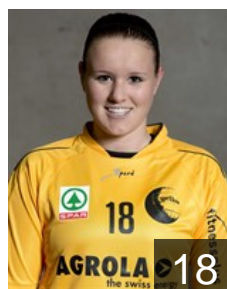

SUI

Gwerder Isabelle

Position: Line Player
Place of birth: Winterthur
Date of birth: 26.01.1994
Height: 170 cm