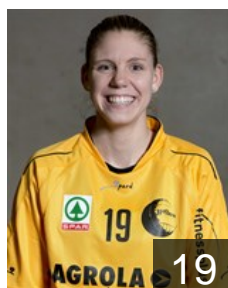

## Portmann Sandra

Position: Right Wing  
Place of birth: Schüpfheim  
Date of birth: 28.02.1989  
Height: 169 cm

 SUI

## Schüpbach Lea

Position: Goalkeeper  
Place of birth: Winterthur  
Date of birth: 10.09.1997  
Height: 178 cm

 SUI

## Schwaiger Denise

Position: Back  
Place of birth: Eglisau  
Date of birth: 19.03.1990  
Height: 171 cm

 SUI