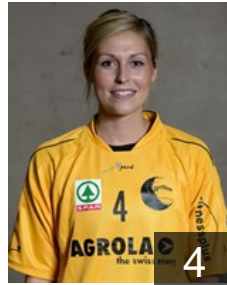

## Amstutz Bernadette

Position: Centre Back  
Place of birth: Schaffhausen  
Date of birth: 28.01.1985  
Height: 169 cm

 DEN