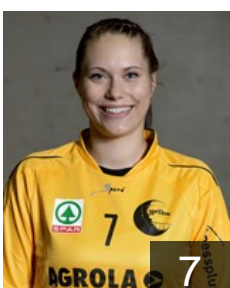

## Heredia Vanessa

Position: Centre Back  
Place of birth: Lausanne  
Date of birth: 10.08.1985  
Height: 168 cm

 SUI

## Hofstetter Jennifer

Position: Goalkeeper  
Place of birth: Mettmenstetten  
Date of birth: 10.11.1983  
Height: 168 cm

 SUI