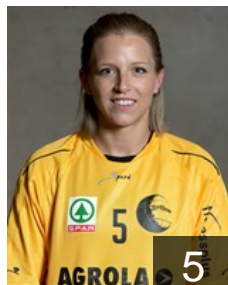

BEL

Van Roost Renilde

Position: Left Wing
Place of birth: Hasselt
Date of birth: 11.04.1985
Height: 167 cm