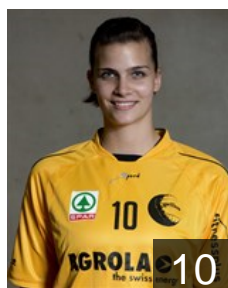

SUI

Kummacher Lea

Position: Left Back
Place of birth: Luzern
Date of birth: 05.08.1993
Height: 185 cm