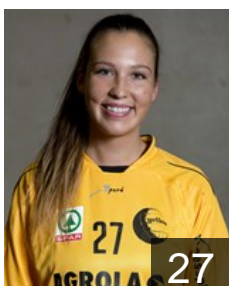

Left Club

NOR

Nygaard Camilla

Position: Right Back
Place of birth: Arendal
Date of birth: 14.12.1994
Height: 180 cm

Left Club on 14.01.2015