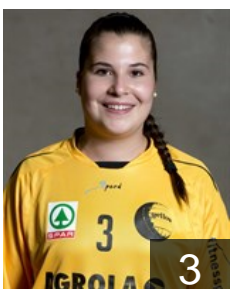

SUI

Eggimann Carla

Position: Right Wing
Place of birth: Bülach
Date of birth: 18.08.1994
Height: 165 cm