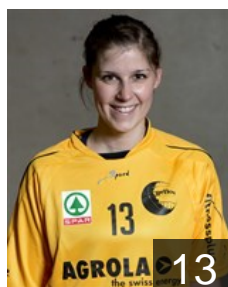

## Levis Anja

Position: Goalkeeper  
Place of birth: Zürich  
Date of birth: 15.05.1986  
Height: 168 cm

 SUI

## Meyer Chantal

Position: Goalkeeper  
Place of birth: Winterthur  
Date of birth: 12.09.1997  
Height: 168 cm

 SUI