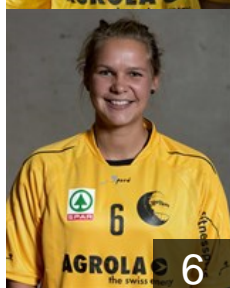

## Portmann Sandra

Position: Right Wing  
Place of birth: Schüpfheim  
Date of birth: 28.02.1989  
Height: 169 cm

 SUI

## Schüpbach Lea

Position: Goalkeeper  
Place of birth: Winterthur  
Date of birth: 10.09.1997  
Height: 178 cm

 SUI