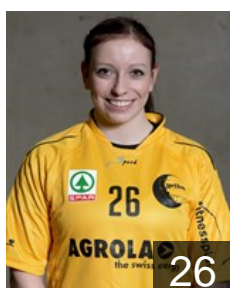

## Levis Anja

Position: Goalkeeper  
Place of birth: Zürich  
Date of birth: 15.05.1986  
Height: 168 cm

 SUI

## Meyer Chantal

Position: Goalkeeper  
Place of birth: Winterthur  
Date of birth: 12.09.1997  
Height: 168 cm

 SUI

## Müller Alena

Position: Line Player  
Place of birth: Zürich  
Date of birth: 26.11.1992  
Height: 172 cm

 SUI