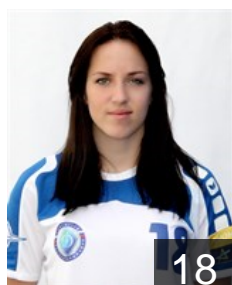

RUS

Kiprigina Valeria

Position: Left Wing
Place of birth: Volgograd
Date of birth: 16.01.1996
Height: 165 cm

RUS

Kochetova Anna

Position: Right Back
Place of birth: Volgograd
Date of birth: 04.05.1987
Height: 178 cm

RUS

Kushnyr Margarita

Position:
Place of birth: Rostov region
Date of birth: 05.06.1996
Height: -

RUS

Markova Yulia

Position: Left Wing
Place of birth: Volgograd
Date of birth: 10.08.1996
Height: 169 cm

RUS

Milova Kseniya

Position: Left Back
Place of birth: Moscow
Date of birth: 06.01.1992
Height: 184 cm

RUS

Nefedova Ekaterina

Position: Right Back
Place of birth: Yaroslavl
Date of birth: 05.12.1996
Height: 177 cm