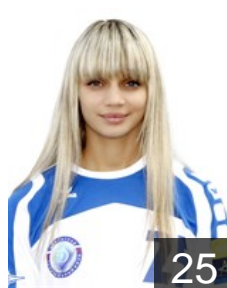

CLUB COMPETITIONS - DELEGATION LIST

Women's European Cup - EHF Champions League 2014/15

WOMEN'S

 RUS Dinamo-Sinara - Players

 RUS
Akopian Olga
Position: Left Back
Place of birth: Volgograd
Date of birth: 04.03.1985
Height: 181 cm

 RUS
Belikova Daria
Position: Line Player
Place of birth: Volgograd
Date of birth: 07.03.1997
Height: 183 cm

 RUS
Chernova Ekaterina
Position: Left Wing
Place of birth: Toljatti
Date of birth: 18.01.1994
Height: 171 cm