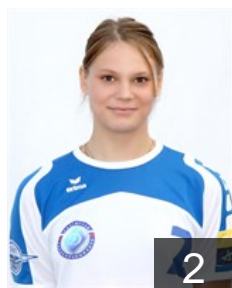

CLUB COMPETITIONS - DELEGATION LIST

Women's European Cup - EHF Champions League 2014/15

WOMEN'S

 RUS Dinamo-Sinara - Players

 RUS
Akopian Olga
Position: Left Back
Place of birth: Volgograd
Date of birth: 04.03.1985
Height: 181 cm

 RUS
Belikova Daria
Position: Line Player
Place of birth: Volgograd
Date of birth: 07.03.1997
Height: 183 cm

 RUS
Chernova Ekaterina
Position: Left Wing
Place of birth: Toljatti
Date of birth: 18.01.1994
Height: 171 cm