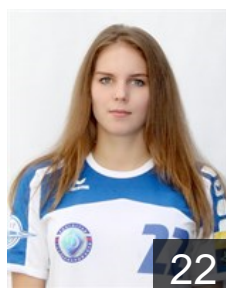

 CRO
Gace Anita
Position: Right Wing
Place of birth: Split
Date of birth: 14.04.1983
Height: 178 cm

 RUS
Ganicheva Valeriya
Position: Right Back
Place of birth: Volgograd
Date of birth: 18.12.1996
Height: 182 cm

CLUB COMPETITIONS - DELEGATION LIST

Women's European Cup - EHF Champions League 2014/15

WOMEN'S

 RUS Dinamo-Sinara - Players

RUS

Golikova Yulia

Position: Left Back
Place of birth: Ufa
Date of birth: 24.02.1997
Height: 184 cm

RUS

Kiprigina Valeria

Position: Left Wing
Place of birth: Volgograd
Date of birth: 16.01.1996
Height: 165 cm

RUS

Kochetova Anna

Position: Right Back
Place of birth: Volgograd
Date of birth: 04.05.1987
Height: 178 cm