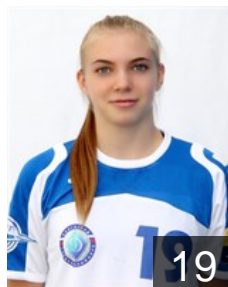

Position: Right Wing
Place of birth: Volgograd
Date of birth: 25.10.1996
Height: -

CLUB COMPETITIONS - DELEGATION LIST

Women's European Cup - EHF Champions League 2014/15

WOMEN'S

 RUS Dinamo-Sinara - Players

 RUS

Sobina Elizaveta

Position: Line Player
Place of birth: Krasnodar region
Date of birth: 07.12.1995
Height: 185 cm

 RUS

Starshova Anastasia

Position: Right Wing
Place of birth: Volgograd
Date of birth: 26.03.1997
Height: 165 cm