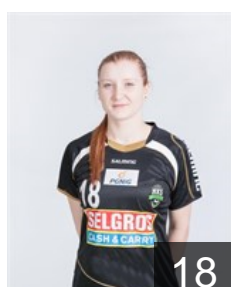

 BUL

Dzhukeva Ekaterina

Position: Goalkeeper
Place of birth: Dupnitsa
Date of birth: 08.05.1988
Height: 185 cm

 POL

Gawlik Weronika

Position: Goalkeeper
Place of birth: Gliwice
Date of birth: 20.10.1986
Height: 180 cm

 POL

Gega Marta

Position: Left Back
Place of birth: Bielawa
Date of birth: 16.04.1986
Height: 184 cm

 POL

Kocela Agnieszka

Position: Left Wing
Place of birth: Jelenia Gora
Date of birth: 17.01.1988
Height: 171 cm

 POL

Konsur Karolina

Position: Right Wing
Place of birth: Lwówek Slaski
Date of birth: 01.01.1989
Height: 168 cm

 POL

Kozimur Katarzyna

Position: Right Back
Place of birth: Przemysl
Date of birth: 09.06.1994
Height: 75 cm

 POL

Malek Dorota

Position: Centre Back
Place of birth: Tuchola
Date of birth: 03.01.1981
Height: 176 cm

 BLR

Mihdaliova Alesia

Position: Right Back
Place of birth: Orsza
Date of birth: 22.01.1985
Height: 177 cm