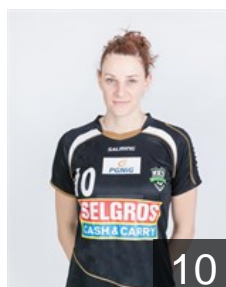

 BRA

Da Silva Quintino Jessica

Position: Right Wing
Place of birth: San Paulo
Date of birth: 17.04.1991
Height: 172 cm

 POL

Drabik Joanna

Position: Line Player
Place of birth: Wloszczowa
Date of birth: 28.10.1993
Height: 180 cm

 BUL

Dzhukeva Ekaterina

Position: Goalkeeper
Place of birth: Dupnitsa
Date of birth: 08.05.1988
Height: 185 cm

 POL

Gawlik Weronika

Position: Goalkeeper
Place of birth: Gliwice
Date of birth: 20.10.1986
Height: 180 cm

 POL

Gega Marta

Position: Left Back
Place of birth: Bielawa
Date of birth: 16.04.1986
Height: 184 cm

 POL

Kocela Agnieszka

Position: Left Wing
Place of birth: Jelenia Gora
Date of birth: 17.01.1988
Height: 171 cm