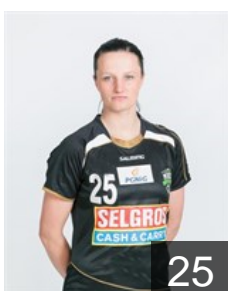

 POL

Malek Dorota

Position: Centre Back
Place of birth: Tuchola
Date of birth: 03.01.1981
Height: 176 cm

 BLR

Mihdaliova Alesia

Position: Right Back
Place of birth: Orsza
Date of birth: 22.01.1985
Height: 177 cm

 POL

Nocun Dagmara

Position: Left Wing
Place of birth: Kolno
Date of birth: 02.01.1996
Height: 166 cm

CLUB COMPETITIONS - DELEGATION LIST

Women's European Cup - EHF Champions League 2014/15

WOMEN'S

 POL PGE MKS EI-Volt Lublin - Players

 POL

Repelewska Krystsina

Position: Right Back
Place of birth: Minsk
Date of birth: 07.01.1981
Height: 176 cm

 POL

Rola Malgorzata

Position: Left Wing
Place of birth: Lukow
Date of birth: 07.01.1983
Height: 170 cm

 POL

Skrzyniarz Kamila

Position: Centre Back
Place of birth: Kielce
Date of birth: 20.11.1984
Height: 175 cm

 POL

Syncerz Honorata

Position: Centre Back
Place of birth: Kielce
Date of birth: 27.01.1993
Height: 177 cm