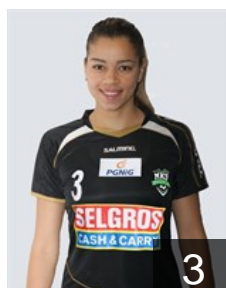

CLUB COMPETITIONS - DELEGATION LIST

Women's European Cup - EHF Champions League 2014/15

WOMEN'S

 POL PGE MKS EI-Volt Lublin - Players

 POL

Baranowska Aleksandra

Position: Goalkeeper
Place of birth: Wroclaw
Date of birth: 10.01.1989
Height: 178 cm

 BRA

Da Silva Quintino Jessica

Position: Right Wing
Place of birth: San Paulo
Date of birth: 17.04.1991
Height: 172 cm

 POL

Drabik Joanna

Position: Line Player
Place of birth: Wloszczowa
Date of birth: 28.10.1993
Height: 180 cm

 BUL

Dzhukeva Ekaterina

Position: Goalkeeper
Place of birth: Dupnitsa
Date of birth: 08.05.1988
Height: 185 cm

 POL

Gawlik Weronika

Position: Goalkeeper
Place of birth: Gliwice
Date of birth: 20.10.1986
Height: 180 cm