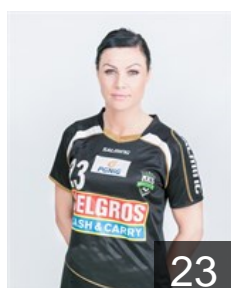

 POL

Gega Marta

Position: Left Back
Place of birth: Bielawa
Date of birth: 16.04.1986
Height: 184 cm

 POL

Kocela Agnieszka

Position: Left Wing
Place of birth: Jelenia Gora
Date of birth: 17.01.1988
Height: 171 cm

 POL

Konsur Karolina

Position: Right Wing
Place of birth: Lwówek Slaski
Date of birth: 01.01.1989
Height: 168 cm

 POL

Kozimur Katarzyna

Position: Right Back
Place of birth: Przemysl
Date of birth: 09.06.1994
Height: 75 cm

 POL

Malek Dorota

Position: Centre Back
Place of birth: Tuchola
Date of birth: 03.01.1981
Height: 176 cm

 BLR

Mihdaliova Alesia

Position: Right Back
Place of birth: Orsza
Date of birth: 22.01.1985
Height: 177 cm