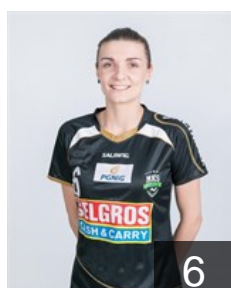

 BRA

Da Silva Quintino Jessica

Position: Right Wing
Place of birth: San Paulo
Date of birth: 17.04.1991
Height: 172 cm

 POL

Drabik Joanna

Position: Line Player
Place of birth: Wloszczowa
Date of birth: 28.10.1993
Height: 180 cm

 BUL

Dzhukeva Ekaterina

Position: Goalkeeper
Place of birth: Dupnitsa
Date of birth: 08.05.1988
Height: 185 cm

 POL

Gawlik Weronika

Position: Goalkeeper
Place of birth: Gliwice
Date of birth: 20.10.1986
Height: 180 cm

 POL

Gega Marta

Position: Left Back
Place of birth: Bielawa
Date of birth: 16.04.1986
Height: 184 cm

 POL

Kocela Agnieszka

Position: Left Wing
Place of birth: Jelenia Gora
Date of birth: 17.01.1988
Height: 171 cm