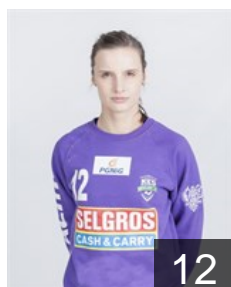

CLUB COMPETITIONS - DELEGATION LIST

Women's European Cup - EHF Champions League 2014/15

WOMEN'S

 POL PGE MKS EI-Volt Lublin - Players

 POL

Baranowska Aleksandra

Position: Goalkeeper
Place of birth: Wroclaw
Date of birth: 10.01.1989
Height: 178 cm

 BRA

Da Silva Quintino Jessica

Position: Right Wing
Place of birth: San Paulo
Date of birth: 17.04.1991
Height: 172 cm

 POL

Drabik Joanna

Position: Line Player
Place of birth: Wloszczowa
Date of birth: 28.10.1993
Height: 180 cm

 BUL

Dzhukeva Ekaterina

Position: Goalkeeper
Place of birth: Dupnitsa
Date of birth: 08.05.1988
Height: 185 cm

 POL

Gawlik Weronika

Position: Goalkeeper
Place of birth: Gliwice
Date of birth: 20.10.1986
Height: 180 cm

 POL

Gega Marta

Position: Left Back
Place of birth: Bielawa
Date of birth: 16.04.1986
Height: 184 cm

 POL

Kocela Agnieszka

Position: Left Wing
Place of birth: Jelenia Gora
Date of birth: 17.01.1988
Height: 171 cm