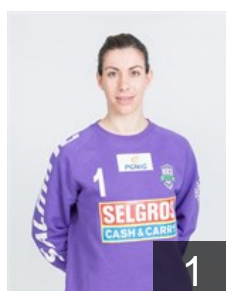

CLUB COMPETITIONS - DELEGATION LIST

Women's European Cup - EHF Champions League 2014/15

WOMEN'S

 POL PGE MKS EI-Volt Lublin - Players

 POL

Baranowska Aleksandra

Position: Goalkeeper
Place of birth: Wroclaw
Date of birth: 10.01.1989
Height: 178 cm

 BRA

Da Silva Quintino Jessica

Position: Right Wing
Place of birth: San Paulo
Date of birth: 17.04.1991
Height: 172 cm

 POL

Drabik Joanna

Position: Line Player
Place of birth: Wloszczowa
Date of birth: 28.10.1993
Height: 180 cm

 BUL

Dzhukeva Ekaterina

Position: Goalkeeper
Place of birth: Dupnitsa
Date of birth: 08.05.1988
Height: 185 cm

 POL

Gawlik Weronika

Position: Goalkeeper
Place of birth: Gliwice
Date of birth: 20.10.1986
Height: 180 cm

 POL

Gega Marta

Position: Left Back
Place of birth: Bielawa
Date of birth: 16.04.1986
Height: 184 cm

 POL

Kocela Agnieszka

Position: Left Wing
Place of birth: Jelenia Gora
Date of birth: 17.01.1988
Height: 171 cm