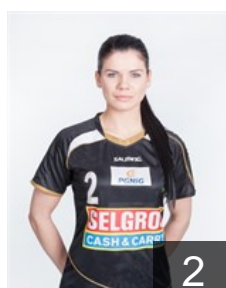

 BUL

Dzhukeva Ekaterina

Position: Goalkeeper
Place of birth: Dupnitsa
Date of birth: 08.05.1988
Height: 185 cm

 POL

Gawlik Weronika

Position: Goalkeeper
Place of birth: Gliwice
Date of birth: 20.10.1986
Height: 180 cm

 POL

Gega Marta

Position: Left Back
Place of birth: Bielawa
Date of birth: 16.04.1986
Height: 184 cm

 POL

Kocela Agnieszka

Position: Left Wing
Place of birth: Jelenia Gora
Date of birth: 17.01.1988
Height: 171 cm

 POL

Konsur Karolina

Position: Right Wing
Place of birth: Lwówek Slaski
Date of birth: 01.01.1989
Height: 168 cm

 POL

Kozimur Katarzyna

Position: Right Back
Place of birth: Przemysl
Date of birth: 09.06.1994
Height: 75 cm

 POL

Malek Dorota

Position: Centre Back
Place of birth: Tuchola
Date of birth: 03.01.1981
Height: 176 cm

 BLR

Mihdaliova Alesia

Position: Right Back
Place of birth: Orsza
Date of birth: 22.01.1985
Height: 177 cm