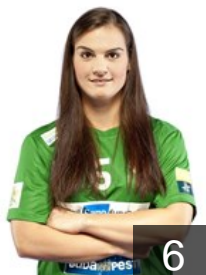

 HUN

Szucsanszki Zita

Position: Centre Back
Place of birth: Budapest
Date of birth: 22.05.1987
Height: 172 cm

 SRB

Tomasevic Katarina

Position: Goalkeeper
Place of birth: Belgrad
Date of birth: 06.02.1984
Height: 179 cm

 HUN

Tomori Zsuzsanna

Position: Left Back
Place of birth: Budapest
Date of birth: 18.06.1987
Height: 187 cm

 HUN

Toth Melinda

Position: Left Wing
Place of birth: Budapest
Date of birth: 05.08.1994
Height: 170 cm

 HUN

Verten Orsolya

Position: Left Wing
Place of birth: Budapest
Date of birth: 22.07.1982
Height: 170 cm

CLUB COMPETITIONS - DELEGATION LIST

Women's European Cup - EHF Champions League 2014/15

WOMEN'S

 HUN *FTC-Rail Cargo Hungaria - Players*