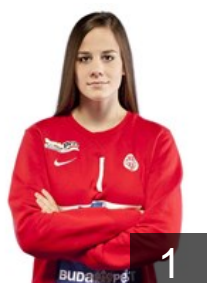

CLUB COMPETITIONS - DELEGATION LIST

Women's European Cup - EHF Champions League 2014/15

WOMEN'S

 HUN FTC-Rail Cargo Hungaria - Players

 HUN

Cifra Anita

Position: Line Player
Place of birth: Bekes
Date of birth: 06.08.1989
Height: 180 cm

 HUN

Faluvegi Dorottya

Position: Right Wing
Place of birth: Budapest
Date of birth: 31.03.1998
Height: 170 cm

 HUN

Ferenczi Annamaria

Position: Goalkeeper
Place of birth: Budapest
Date of birth: 29.05.1994
Height: 178 cm