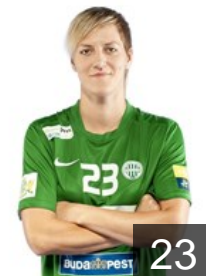

 HUN

Szarka Adrienn

Position: Left Wing
Place of birth: Kiskunhalas
Date of birth: 28.06.1991
Height: 176 cm

 HUN

Szikora Melinda

Position: Goalkeeper
Place of birth: Kiskunhalas
Date of birth: 19.11.1988
Height: -

 HUN

Szucsanszki Zita

Position: Centre Back
Place of birth: Budapest
Date of birth: 22.05.1987
Height: 172 cm

 SRB

Tomasevic Katarina

Position: Goalkeeper
Place of birth: Belgrad
Date of birth: 06.02.1984
Height: 179 cm

 HUN

Tomori Zsuzsanna

Position: Left Back
Place of birth: Budapest
Date of birth: 18.06.1987
Height: 187 cm

 HUN

Toth Melinda

Position: Left Wing
Place of birth: Budapest
Date of birth: 05.08.1994
Height: 170 cm