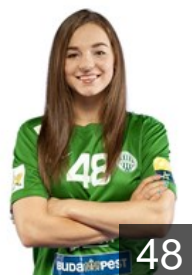

CLUB COMPETITIONS - DELEGATION LIST

Women's European Cup - EHF Champions League 2014/15

WOMEN'S

 HUN FTC-Rail Cargo Hungaria - Players

 HUN

Cifra Anita

Position: Line Player
Place of birth: Bekes
Date of birth: 06.08.1989
Height: 180 cm

 HUN

Faluvegi Dorottya

Position: Right Wing
Place of birth: Budapest
Date of birth: 31.03.1998
Height: 170 cm

 HUN

Ferenczi Annamaria

Position: Goalkeeper
Place of birth: Budapest
Date of birth: 29.05.1994
Height: 178 cm