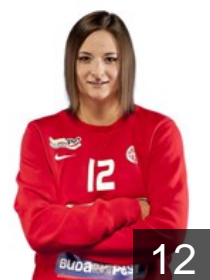

CLUB COMPETITIONS - DELEGATION LIST

Women's European Cup - EHF Champions League 2014/15

WOMEN'S

 HUN FTC-Rail Cargo Hungaria - Players

 HUN

Pappné Szamoransky P.

Position: Line Player
Place of birth: Győr
Date of birth: 09.07.1986
Height: 173 cm

 ESP

Pena Abaurrea Nerea

Position: Centre Back
Place of birth: Pamplona
Date of birth: 13.12.1989
Height: 175 cm

 HUN

Redei-Soos Viktoria

Position: Right Back
Place of birth: Debrecen
Date of birth: 26.07.1985
Height: 181 cm

 HUN

Szarka Adrienn

Position: Left Wing
Place of birth: Kiskunhalas
Date of birth: 28.06.1991
Height: 176 cm

 HUN

Szikora Melinda

Position: Goalkeeper
Place of birth: Kiskunhalas
Date of birth: 19.11.1988
Height: -