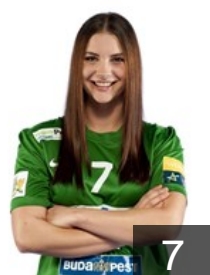

 HUN

Szarka Adrienn

Position: Left Wing
Place of birth: Kiskunhalas
Date of birth: 28.06.1991
Height: 176 cm

 HUN

Szikora Melinda

Position: Goalkeeper
Place of birth: Kiskunhalas
Date of birth: 19.11.1988
Height: -

 HUN

Szucsanszki Zita

Position: Centre Back
Place of birth: Budapest
Date of birth: 22.05.1987
Height: 172 cm

 SRB

Tomasevic Katarina

Position: Goalkeeper
Place of birth: Belgrad
Date of birth: 06.02.1984
Height: 179 cm

 HUN

Tomori Zsuzsanna

Position: Left Back
Place of birth: Budapest
Date of birth: 18.06.1987
Height: 187 cm

 HUN

Toth Melinda

Position: Left Wing
Place of birth: Budapest
Date of birth: 05.08.1994
Height: 170 cm