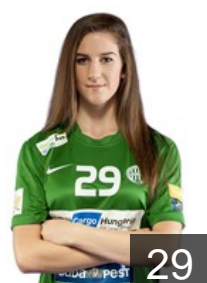

Position: Centre Back
Place of birth: Budapest
Date of birth: 11.02.1995
Height: 178 cm

 HUN

Köhalmi Erika

Position: Goalkeeper
Place of birth: Budapest
Date of birth: 14.01.1997
Height: 179 cm

 HUN

Kovacsicz Monika

Position: Right Wing
Place of birth: Komarno
Date of birth: 20.11.1983
Height: 171 cm

 HUN

Lukacs Viktoria

Position: Right Wing
Place of birth: Budapest
Date of birth: 31.10.1995
Height: 165 cm

 HUN

Meszaros Rea Reka

Position: Line Player
Place of birth: Vac
Date of birth: 14.04.1994
Height: 172 cm

 HUN

Mod Noemi

Position: Centre Back
Place of birth: Mohacs
Date of birth: 20.04.1997
Height: 175 cm

 HUN

Monori Orsolya

Position: Back
Place of birth: Miskolc
Date of birth: 03.07.1997
Height: 178 cm